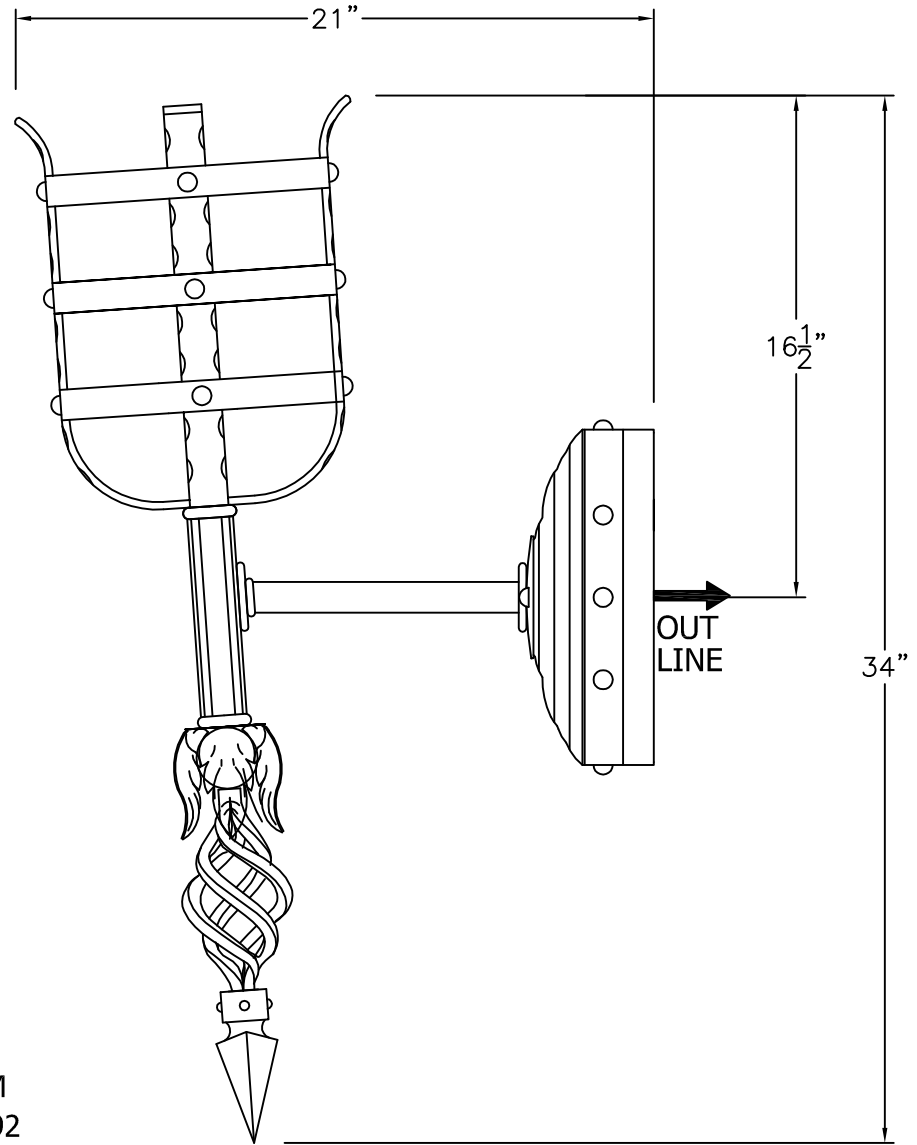

SOLARA

Iron Doors & Lighting

Medieval Torch I - G006

FRONT VIEW

SIDE VIEW

MEDIUM
G-006-092
12" W x 34" H x 21" D

AVAILABLE IN
GAS & ELECTRIC

* ACTUAL DIMENSIONS MAY VARY UP TO 1/2"

CUSTOM DRAWING CHANGES:

© 2011 SOLARA ENCHAINMENT
UNAUTHORIZED USE OF THIS
PLAN IS IN VIOLATION OF THE
U.S. COPYRIGHT ACT TITLE 17
OF THE U.S. CODE.

DESIGN:	MEDIEVAL TORCH
LINE:	TORCH MOUNT
FILE:	G-006-092-EG-S100-4
DATE REV :	17-FEB-11