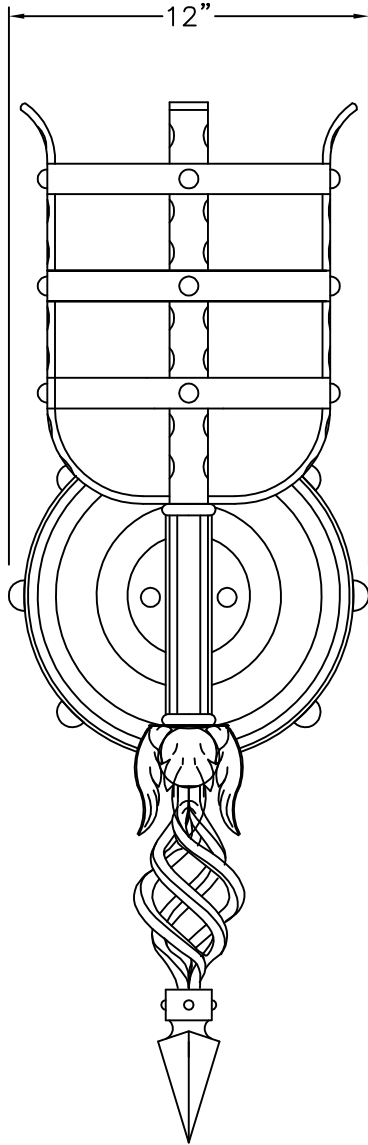

SOLARA

Iron Doors & Lighting

Medieval Torch I - G006

FRONT VIEW

SIDE VIEW

MEDIUM
G-006-092
12" W x 34" H x 21" D

AVAILABLE IN
GAS & ELECTRIC

* ACTUAL DIMENSIONS MAY VARY UP TO 1/2"

CUSTOM DRAWING CHANGES:

© 2011 SOLARA ENCHAINMENT
UNAUTHORIZED USE OF THIS
PLAN IS IN VIOLATION OF THE
U.S. COPYRIGHT ACT TITLE 17
OF THE U.S. CODE.

DESIGN:	MEDIEVAL TORCH
LINE:	TORCH MOUNT
FILE:	G-006-092-EG-S100-4
DATE REV :	17-FEB-11