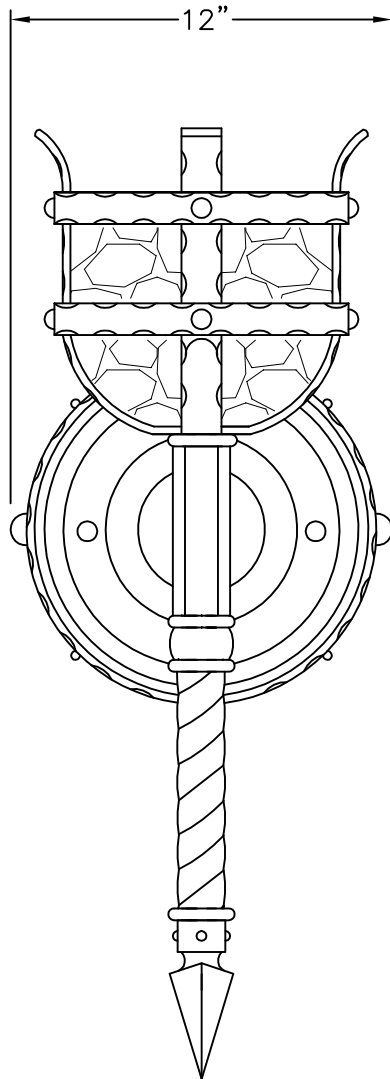

SOLARA

Iron Doors & Lighting

Medieval Torch II - G006D

FRONT VIEW

SIDE VIEW

MEDIUM
G-006D-092
12" W x 30" H x 18" D

AVAILABLE IN
GAS & ELECTRIC
VERSIONS

* ACTUAL DIMENSIONS MAY VARY UP TO 1/2"

CUSTOM DRAWING CHANGES:

© 2011 SOLARA ENCHAINMENT
UNAUTHORIZED USE OF THIS
PLAN IS IN VIOLATION OF THE
U.S. COPYRIGHT ACT TITLE 17
OF THE U.S. CODE.

DESIGN:	MEDIEVAL TORCH II
LINE:	TORCH MOUNT
FILE:	G-006D-092-EG-S100-6
DATE REV:	17-FEB-11