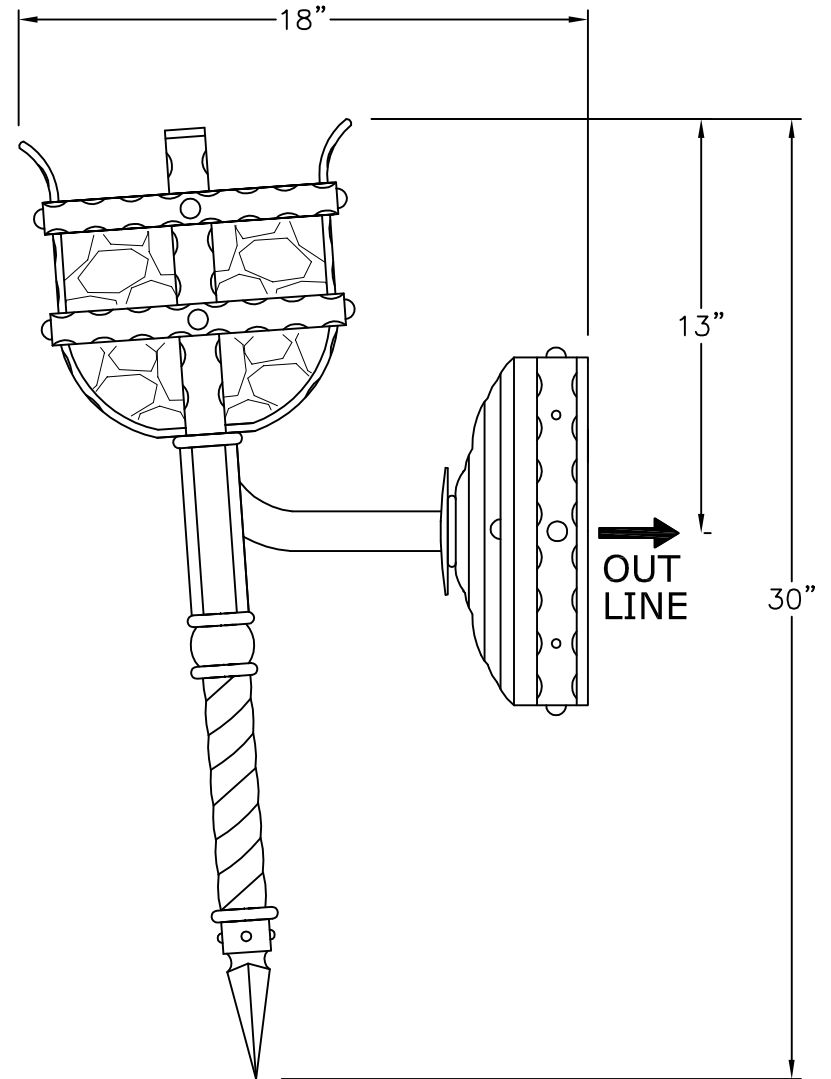

SOLARA

Iron Doors & Lighting

Medieval Torch II - G006D

FRONT VIEW

SIDE VIEW

MEDIUM
G-006D-092
12" W x 30" H x 18" D

AVAILABLE IN
GAS & ELECTRIC
VERSIONS

* ACTUAL DIMENSIONS MAY VARY UP TO 1/2"

CUSTOM DRAWING CHANGES:

© 2011 SOLARA ENCHAINMENT
UNAUTHORIZED USE OF THIS
PLAN IS IN VIOLATION OF THE
U.S. COPYRIGHT ACT TITLE 17
OF THE U.S. CODE.

DESIGN:	MEDIEVAL TORCH II
LINE:	TORCH MOUNT
FILE:	G-006D-092-EG-S100-6
DATE REV:	17-FEB-11