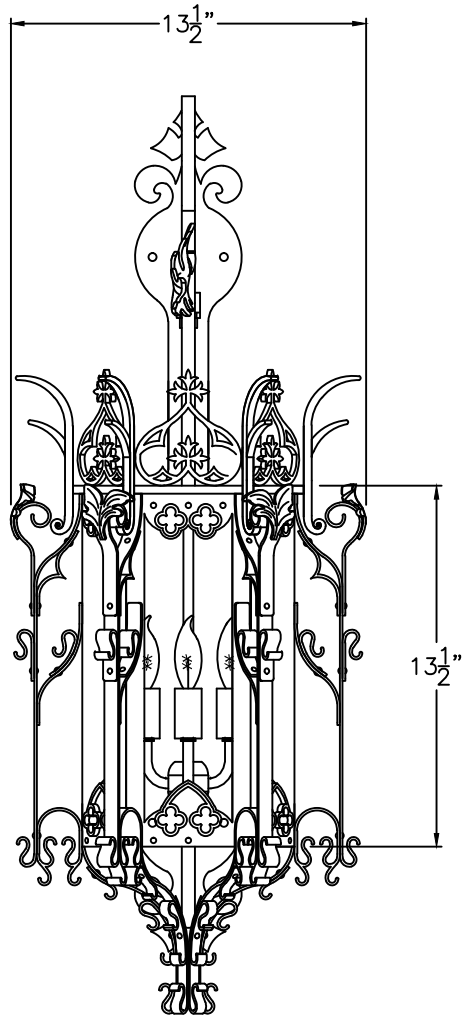

SOLARA

Iron Doors & Lighting

Reims - F007

FRONT VIEW

SIDE VIEW

BACK PLATE
DETAIL

MEDIUM
F-007-102

13 1/2" W X 34 1/2" H X 18" D

ONLY AVAILABLE
IN ELECTRIC

* ACTUAL DIMENSIONS MAY VARY UP TO 1/2"

CUSTOM DRAWING CHANGES:

© 2013 SOLARA ENCHAINMENT
UNAUTHORIZED USE OF THIS
PLAN IS IN VIOLATION OF THE
U.S. COPYRIGHT ACT TITLE 17
OF THE U.S. CODE.

DESIGN:	REIMS
LINE:	HANGING BRACKET
FILE:	F-007-102-EL-S100-2
DATE REV:	29-NOV-13