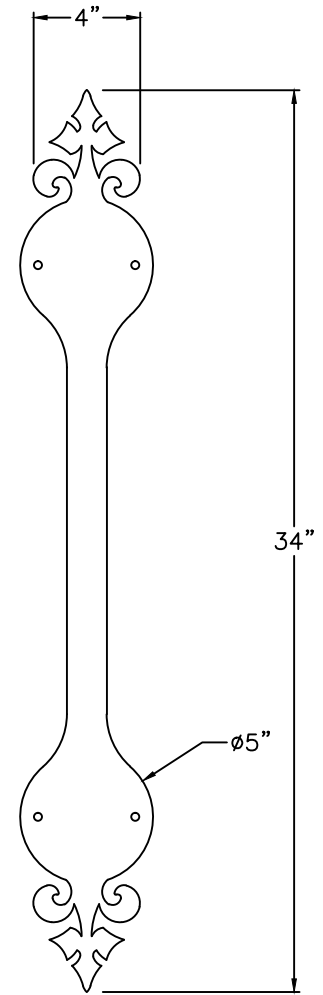

SOLARA

Iron Doors & Lighting

Reims - F007

FRONT VIEW

SIDE VIEW

BACK PLATE
DETAIL

MEDIUM
F-007-102

13 1/2" W X 34 1/2" H X 18" D

ONLY AVAILABLE
IN ELECTRIC

* ACTUAL DIMENSIONS MAY VARY UP TO 1/2"

CUSTOM DRAWING CHANGES:

© 2013 SOLARA ENCHAINMENT
UNAUTHORIZED USE OF THIS
PLAN IS IN VIOLATION OF THE
U.S. COPYRIGHT ACT TITLE 17
OF THE U.S. CODE.

DESIGN:	REIMS
LINE:	HANGING BRACKET
FILE:	F-007-102-EL-S100-2
DATE REV:	29-NOV-13