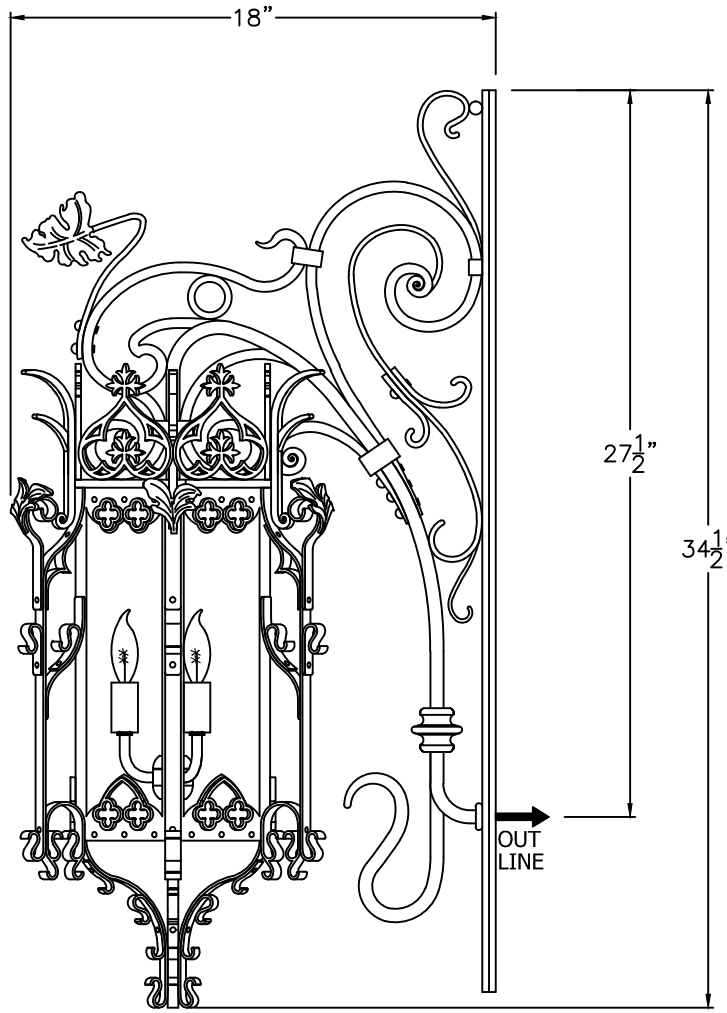

SOLARA

Iron Doors & Lighting

Reims - F007

FRONT VIEW

SIDE VIEW

BACK PLATE
DETAIL

MEDIUM
F-007-102

13 1/2" W X 34 1/2" H X 18" D

ONLY AVAILABLE
IN ELECTRIC

* ACTUAL DIMENSIONS MAY VARY UP TO 1/2"

CUSTOM DRAWING CHANGES:

© 2013 SOLARA ENCHAINMENT
UNAUTHORIZED USE OF THIS
PLAN IS IN VIOLATION OF THE
U.S. COPYRIGHT ACT TITLE 17
OF THE U.S. CODE.

DESIGN:	REIMS
LINE:	HANGING BRACKET
FILE:	F-007-102-EL-S100-2
DATE REV:	29-NOV-13