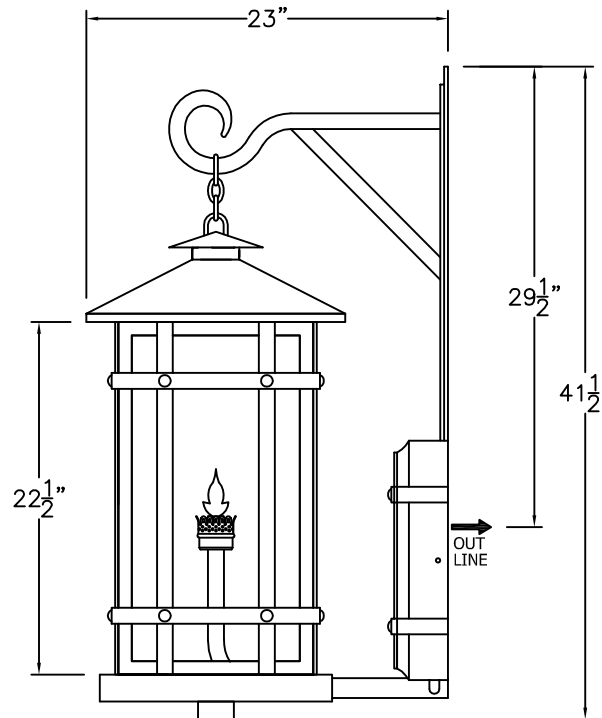

SOLARA

Iron Doors & Lighting

Tanzania - C015

MEDIUM
C-015-012

14 1/2" W X 36 1/2" H X 20 1/2" D

LARGE
C-015-013

16 1/2" W X 41 1/2" H X 23" D

X-LARGE
C-015-014

18 1/2" W X 46" H X 26" D

AVAILABLE IN
GAS & ELECTRIC
WITH EXCEPTION
OF SMALL SIZE

CUSTOM DRAWING CHANGES:

© 2012 SOLARA ENCHAINMENT
UNAUTHORIZED USE OF THIS
PLAN IS IN VIOLATION OF THE
U.S. COPYRIGHT ACT TITLE 17
OF THE U.S. CODE.

DESIGN:	TANZANIA
LINE:	WALL MOUNT
FILE:	C-015-01SET-EG-S100-1
DATE REV:	17-MAY-12