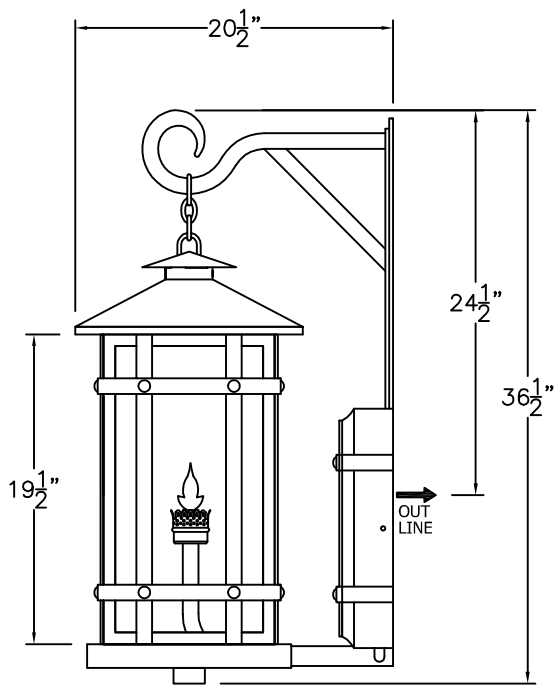

SOLARA

Iron Doors & Lighting

Tanzania - C015

MEDIUM
C-015-012

14 1/2" W X 36 1/2" H X 20 1/2" D

LARGE
C-015-013

16 1/2" W X 41 1/2" H X 23" D

X-LARGE
C-015-014

18 1/2" W X 46" H X 26" D

AVAILABLE IN
GAS & ELECTRIC
WITH EXCEPTION
OF SMALL SIZE

CUSTOM DRAWING CHANGES:

© 2012 SOLARA ENCHAINMENT
UNAUTHORIZED USE OF THIS
PLAN IS IN VIOLATION OF THE
U.S. COPYRIGHT ACT TITLE 17
OF THE U.S. CODE.

DESIGN:	TANZANIA
LINE:	WALL MOUNT
FILE:	C-015-01SET-EG-S100-1
DATE REV:	17-MAY-12