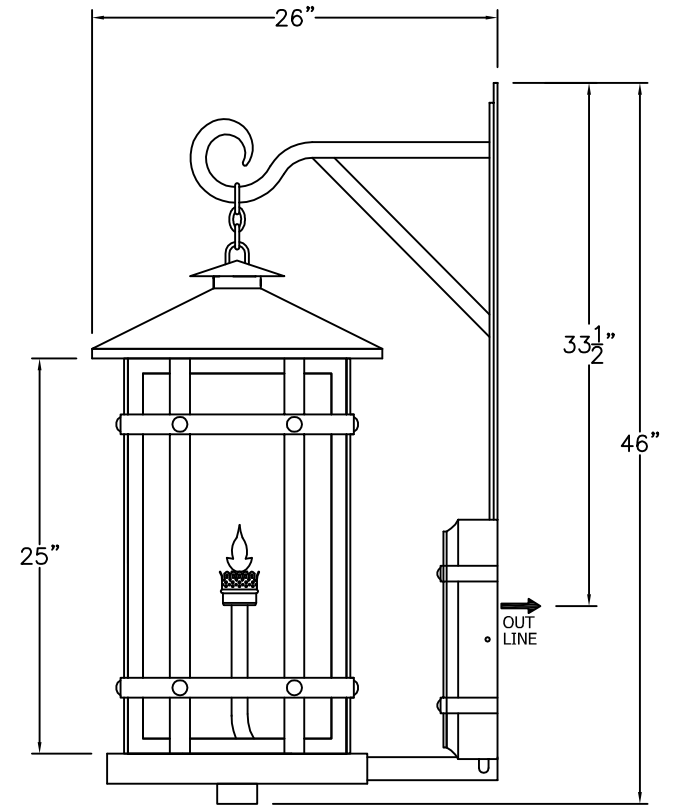

SOLARA

Iron Doors & Lighting

Tanzania - C015

MEDIUM
C-015-012

14 1/2" W X 36 1/2" H X 20 1/2" D

LARGE
C-015-013

16 1/2" W X 41 1/2" H X 23" D

X-LARGE
C-015-014

18 1/2" W X 46" H X 26" D

AVAILABLE IN
GAS & ELECTRIC
WITH EXCEPTION
OF SMALL SIZE

CUSTOM DRAWING CHANGES:

© 2012 SOLARA ENCHAINMENT
UNAUTHORIZED USE OF THIS
PLAN IS IN VIOLATION OF THE
U.S. COPYRIGHT ACT TITLE 17
OF THE U.S. CODE.

DESIGN:	TANZANIA
LINE:	WALL MOUNT
FILE:	C-015-01SET-EG-S100-1
DATE REV:	17-MAY-12