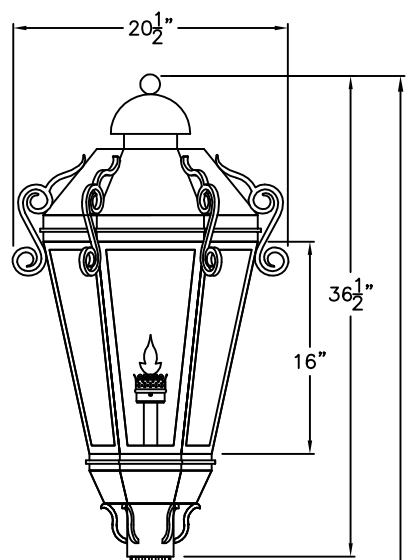

## Vienna - D006

**SMALL**  
**D-006-001**  
 12" W X 19 1/2" H X 7 1/2" D

**MEDIUM**  
**D-006-002**  
 14 1/2" W X 24" H X 9" D

**LARGE**  
**D-006-003**  
 20 1/2" W X 31" H X 12 1/2" D

**XLARGE**  
**D-006-004**  
 20 1/2" W X 33" H X 13" D

MEDIUM  
D-006-032  
17" W X 29" H X 12 1/2" D

LARGE  
D-006-033  
21" W X 38" H X 18" D

XLARGE  
D-006-034  
21" W X 40" H X 18" D

AVAILABLE IN  
GAS & ELECTRIC  
WITH EXCEPTION  
OF SMALL SIZE

\* ACTUAL DIMENSIONS MAY VARY UP TO 1/2"

SMALL  
D-006-041  
12" W X 18" H X 10" D

MEDIUM  
D-006-042  
14½" W X 23½" H X 12½" D

LARGE  
D-006-043  
20½" W X 31½" H X 18" D

XLARGE  
D-006-044  
20½" W X 33" H X 18" D

**ONLY AVAILABLE  
IN ELECTRIC**

MEDIUM  
D-006-052  
14 1/2" W X 26 1/2" H X 12 1/2" D

8' MIN  
or Custom

SOLARA BASE

LARGE  
D-006-053  
20 1/2" W X 34 1/2" H X 18" D

8' MIN  
or Custom

MUNICH BASE

XLARGE  
D-006-054  
20 1/2" W X 36 1/2" H X 18" D