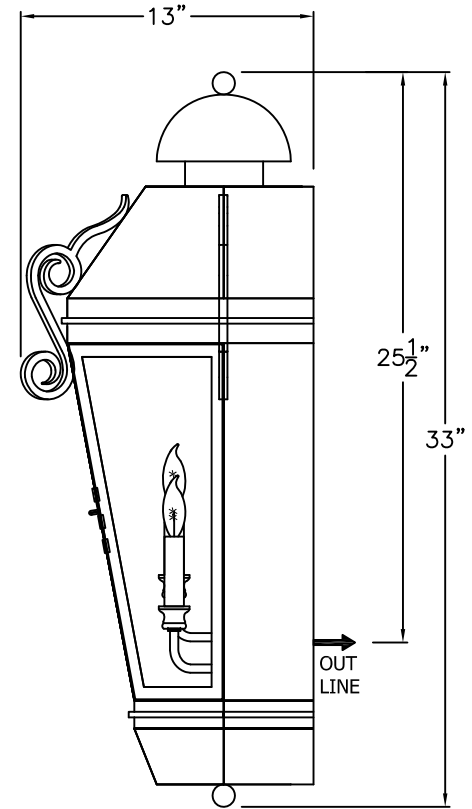

## Vienna - D006

**SMALL**  
**D-006-001**  
 12" W X 19 1/2" H X 7 1/2" D

**MEDIUM**  
**D-006-002**  
 14 1/2" W X 24" H X 9" D

**LARGE**  
**D-006-003**  
 20 1/2" W X 31" H X 12 1/2" D

**XLARGE**  
**D-006-004**  
 20 1/2" W X 33" H X 13" D

XLARGE  
D-006-014  
20 1/2" W X 48" H X 24" D

AVAILABLE IN  
GAS & ELECTRIC  
WITH EXCEPTION  
OF SMALL SIZE

\* ACTUAL DIMENSIONS MAY VARY UP TO 1/2"

CUSTOM DRAWING CHANGES:

© 2011 SOLARA ENCHAINMENT  
UNAUTHORIZED USE OF THIS  
PLAN IS IN VIOLATION OF THE  
U.S. COPYRIGHT ACT TITLE 17  
OF THE U.S. CODE.

DESIGN:	VIENNA
LINE:	WALL MOUNT
FILE:	D-006-01SET-EG-S100-1
DATE REV:	10-FEB-11

FRONT VIEW

SIDE VIEW

AVAILABLE IN  
GAS & ELECTRIC  
WITH EXCEPTION  
OF SMALL SIZE

MEDIUM  
D-006-022  
40" W X 27" H X 19 1/2" D

MEDIUM  
D-006-032  
17" W X 29" H X 12 1/2" D

LARGE  
D-006-033  
21" W X 38" H X 18" D

XLARGE  
D-006-034  
21" W X 40" H X 18" D

AVAILABLE IN  
GAS & ELECTRIC  
WITH EXCEPTION  
OF SMALL SIZE

\* ACTUAL DIMENSIONS MAY VARY UP TO 1/2"