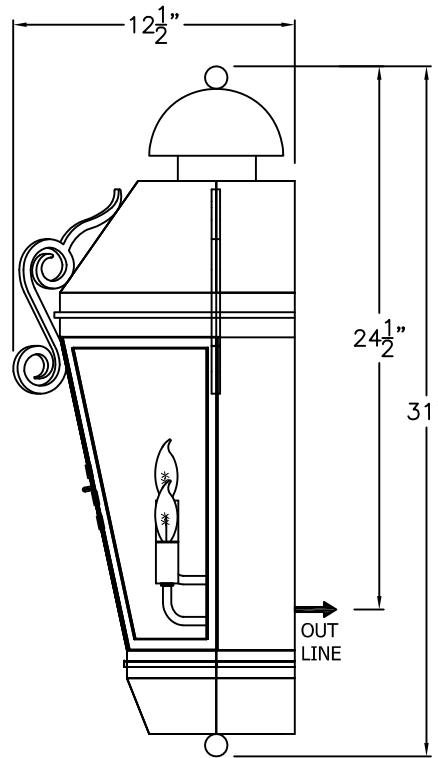

## Vienna - D006

**SMALL**  
**D-006-001**  
 12" W X 19 1/2" H X 7 1/2" D

**MEDIUM**  
**D-006-002**  
 14 1/2" W X 24" H X 9" D

**LARGE**  
**D-006-003**  
 20 1/2" W X 31" H X 12 1/2" D

**XLARGE**  
**D-006-004**  
 20 1/2" W X 33" H X 13" D

XLARGE  
D-006-014  
20 1/2" W X 48" H X 24" D

AVAILABLE IN  
GAS & ELECTRIC  
WITH EXCEPTION  
OF SMALL SIZE

\* ACTUAL DIMENSIONS MAY VARY UP TO 1/2"

CUSTOM DRAWING CHANGES:

© 2011 SOLARA ENCHAINMENT  
UNAUTHORIZED USE OF THIS  
PLAN IS IN VIOLATION OF THE  
U.S. COPYRIGHT ACT TITLE 17  
OF THE U.S. CODE.

DESIGN:	VIENNA
LINE:	WALL MOUNT
FILE:	D-006-01SET-EG-S100-1
DATE REV:	10-FEB-11

FRONT VIEW

SIDE VIEW

AVAILABLE IN  
GAS & ELECTRIC  
WITH EXCEPTION  
OF SMALL SIZE

MEDIUM  
D-006-022  
40" W X 27" H X 19 1/2" D

MEDIUM  
D-006-032  
17" W X 29" H X 12 1/2" D

LARGE  
D-006-033  
21" W X 38" H X 18" D

XLARGE  
D-006-034  
21" W X 40" H X 18" D

AVAILABLE IN  
GAS & ELECTRIC  
WITH EXCEPTION  
OF SMALL SIZE

\* ACTUAL DIMENSIONS MAY VARY UP TO 1/2"