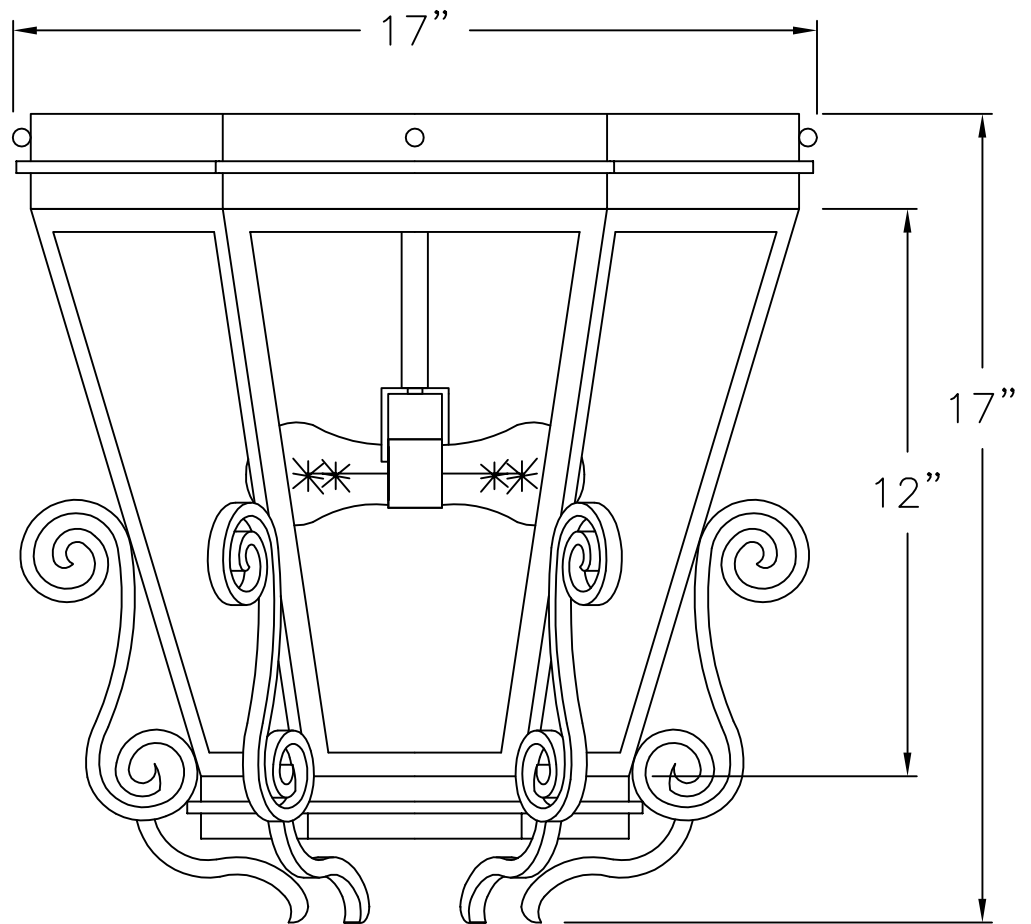

SMALL  
D-006-091  
12" W X 39 1/2" H X 15" D

MEDIUM  
D-006-092  
14 1/2" W X 56 1/2" H X 20" D

LARGE  
D-006-093  
20 1/2" W X 67 1/2" H X 25" D

X-LARGE  
D-006-094  
20 1/2" W X 70 1/2" H X 25" D

AVAILABLE IN  
GAS & ELECTRIC  
WITH EXCEPTION  
OF SMALL SIZE

SMALL  
D-006-101

12" W X 28 1/2" H X 14 1/2" D

MEDIUM  
D-006-102

14 1/2" W X 35" H X 16 1/2" D

LARGE  
D-006-103

20 1/2" W X 43" H X 20" D

XLARGE  
D-006-104

20 1/2" W X 46" H X 21 1/2" D

ONLY AVAILABLE  
IN ELECTRIC

\* ACTUAL DIMENSIONS MAY VARY UP TO 1/2"

CUSTOM DRAWING CHANGES:

© 2011 SOLARA ENCHAINMENT  
UNAUTHORIZED USE OF THIS  
PLAN IS IN VIOLATION OF THE  
U.S. COPYRIGHT ACT TITLE 17  
OF THE U.S. CODE.

DESIGN:	VIENNA
LINE:	HANGING MOUNT
FILE:	D-006-10SET-EL-S100-1
DATE REV:	11-FEB-11

MEDIUM  
D-006-122  
12 1/2" W X 13" H

LARGE  
D-006-123  
17" W X 17" H

**ONLY AVAILABLE  
IN ELECTRIC**

\* ACTUAL DIMENSIONS MAY VARY UP TO 1/2"