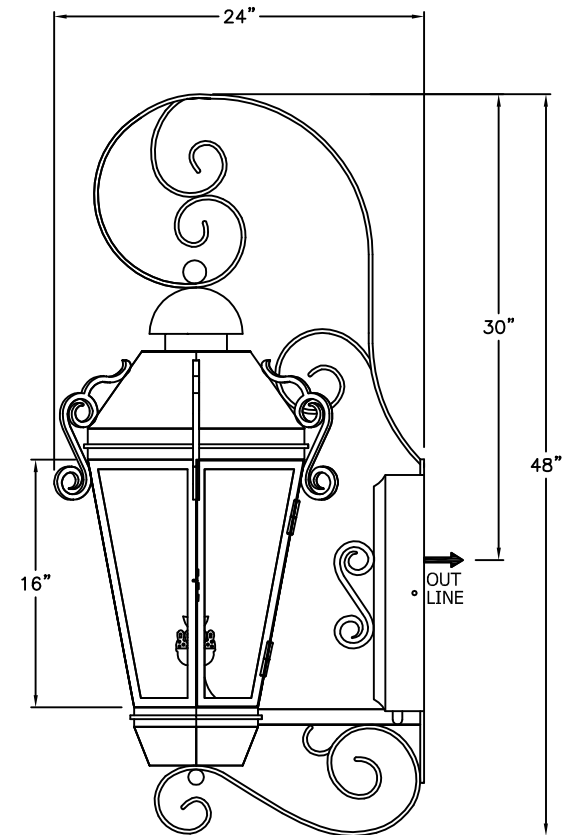

## Vienna - D006

**SMALL**  
**D-006-001**  
 12" W X 19 1/2" H X 7 1/2" D

**MEDIUM**  
**D-006-002**  
 14 1/2" W X 24" H X 9" D

**LARGE**  
**D-006-003**  
 20 1/2" W X 31" H X 12 1/2" D

**XLARGE**  
**D-006-004**  
 20 1/2" W X 33" H X 13" D

DESIGN:	VIENNA
LINE:	FLUSH SCONCE MOUNT
FILE:	D-006-00SET-EL-S100-1
DATE REV:	14-FEB-10

SMALL  
D-006-011  
12" W X 25" H X 14" D

MEDIUM  
D-006-012  
14 1/2" W X 36" H X 19 1/2" D

LARGE  
D-006-013  
20 1/2" W X 46" H X 24" D

XLARGE  
D-006-014  
20 1/2" W X 48" H X 24" D

AVAILABLE IN  
GAS & ELECTRIC  
WITH EXCEPTION  
OF SMALL SIZE

\* ACTUAL DIMENSIONS MAY VARY UP TO 1/2"

CUSTOM DRAWING CHANGES:

© 2011 SOLARA ENCHAINMENT  
UNAUTHORIZED USE OF THIS  
PLAN IS IN VIOLATION OF THE  
U.S. COPYRIGHT ACT TITLE 17  
OF THE U.S. CODE.

DESIGN:	VIENNA
LINE:	WALL MOUNT
FILE:	D-006-01SET-EG-S100-1
DATE REV:	10-FEB-11

FRONT VIEW

SIDE VIEW

AVAILABLE IN  
GAS & ELECTRIC  
WITH EXCEPTION  
OF SMALL SIZE

MEDIUM  
D-006-022  
40" W X 27" H X 19 1/2" D