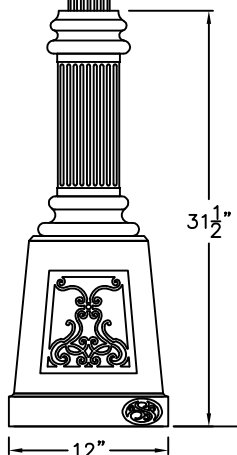

## Vienna - D006

**SMALL**  
**D-006-001**  
 12" W X 19 1/2" H X 7 1/2" D

**MEDIUM**  
**D-006-002**  
 14 1/2" W X 24" H X 9" D

**LARGE**  
**D-006-003**  
 20 1/2" W X 31" H X 12 1/2" D

**XLARGE**  
**D-006-004**  
 20 1/2" W X 33" H X 13" D

MEDIUM  
D-006-032  
17" W X 29" H X 12 1/2" D

LARGE  
D-006-033  
21" W X 38" H X 18" D

XLARGE  
D-006-034  
21" W X 40" H X 18" D

AVAILABLE IN  
GAS & ELECTRIC  
WITH EXCEPTION  
OF SMALL SIZE

\* ACTUAL DIMENSIONS MAY VARY UP TO 1/2"

SMALL  
D-006-041  
12" W X 18" H X 10" D

MEDIUM  
D-006-042  
14½" W X 23½" H X 12½" D

LARGE  
D-006-043  
20½" W X 31½" H X 18" D

XLARGE  
D-006-044  
20½" W X 33" H X 18" D

**ONLY AVAILABLE  
IN ELECTRIC**

MEDIUM  
D-006-052  
14 1/2" W X 26 1/2" H X 12 1/2" D

8' MIN  
or Custom

SOLARA BASE

LARGE  
D-006-053  
20 1/2" W X 34 1/2" H X 18" D

8' MIN  
or Custom

MUNICH BASE

XLARGE  
D-006-054  
20 1/2" W X 36 1/2" H X 18" D