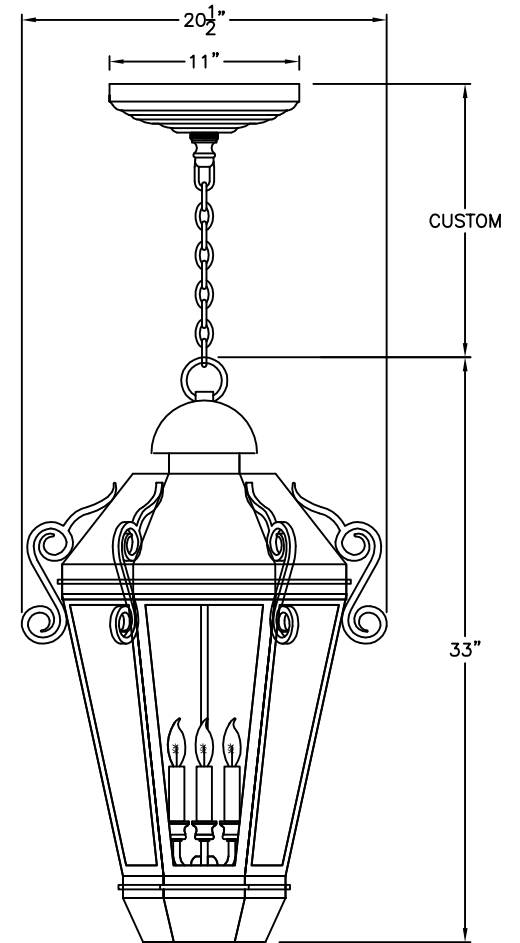

## Vienna - D006

**SMALL**  
**D-006-001**  
 12" W X 19 1/2" H X 7 1/2" D

**MEDIUM**  
**D-006-002**  
 14 1/2" W X 24" H X 9" D

**LARGE**  
**D-006-003**  
 20 1/2" W X 31" H X 12 1/2" D

**XLARGE**  
**D-006-004**  
 20 1/2" W X 33" H X 13" D

XLARGE  
D-006-014  
20 1/2" W X 48" H X 24" D

AVAILABLE IN  
GAS & ELECTRIC  
WITH EXCEPTION  
OF SMALL SIZE

\* ACTUAL DIMENSIONS MAY VARY UP TO 1/2"

CUSTOM DRAWING CHANGES:

© 2011 SOLARA ENCHAINMENT  
UNAUTHORIZED USE OF THIS  
PLAN IS IN VIOLATION OF THE  
U.S. COPYRIGHT ACT TITLE 17  
OF THE U.S. CODE.

MEDIUM  
D-006-032  
17" W X 29" H X 12 1/2" D

LARGE  
D-006-033  
21" W X 38" H X 18" D

XLARGE  
D-006-034  
21" W X 40" H X 18" D

AVAILABLE IN  
GAS & ELECTRIC  
WITH EXCEPTION  
OF SMALL SIZE

\* ACTUAL DIMENSIONS MAY VARY UP TO 1/2"

SMALL  
D-006-041  
12" W X 18" H X 10" D

MEDIUM  
D-006-042  
14½" W X 23½" H X 12½" D

LARGE  
D-006-043  
20½" W X 31½" H X 18" D

XLARGE  
D-006-044  
20½" W X 33" H X 18" D

**ONLY AVAILABLE  
IN ELECTRIC**