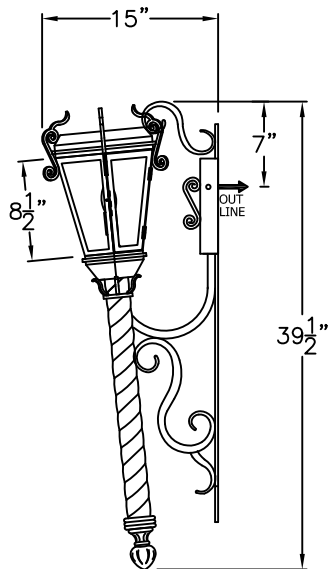

LARGE  
D-006-063  
20 $\frac{1}{2}$ " W X 34 $\frac{1}{2}$ " H X 18" D

XLARGE  
D-006-064  
20 $\frac{1}{2}$ " W X 40 $\frac{1}{2}$ " H X 18" D

AVAILABLE IN  
GAS & ELECTRIC  
WITH EXCEPTION  
OF SMALL SIZE

SMALL  
D-006-081  
12" W X 42" H X 15" D

MEDIUM  
D-006-082  
14 1/2" W X 61" H X 20" D

LARGE  
D-006-083  
20 1/2" W X 73" H X 25" D

X-LARGE  
D-006-084  
20 1/2" W X 76" H X 25" D

AVAILABLE IN  
GAS & ELECTRIC  
WITH EXCEPTION  
OF SMALL SIZE

\* ACTUAL DIMENSIONS MAY VARY UP TO 1/2"

CUSTOM DRAWING CHANGES:

© 2011 SOLARA ENCHAINMENT  
UNAUTHORIZED USE OF THIS  
PLAN IS IN VIOLATION OF THE  
U.S. COPYRIGHT ACT TITLE 17  
OF THE U.S. CODE.

DESIGN:	VIENNA
LINE:	TORCH MOUNT
FILE:	D-006-08SET-EG-S100-2
DATE REV:	11-FEB-11

SMALL  
D-006-091  
12" W X 39 1/2" H X 15" D

MEDIUM  
D-006-092  
14 1/2" W X 56 1/2" H X 20" D

LARGE  
D-006-093  
20 1/2" W X 67 1/2" H X 25" D

X-LARGE  
D-006-094  
20 1/2" W X 70 1/2" H X 25" D

AVAILABLE IN  
GAS & ELECTRIC  
WITH EXCEPTION  
OF SMALL SIZE