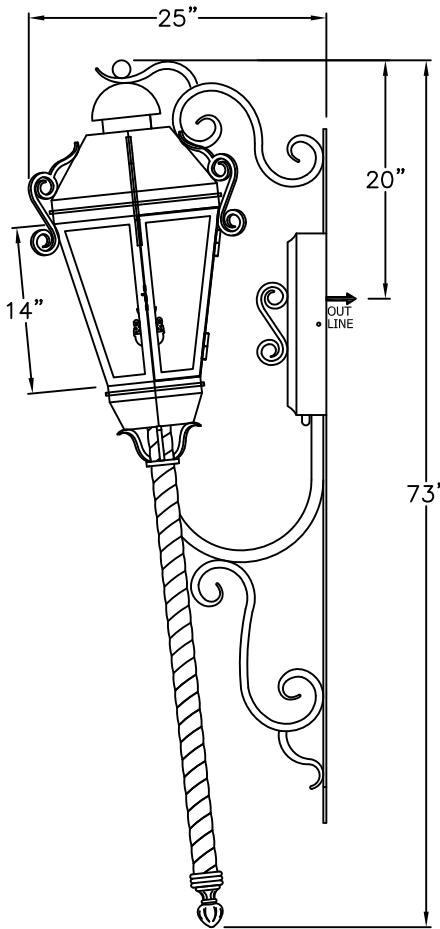

LARGE  
D-006-063  
20 $\frac{1}{2}$ " W X 34 $\frac{1}{2}$ " H X 18" D

XLARGE  
D-006-064  
20 $\frac{1}{2}$ " W X 40 $\frac{1}{2}$ " H X 18" D

AVAILABLE IN  
GAS & ELECTRIC  
WITH EXCEPTION  
OF SMALL SIZE

\* ACTUAL DIMENSIONS MAY VARY UP TO 1/2"

CUSTOM DRAWING CHANGES:

© 2011 SOLARA ENCHAINMENT  
UNAUTHORIZED USE OF THIS  
PLAN IS IN VIOLATION OF THE  
U.S. COPYRIGHT ACT TITLE 17  
OF THE U.S. CODE.

DESIGN:	VIENNA
LINE:	PIER MOUNT
FILE:	D-006-06SET-EG-S100-1
DATE REV:	23-JUNE-11

SMALL  
D-006-081  
12" W X 42" H X 15" D

MEDIUM  
D-006-082  
14 1/2" W X 61" H X 20" D

LARGE  
D-006-083  
20 1/2" W X 73" H X 25" D

X-LARGE  
D-006-084  
20 1/2" W X 76" H X 25" D

AVAILABLE IN  
GAS & ELECTRIC  
WITH EXCEPTION  
OF SMALL SIZE

SMALL  
D-006-091  
12" W X 39 1/2" H X 15" D

MEDIUM  
D-006-092  
14 1/2" W X 56 1/2" H X 20" D

LARGE  
D-006-093  
20 1/2" W X 67 1/2" H X 25" D

X-LARGE  
D-006-094  
20 1/2" W X 70 1/2" H X 25" D

AVAILABLE IN  
GAS & ELECTRIC  
WITH EXCEPTION  
OF SMALL SIZE