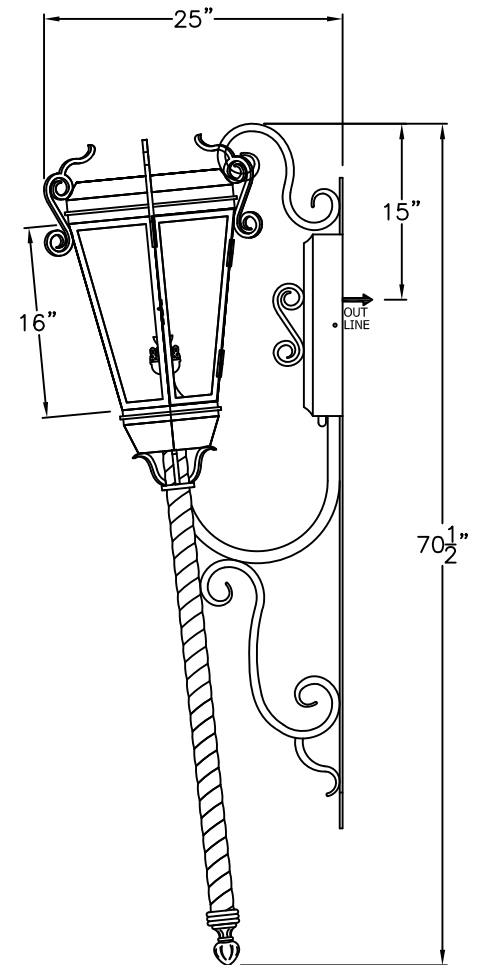

SMALL  
D-006-081  
12" W X 42" H X 15" D

MEDIUM  
D-006-082  
14 1/2" W X 61" H X 20" D

LARGE  
D-006-083  
20 1/2" W X 73" H X 25" D

X-LARGE  
D-006-084  
20 1/2" W X 76" H X 25" D

AVAILABLE IN  
GAS & ELECTRIC  
WITH EXCEPTION  
OF SMALL SIZE

\* ACTUAL DIMENSIONS MAY VARY UP TO 1/2"

CUSTOM DRAWING CHANGES:

© 2011 SOLARA ENCHAINMENT  
UNAUTHORIZED USE OF THIS  
PLAN IS IN VIOLATION OF THE  
U.S. COPYRIGHT ACT TITLE 17  
OF THE U.S. CODE.

DESIGN:	VIENNA
LINE:	TORCH MOUNT
FILE:	D-006-08SET-EG-S100-2
DATE REV:	11-FEB-11

SMALL  
D-006-091  
12" W X 39 1/2" H X 15" D

MEDIUM  
D-006-092  
14 1/2" W X 56 1/2" H X 20" D

LARGE  
D-006-093  
20 1/2" W X 67 1/2" H X 25" D

X-LARGE  
D-006-094  
20 1/2" W X 70 1/2" H X 25" D

AVAILABLE IN  
GAS & ELECTRIC  
WITH EXCEPTION  
OF SMALL SIZE

SMALL  
D-006-101

12" W X 28 1/2" H X 14 1/2" D

MEDIUM  
D-006-102

14 1/2" W X 35" H X 16 1/2" D

LARGE  
D-006-103

20 1/2" W X 43" H X 20" D

XLARGE  
D-006-104

20 1/2" W X 46" H X 21 1/2" D