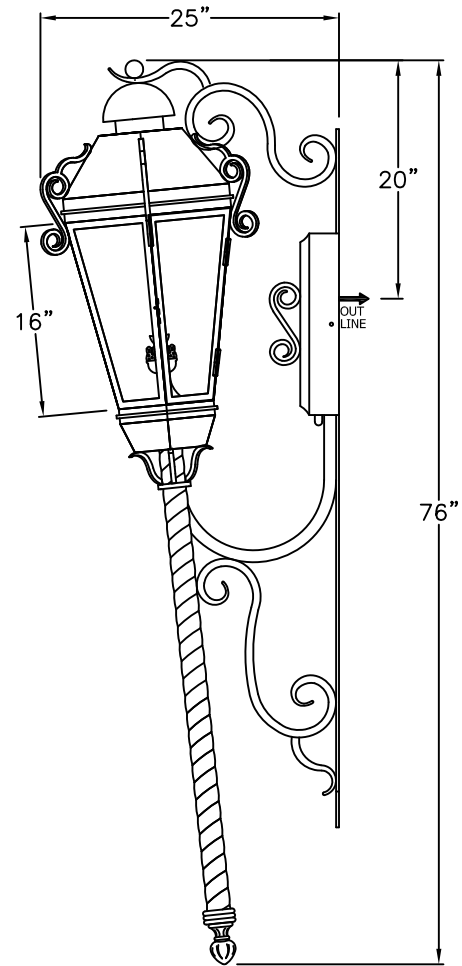

LARGE  
D-006-063  
20 $\frac{1}{2}$ " W X 34 $\frac{1}{2}$ " H X 18" D

XLARGE  
D-006-064  
20 $\frac{1}{2}$ " W X 40 $\frac{1}{2}$ " H X 18" D

AVAILABLE IN  
GAS & ELECTRIC  
WITH EXCEPTION  
OF SMALL SIZE

\* ACTUAL DIMENSIONS MAY VARY UP TO 1/2"

CUSTOM DRAWING CHANGES:

© 2011 SOLARA ENCHAINMENT  
UNAUTHORIZED USE OF THIS  
PLAN IS IN VIOLATION OF THE  
U.S. COPYRIGHT ACT TITLE 17  
OF THE U.S. CODE.

DESIGN:	VIENNA
LINE:	PIER MOUNT
FILE:	D-006-06SET-EG-S100-1
DATE REV:	23-JUNE-11

SMALL  
D-006-081  
12" W X 42" H X 15" D

MEDIUM  
D-006-082  
14 1/2" W X 61" H X 20" D

LARGE  
D-006-083  
20 1/2" W X 73" H X 25" D

X-LARGE  
D-006-084  
20 1/2" W X 76" H X 25" D

AVAILABLE IN  
GAS & ELECTRIC  
WITH EXCEPTION  
OF SMALL SIZE

SMALL  
D-006-091  
12" W X 39 1/2" H X 15" D

MEDIUM  
D-006-092  
14 1/2" W X 56 1/2" H X 20" D

LARGE  
D-006-093  
20 1/2" W X 67 1/2" H X 25" D

X-LARGE  
D-006-094  
20 1/2" W X 70 1/2" H X 25" D

AVAILABLE IN  
GAS & ELECTRIC  
WITH EXCEPTION  
OF SMALL SIZE