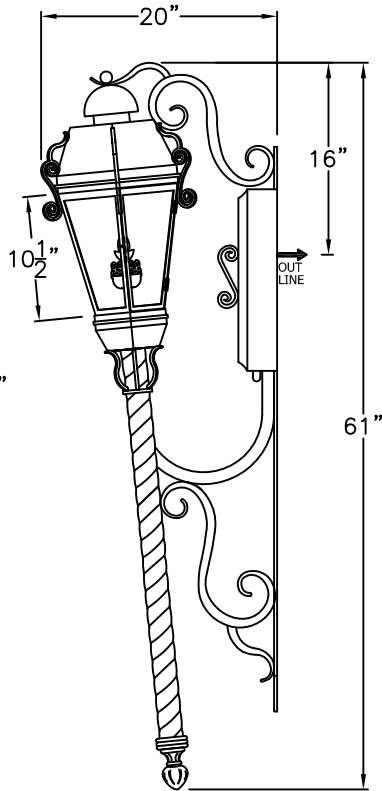

## Vienna - D006

**SMALL**  
**D-006-001**  
 12" W X 19 1/2" H X 7 1/2" D

**MEDIUM**  
**D-006-002**  
 14 1/2" W X 24" H X 9" D

**LARGE**  
**D-006-003**  
 20 1/2" W X 31" H X 12 1/2" D

**XLARGE**  
**D-006-004**  
 20 1/2" W X 33" H X 13" D

LARGE  
D-006-063  
20 $\frac{1}{2}$ " W X 34 $\frac{1}{2}$ " H X 18" D

XLARGE  
D-006-064  
20 $\frac{1}{2}$ " W X 40 $\frac{1}{2}$ " H X 18" D

AVAILABLE IN  
GAS & ELECTRIC  
WITH EXCEPTION  
OF SMALL SIZE

\* ACTUAL DIMENSIONS MAY VARY UP TO 1/2"

CUSTOM DRAWING CHANGES:

© 2011 SOLARA ENCHAINMENT  
UNAUTHORIZED USE OF THIS  
PLAN IS IN VIOLATION OF THE  
U.S. COPYRIGHT ACT TITLE 17  
OF THE U.S. CODE.

DESIGN:	VIENNA
LINE:	PIER MOUNT
FILE:	D-006-06SET-EG-S100-1
DATE REV:	23-JUNE-11

SMALL  
D-006-081  
12" W X 42" H X 15" D

MEDIUM  
D-006-082  
14 1/2" W X 61" H X 20" D

LARGE  
D-006-083  
20 1/2" W X 73" H X 25" D

X-LARGE  
D-006-084  
20 1/2" W X 76" H X 25" D

AVAILABLE IN  
GAS & ELECTRIC  
WITH EXCEPTION  
OF SMALL SIZE