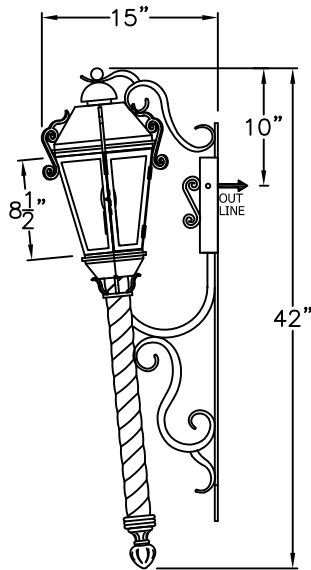

## Vienna - D006

**SMALL**  
**D-006-001**  
 12" W X 19 1/2" H X 7 1/2" D

**MEDIUM**  
**D-006-002**  
 14 1/2" W X 24" H X 9" D

**LARGE**  
**D-006-003**  
 20 1/2" W X 31" H X 12 1/2" D

**XLARGE**  
**D-006-004**  
 20 1/2" W X 33" H X 13" D

LARGE  
D-006-063  
20 $\frac{1}{2}$ " W X 34 $\frac{1}{2}$ " H X 18" D

XLARGE  
D-006-064  
20 $\frac{1}{2}$ " W X 40 $\frac{1}{2}$ " H X 18" D

AVAILABLE IN  
GAS & ELECTRIC  
WITH EXCEPTION  
OF SMALL SIZE

\* ACTUAL DIMENSIONS MAY VARY UP TO 1/2"

CUSTOM DRAWING CHANGES:

© 2011 SOLARA ENCHAINMENT  
UNAUTHORIZED USE OF THIS  
PLAN IS IN VIOLATION OF THE  
U.S. COPYRIGHT ACT TITLE 17  
OF THE U.S. CODE.

DESIGN:	VIENNA
LINE:	PIER MOUNT
FILE:	D-006-06SET-EG-S100-1
DATE REV:	23-JUNE-11

SMALL  
D-006-081  
12" W X 42" H X 15" D

MEDIUM  
D-006-082  
14 1/2" W X 61" H X 20" D

LARGE  
D-006-083  
20 1/2" W X 73" H X 25" D

X-LARGE  
D-006-084  
20 1/2" W X 76" H X 25" D

AVAILABLE IN  
GAS & ELECTRIC  
WITH EXCEPTION  
OF SMALL SIZE