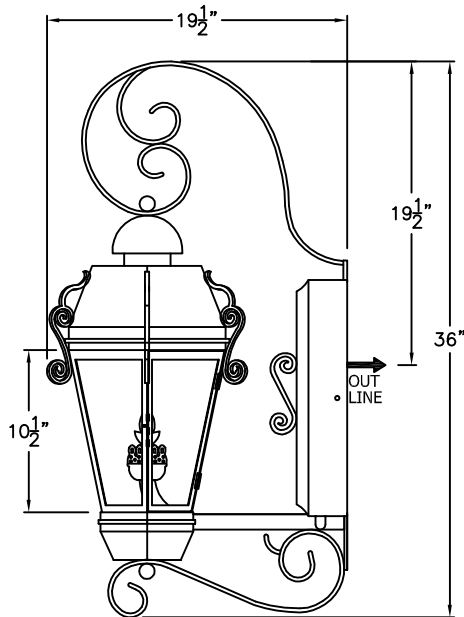

## Vienna - D006

**SMALL**  
**D-006-001**  
 12" W X 19 1/2" H X 7 1/2" D

**MEDIUM**  
**D-006-002**  
 14 1/2" W X 24" H X 9" D

**LARGE**  
**D-006-003**  
 20 1/2" W X 31" H X 12 1/2" D

**XLARGE**  
**D-006-004**  
 20 1/2" W X 33" H X 13" D

DESIGN:	VIENNA
LINE:	FLUSH SCONCE MOUNT
FILE:	D-006-00SET-EL-S100-1
DATE REV:	14-FEB-10

SMALL  
D-006-011  
12" W X 25" H X 14" D

MEDIUM  
D-006-012  
14 1/2" W X 36" H X 19 1/2" D

LARGE  
D-006-013  
20 1/2" W X 46" H X 24" D

XLARGE  
D-006-014  
20 1/2" W X 48" H X 24" D

AVAILABLE IN  
GAS & ELECTRIC  
WITH EXCEPTION  
OF SMALL SIZE

\* ACTUAL DIMENSIONS MAY VARY UP TO 1/2"

CUSTOM DRAWING CHANGES:

© 2011 SOLARA ENCHAINMENT  
UNAUTHORIZED USE OF THIS  
PLAN IS IN VIOLATION OF THE  
U.S. COPYRIGHT ACT TITLE 17  
OF THE U.S. CODE.

DESIGN:	VIENNA
LINE:	WALL MOUNT
FILE:	D-006-01SET-EG-S100-1
DATE REV:	10-FEB-11

FRONT VIEW

SIDE VIEW

AVAILABLE IN  
GAS & ELECTRIC  
WITH EXCEPTION  
OF SMALL SIZE

MEDIUM  
D-006-022  
40" W X 27" H X 19 1/2" D