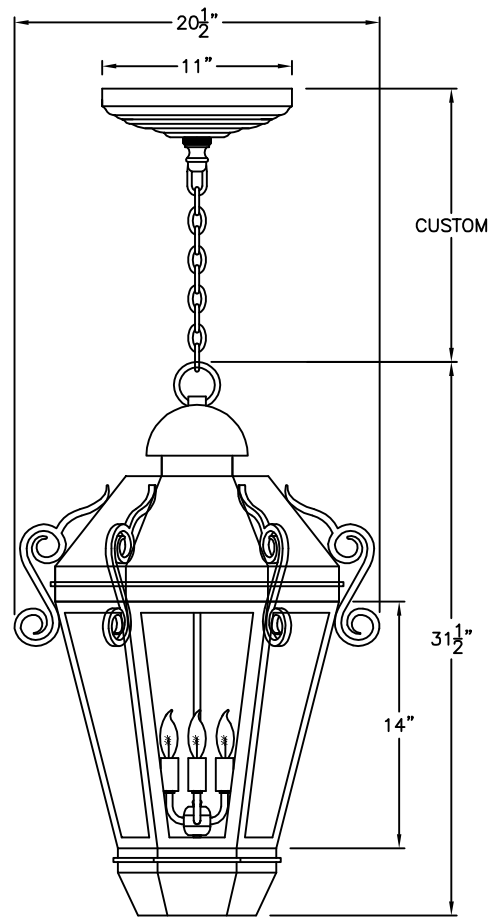

## Vienna - D006

**SMALL**  
**D-006-001**  
 12" W X 19 1/2" H X 7 1/2" D

**MEDIUM**  
**D-006-002**  
 14 1/2" W X 24" H X 9" D

**LARGE**  
**D-006-003**  
 20 1/2" W X 31" H X 12 1/2" D

**XLARGE**  
**D-006-004**  
 20 1/2" W X 33" H X 13" D

MEDIUM  
D-006-032  
17" W X 29" H X 12 1/2" D

LARGE  
D-006-033  
21" W X 38" H X 18" D

XLARGE  
D-006-034  
21" W X 40" H X 18" D

AVAILABLE IN  
GAS & ELECTRIC  
WITH EXCEPTION  
OF SMALL SIZE

\* ACTUAL DIMENSIONS MAY VARY UP TO 1/2"

SMALL  
D-006-041  
12" W X 18" H X 10" D

MEDIUM  
D-006-042  
14½" W X 23½" H X 12½" D

LARGE  
D-006-043  
20½" W X 31½" H X 18" D

XLARGE  
D-006-044  
20½" W X 33" H X 18" D

**ONLY AVAILABLE  
IN ELECTRIC**