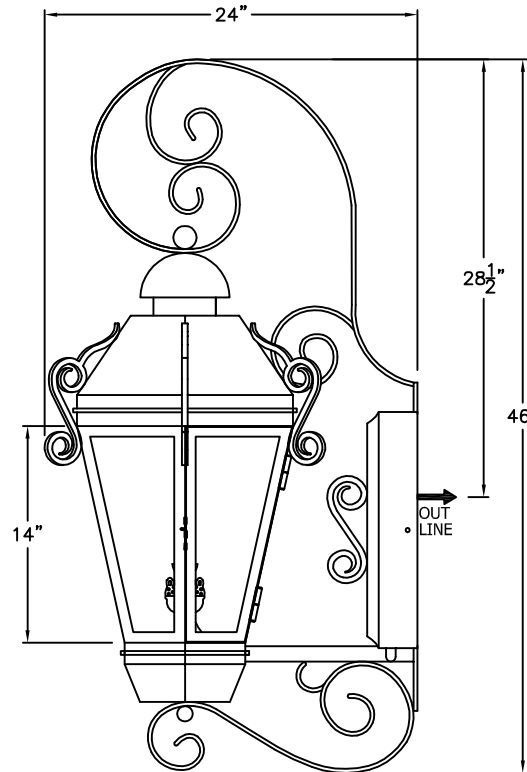

## Vienna - D006

**SMALL**  
**D-006-001**  
 12" W X 19 1/2" H X 7 1/2" D

**MEDIUM**  
**D-006-002**  
 14 1/2" W X 24" H X 9" D

**LARGE**  
**D-006-003**  
 20 1/2" W X 31" H X 12 1/2" D

**XLARGE**  
**D-006-004**  
 20 1/2" W X 33" H X 13" D

ONLY AVAILABLE  
 IN ELECTRIC

\* ACTUAL DIMENSIONS MAY VARY UP TO 1/2"

CUSTOM DRAWING CHANGES:

© 2011 SOLARA ENCHAINMENT  
 UNAUTHORIZED USE OF THIS  
 PLAN IS IN VIOLATION OF THE  
 U.S. COPYRIGHT ACT TITLE 17  
 OF THE U.S. CODE.

DESIGN:	VIENNA
LINE:	FLUSH SCONCE MOUNT
FILE:	D-006-00SET-EL-S100-1
DATE REV:	14-FEB-10

SMALL  
D-006-011  
12" W X 25" H X 14" D

MEDIUM  
D-006-012  
14 1/2" W X 36" H X 19 1/2" D

LARGE  
D-006-013  
20 1/2" W X 46" H X 24" D

XLARGE  
D-006-014  
20 1/2" W X 48" H X 24" D

AVAILABLE IN  
GAS & ELECTRIC  
WITH EXCEPTION  
OF SMALL SIZE

\* ACTUAL DIMENSIONS MAY VARY UP TO 1/2"

CUSTOM DRAWING CHANGES:

© 2011 SOLARA ENCHAINMENT  
UNAUTHORIZED USE OF THIS  
PLAN IS IN VIOLATION OF THE  
U.S. COPYRIGHT ACT TITLE 17  
OF THE U.S. CODE.