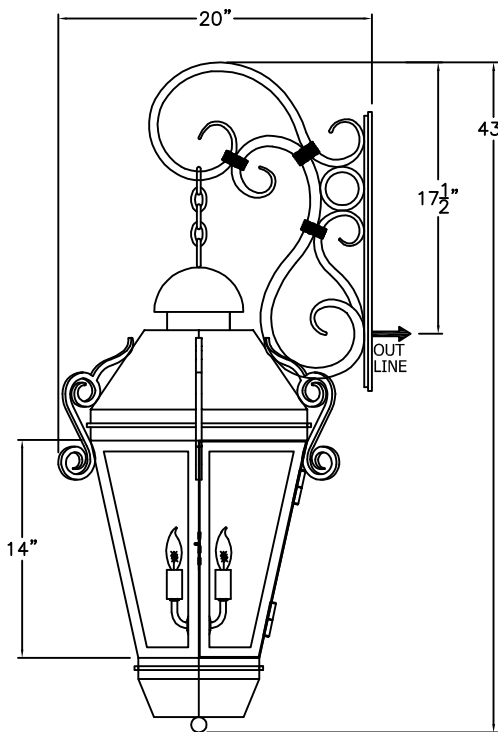

\* ACTUAL DIMENSIONS MAY VARY UP TO 1/2"

CUSTOM DRAWING CHANGES:

© 2011 SOLARA ENCHAINMENT  
UNAUTHORIZED USE OF THIS  
PLAN IS IN VIOLATION OF THE  
U.S. COPYRIGHT ACT TITLE 17  
OF THE U.S. CODE.

DESIGN:	VIENNA
LINE:	TORCH MOUNT
FILE:	D-006-08SET-EG-S100-2
DATE REV:	11-FEB-11

SMALL  
D-006-091  
12" W X 39 1/2" H X 15" D

MEDIUM  
D-006-092  
14 1/2" W X 56 1/2" H X 20" D

LARGE  
D-006-093  
20 1/2" W X 67 1/2" H X 25" D

X-LARGE  
D-006-094  
20 1/2" W X 70 1/2" H X 25" D

AVAILABLE IN  
GAS & ELECTRIC  
WITH EXCEPTION  
OF SMALL SIZE

\* ACTUAL DIMENSIONS MAY VARY UP TO 1/2"

CUSTOM DRAWING CHANGES:

© 2011 SOLARA ENCHAINMENT  
UNAUTHORIZED USE OF THIS  
PLAN IS IN VIOLATION OF THE  
U.S. COPYRIGHT ACT TITLE 17  
OF THE U.S. CODE.

DESIGN:	VIENNA
LINE:	TORCH MOUNT
FILE:	D-006-09SET-EG-S100-1
DATE REV:	11-FEB-11

SMALL  
D-006-101

12" W X 28 1/2" H X 14 1/2" D

MEDIUM  
D-006-102

14 1/2" W X 35" H X 16 1/2" D

LARGE  
D-006-103

20 1/2" W X 43" H X 20" D

XLARGE  
D-006-104

20 1/2" W X 46" H X 21 1/2" D