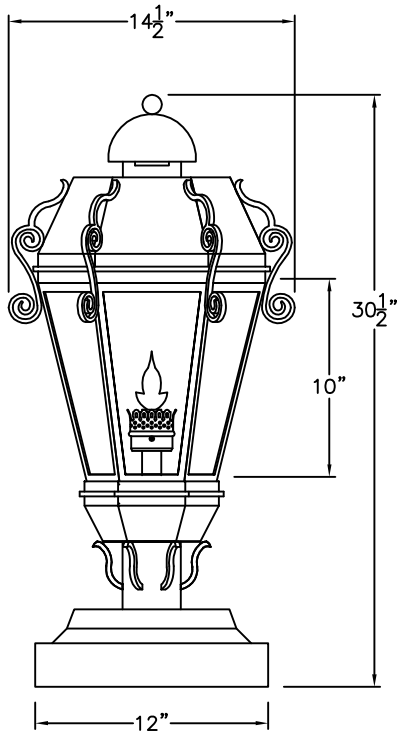

MEDIUM
D-006-062
14 $\frac{1}{2}$ " W X 30 $\frac{1}{2}$ " H X 12 $\frac{1}{2}$ " D