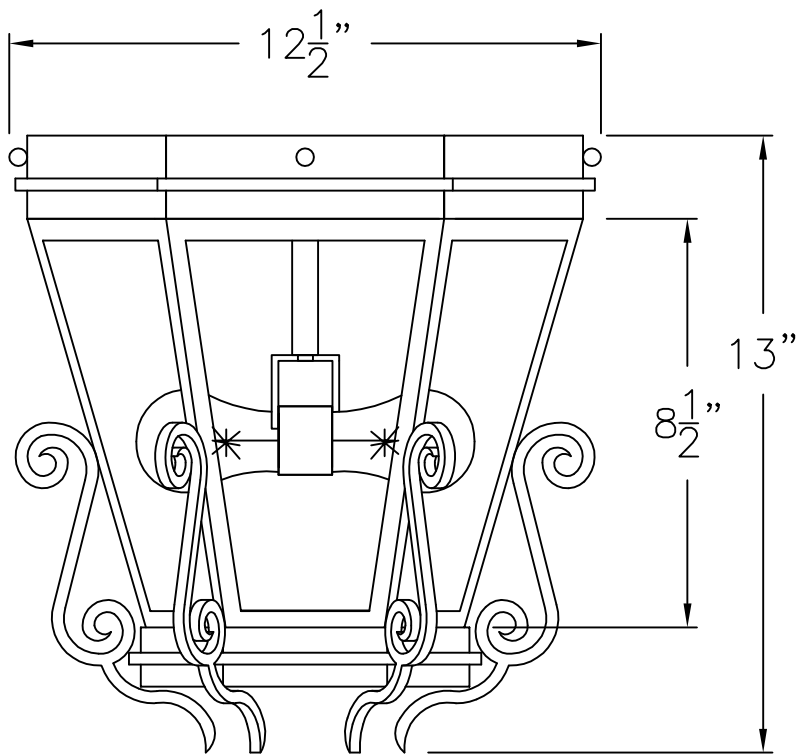

DESIGN:	VIENNA
LINE:	FLUSH SCONCE MOUNT
FILE:	D-006-00SET-EL-S100-1
DATE REV:	14-FEB-10

SMALL  
D-006-011  
12" W X 25" H X 14" D

MEDIUM  
D-006-012  
14 1/2" W X 36" H X 19 1/2" D

LARGE  
D-006-013  
20 1/2" W X 46" H X 24" D

SMALL  
D-006-101

12" W X 28 1/2" H X 14 1/2" D

MEDIUM  
D-006-102

14 1/2" W X 35" H X 16 1/2" D

LARGE  
D-006-103

20 1/2" W X 43" H X 20" D

XLARGE  
D-006-104

20 1/2" W X 46" H X 21 1/2" D

ONLY AVAILABLE  
IN ELECTRIC

\* ACTUAL DIMENSIONS MAY VARY UP TO 1/2"

CUSTOM DRAWING CHANGES:

© 2011 SOLARA ENCHAINMENT  
UNAUTHORIZED USE OF THIS  
PLAN IS IN VIOLATION OF THE  
U.S. COPYRIGHT ACT TITLE 17  
OF THE U.S. CODE.

DESIGN:	VIENNA
LINE:	HANGING MOUNT
FILE:	D-006-10SET-EL-S100-1
DATE REV:	11-FEB-11

MEDIUM  
D-006-122  
12 1/2" W X 13" H

LARGE  
D-006-123  
17" W X 17" H

**ONLY AVAILABLE  
IN ELECTRIC**

\* ACTUAL DIMENSIONS MAY VARY UP TO 1/2"