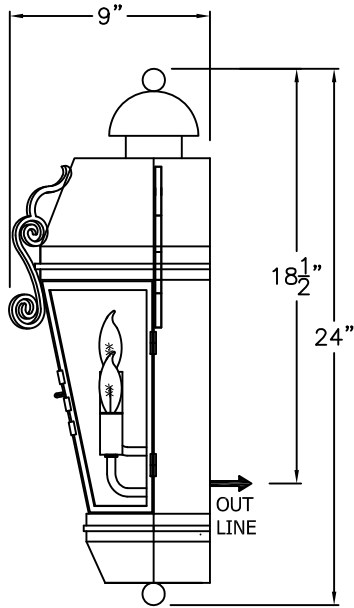

## Vienna - D006

**SMALL**  
**D-006-001**  
 12" W X 19 1/2" H X 7 1/2" D

**MEDIUM**  
**D-006-002**  
 14 1/2" W X 24" H X 9" D

**LARGE**  
**D-006-003**  
 20 1/2" W X 31" H X 12 1/2" D

**XLARGE**  
**D-006-004**  
 20 1/2" W X 33" H X 13" D

XLARGE  
D-006-014  
20 1/2" W X 48" H X 24" D

AVAILABLE IN  
GAS & ELECTRIC  
WITH EXCEPTION  
OF SMALL SIZE

\* ACTUAL DIMENSIONS MAY VARY UP TO 1/2"

CUSTOM DRAWING CHANGES:

© 2011 SOLARA ENCHAINMENT  
UNAUTHORIZED USE OF THIS  
PLAN IS IN VIOLATION OF THE  
U.S. COPYRIGHT ACT TITLE 17  
OF THE U.S. CODE.

DESIGN:	VIENNA
LINE:	WALL MOUNT
FILE:	D-006-01SET-EG-S100-1
DATE REV:	10-FEB-11

FRONT VIEW

SIDE VIEW

AVAILABLE IN  
GAS & ELECTRIC  
WITH EXCEPTION  
OF SMALL SIZE

MEDIUM  
D-006-022  
40" W X 27" H X 19 1/2" D

MEDIUM  
D-006-032  
17" W X 29" H X 12 1/2" D

LARGE  
D-006-033  
21" W X 38" H X 18" D

XLARGE  
D-006-034  
21" W X 40" H X 18" D

AVAILABLE IN  
GAS & ELECTRIC  
WITH EXCEPTION  
OF SMALL SIZE

\* ACTUAL DIMENSIONS MAY VARY UP TO 1/2"