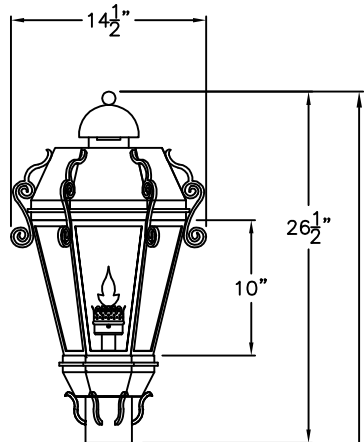

MEDIUM  
D-006-032  
17" W X 29" H X 12 1/2" D

LARGE  
D-006-033  
21" W X 38" H X 18" D

XLARGE  
D-006-034  
21" W X 40" H X 18" D

AVAILABLE IN  
GAS & ELECTRIC  
WITH EXCEPTION  
OF SMALL SIZE

\* ACTUAL DIMENSIONS MAY VARY UP TO 1/2"

SMALL  
D-006-041  
12" W X 18" H X 10" D

MEDIUM  
D-006-042  
14½" W X 23½" H X 12½" D

LARGE  
D-006-043  
20½" W X 31½" H X 18" D

XLARGE  
D-006-044  
20½" W X 33" H X 18" D

**ONLY AVAILABLE  
IN ELECTRIC**

\* ACTUAL DIMENSIONS MAY VARY UP TO 1/2"

CUSTOM DRAWING CHANGES:

© 2011 SOLARA ENCHAINMENT  
UNAUTHORIZED USE OF THIS  
PLAN IS IN VIOLATION OF THE  
U.S. COPYRIGHT ACT TITLE 17  
OF THE U.S. CODE.

DESIGN:	VIENNA
LINE:	PENDANT CHAIN
FILE:	D-006-04SET-EL-S100-1
DATE REV:	23-JUNE-11

MEDIUM  
D-006-052  
14 1/2" W X 26 1/2" H X 12 1/2" D

8' MIN  
or Custom

SOLARA BASE

LARGE  
D-006-053  
20 1/2" W X 34 1/2" H X 18" D

8' MIN  
or Custom

MUNICH BASE

XLARGE  
D-006-054  
20 1/2" W X 36 1/2" H X 18" D