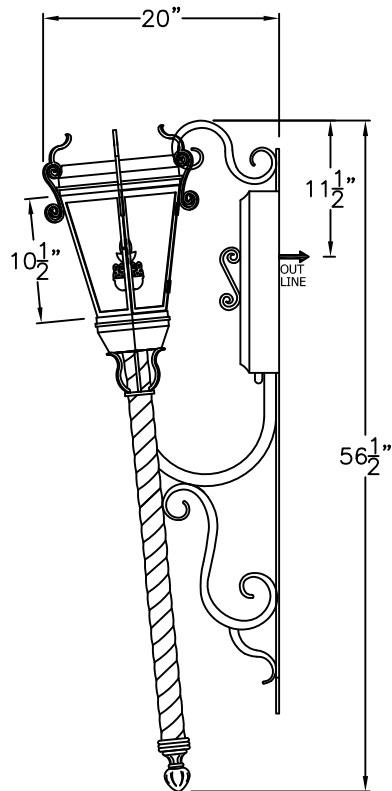

SMALL  
D-006-081  
12" W X 42" H X 15" D

MEDIUM  
D-006-082  
14 1/2" W X 61" H X 20" D

LARGE  
D-006-083  
20 1/2" W X 73" H X 25" D

X-LARGE  
D-006-084  
20 1/2" W X 76" H X 25" D

AVAILABLE IN  
GAS & ELECTRIC  
WITH EXCEPTION  
OF SMALL SIZE

\* ACTUAL DIMENSIONS MAY VARY UP TO 1/2"

CUSTOM DRAWING CHANGES:

© 2011 SOLARA ENCHAINMENT  
UNAUTHORIZED USE OF THIS  
PLAN IS IN VIOLATION OF THE  
U.S. COPYRIGHT ACT TITLE 17  
OF THE U.S. CODE.

DESIGN:	VIENNA
LINE:	TORCH MOUNT
FILE:	D-006-08SET-EG-S100-2
DATE REV:	11-FEB-11

SMALL  
D-006-091  
12" W X 39 1/2" H X 15" D

MEDIUM  
D-006-092  
14 1/2" W X 56 1/2" H X 20" D

LARGE  
D-006-093  
20 1/2" W X 67 1/2" H X 25" D

X-LARGE  
D-006-094  
20 1/2" W X 70 1/2" H X 25" D

AVAILABLE IN  
GAS & ELECTRIC  
WITH EXCEPTION  
OF SMALL SIZE

SMALL  
D-006-101

12" W X 28 1/2" H X 14 1/2" D

MEDIUM  
D-006-102

14 1/2" W X 35" H X 16 1/2" D

LARGE  
D-006-103

20 1/2" W X 43" H X 20" D

XLARGE  
D-006-104

20 1/2" W X 46" H X 21 1/2" D