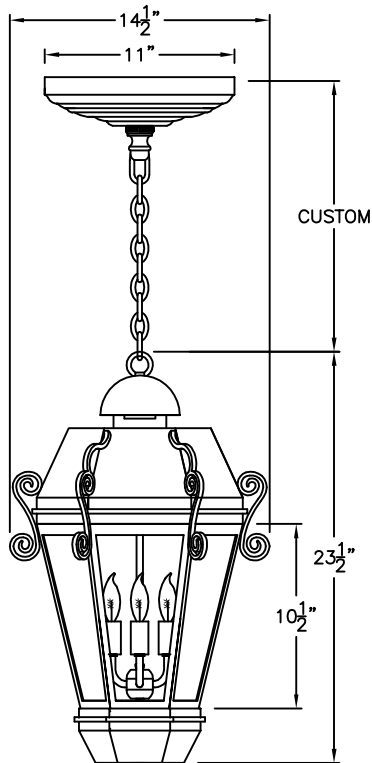

## Vienna - D006

**SMALL**  
**D-006-001**  
 12" W X 19 1/2" H X 7 1/2" D

**MEDIUM**  
**D-006-002**  
 14 1/2" W X 24" H X 9" D

**LARGE**  
**D-006-003**  
 20 1/2" W X 31" H X 12 1/2" D

**XLARGE**  
**D-006-004**  
 20 1/2" W X 33" H X 13" D

MEDIUM  
D-006-032  
17" W X 29" H X 12 1/2" D

LARGE  
D-006-033  
21" W X 38" H X 18" D

XLARGE  
D-006-034  
21" W X 40" H X 18" D

AVAILABLE IN  
GAS & ELECTRIC  
WITH EXCEPTION  
OF SMALL SIZE

\* ACTUAL DIMENSIONS MAY VARY UP TO 1/2"

SMALL  
D-006-041  
12" W X 18" H X 10" D

MEDIUM  
D-006-042  
14½" W X 23½" H X 12½" D

LARGE  
D-006-043  
20½" W X 31½" H X 18" D

XLARGE  
D-006-044  
20½" W X 33" H X 18" D

**ONLY AVAILABLE  
IN ELECTRIC**