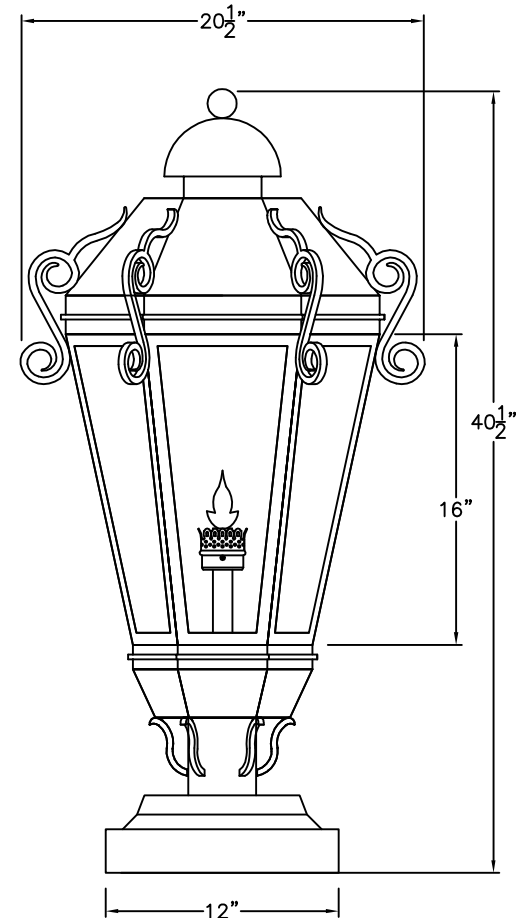

## Vienna - D006

**SMALL**  
**D-006-001**  
 12" W X 19 1/2" H X 7 1/2" D

**MEDIUM**  
**D-006-002**  
 14 1/2" W X 24" H X 9" D

**LARGE**  
**D-006-003**  
 20 1/2" W X 31" H X 12 1/2" D

**XLARGE**  
**D-006-004**  
 20 1/2" W X 33" H X 13" D

DESIGN: VIENNA  
LINE: POST MOUNT  
FILE: D-006-05SET-EG-S100-2  
DATE REV: 23-JUNE-11

SMALL  
D-006-061  
12" W X 22 $\frac{1}{2}$ " H X 10"D

MEDIUM  
D-006-062  
14 $\frac{1}{2}$ " W X 30 $\frac{1}{2}$ " H X 12 $\frac{1}{2}$ " D

LARGE  
D-006-063  
20 $\frac{1}{2}$ " W X 34 $\frac{1}{2}$ " H X 18" D

XLARGE  
D-006-064  
20 $\frac{1}{2}$ " W X 40 $\frac{1}{2}$ " H X 18" D

AVAILABLE IN  
GAS & ELECTRIC  
WITH EXCEPTION  
OF SMALL SIZE

SMALL  
D-006-081  
12" W X 42" H X 15" D

MEDIUM  
D-006-082  
14 1/2" W X 61" H X 20" D

LARGE  
D-006-083  
20 1/2" W X 73" H X 25" D

X-LARGE  
D-006-084  
20 1/2" W X 76" H X 25" D

AVAILABLE IN  
GAS & ELECTRIC  
WITH EXCEPTION  
OF SMALL SIZE