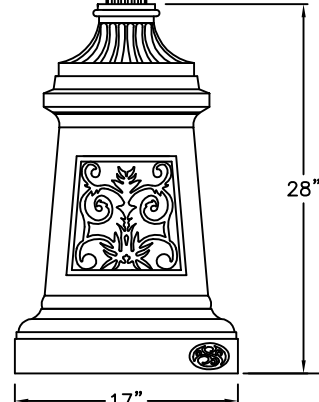

MUNICH BASE

AVAILABLE IN
GAS & ELECTRIC
WITH EXCEPTION
OF SMALL SIZE

* POST ARE SOLD SEPARATELY
* ACTUAL DIMENSIONS MAY VARY UP TO 1/2"

CUSTOM DRAWING CHANGES:

© 2011 SOLARA ENCHAINMENT
UNAUTHORIZED USE OF THIS
PLAN IS IN VIOLATION OF THE
U.S. COPYRIGHT ACT TITLE 17
OF THE U.S. CODE

DESIGN: VIENNA
LINE: POST MOUNT
FILE: D-006-05SET-EG-S100-2
DATE REV: 23-JUNE-11