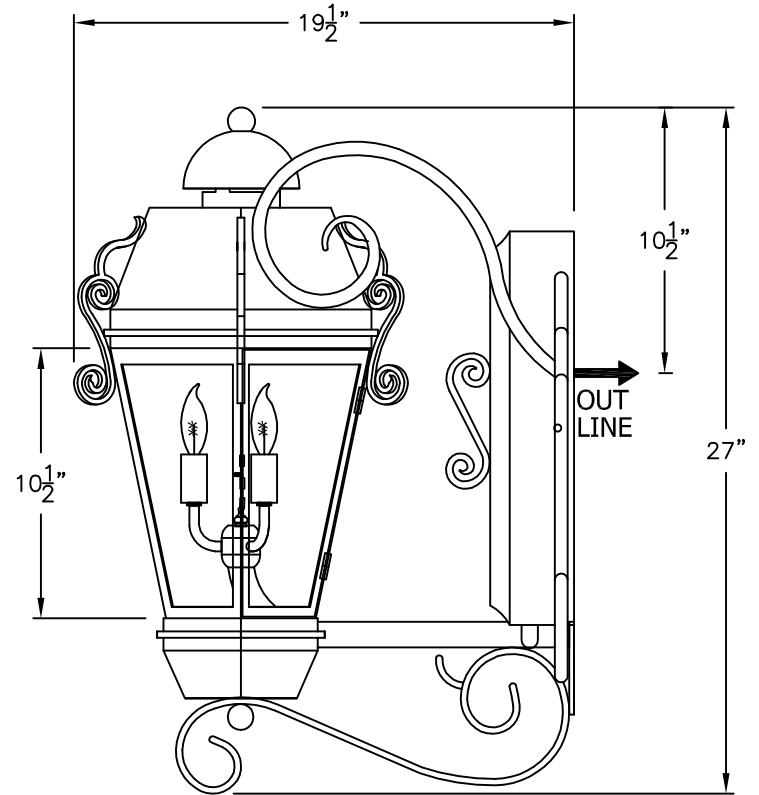

## Vienna - D006

**SMALL**  
**D-006-001**  
 12" W X 19 1/2" H X 7 1/2" D

**MEDIUM**  
**D-006-002**  
 14 1/2" W X 24" H X 9" D

**LARGE**  
**D-006-003**  
 20 1/2" W X 31" H X 12 1/2" D

**XLARGE**  
**D-006-004**  
 20 1/2" W X 33" H X 13" D

DESIGN:	VIENNA
LINE:	FLUSH SCONCE MOUNT
FILE:	D-006-00SET-EL-S100-1
DATE REV:	14-FEB-10

SMALL  
D-006-011  
12" W X 25" H X 14" D

MEDIUM  
D-006-012  
14 1/2" W X 36" H X 19 1/2" D

LARGE  
D-006-013  
20 1/2" W X 46" H X 24" D

XLARGE  
D-006-014  
20 1/2" W X 48" H X 24" D

AVAILABLE IN  
GAS & ELECTRIC  
WITH EXCEPTION  
OF SMALL SIZE

\* ACTUAL DIMENSIONS MAY VARY UP TO 1/2"

CUSTOM DRAWING CHANGES:

© 2011 SOLARA ENCHAINMENT  
UNAUTHORIZED USE OF THIS  
PLAN IS IN VIOLATION OF THE  
U.S. COPYRIGHT ACT TITLE 17  
OF THE U.S. CODE.

DESIGN:	VIENNA
LINE:	WALL MOUNT
FILE:	D-006-01SET-EG-S100-1
DATE REV:	10-FEB-11

FRONT VIEW

SIDE VIEW

AVAILABLE IN  
GAS & ELECTRIC  
WITH EXCEPTION  
OF SMALL SIZE

MEDIUM  
D-006-022  
40" W X 27" H X 19 1/2" D