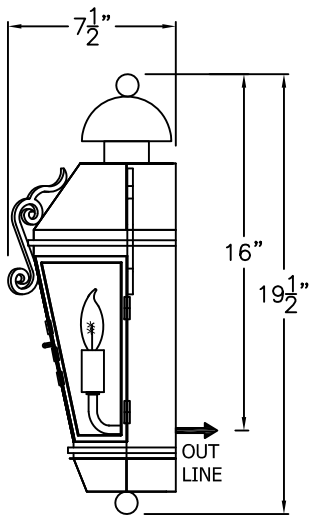

## Vienna - D006

**SMALL**  
**D-006-001**  
 12" W X 19 1/2" H X 7 1/2" D

**MEDIUM**  
**D-006-002**  
 14 1/2" W X 24" H X 9" D

**LARGE**  
**D-006-003**  
 20 1/2" W X 31" H X 12 1/2" D

**XLARGE**  
**D-006-004**  
 20 1/2" W X 33" H X 13" D

XLARGE  
D-006-014  
20 1/2" W X 48" H X 24" D

AVAILABLE IN  
GAS & ELECTRIC  
WITH EXCEPTION  
OF SMALL SIZE

\* ACTUAL DIMENSIONS MAY VARY UP TO 1/2"

CUSTOM DRAWING CHANGES:

© 2011 SOLARA ENCHAINMENT  
UNAUTHORIZED USE OF THIS  
PLAN IS IN VIOLATION OF THE  
U.S. COPYRIGHT ACT TITLE 17  
OF THE U.S. CODE.

DESIGN:	VIENNA
LINE:	WALL MOUNT
FILE:	D-006-01SET-EG-S100-1
DATE REV:	10-FEB-11

FRONT VIEW

SIDE VIEW

AVAILABLE IN  
GAS & ELECTRIC  
WITH EXCEPTION  
OF SMALL SIZE

MEDIUM  
D-006-022  
40" W X 27" H X 19 1/2" D

MEDIUM  
D-006-032  
17" W X 29" H X 12 1/2" D

LARGE  
D-006-033  
21" W X 38" H X 18" D

XLARGE  
D-006-034  
21" W X 40" H X 18" D

AVAILABLE IN  
GAS & ELECTRIC  
WITH EXCEPTION  
OF SMALL SIZE

\* ACTUAL DIMENSIONS MAY VARY UP TO 1/2"