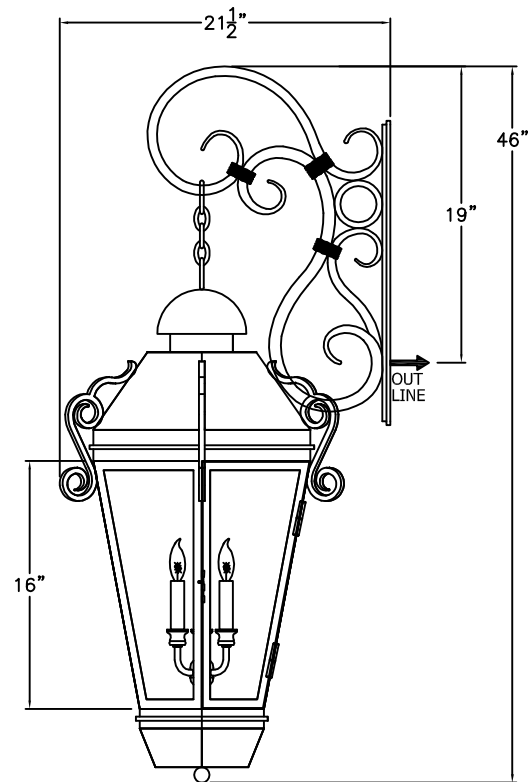

\* ACTUAL DIMENSIONS MAY VARY UP TO 1/2"

CUSTOM DRAWING CHANGES:

© 2011 SOLARA ENCHAINMENT  
UNAUTHORIZED USE OF THIS  
PLAN IS IN VIOLATION OF THE  
U.S. COPYRIGHT ACT TITLE 17  
OF THE U.S. CODE.

DESIGN:	VIENNA
LINE:	TORCH MOUNT
FILE:	D-006-08SET-EG-S100-2
DATE REV:	11-FEB-11

SMALL  
D-006-091  
12" W X 39 1/2" H X 15" D

MEDIUM  
D-006-092  
14 1/2" W X 56 1/2" H X 20" D

LARGE  
D-006-093  
20 1/2" W X 67 1/2" H X 25" D

X-LARGE  
D-006-094  
20 1/2" W X 70 1/2" H X 25" D

AVAILABLE IN  
GAS & ELECTRIC  
WITH EXCEPTION  
OF SMALL SIZE

\* ACTUAL DIMENSIONS MAY VARY UP TO 1/2"

CUSTOM DRAWING CHANGES:

© 2011 SOLARA ENCHAINMENT  
UNAUTHORIZED USE OF THIS  
PLAN IS IN VIOLATION OF THE  
U.S. COPYRIGHT ACT TITLE 17  
OF THE U.S. CODE.

DESIGN:	VIENNA
LINE:	TORCH MOUNT
FILE:	D-006-09SET-EG-S100-1
DATE REV:	11-FEB-11

SMALL  
D-006-101

12" W X 28 1/2" H X 14 1/2" D

MEDIUM  
D-006-102

14 1/2" W X 35" H X 16 1/2" D

LARGE  
D-006-103

20 1/2" W X 43" H X 20" D

XLARGE  
D-006-104

20 1/2" W X 46" H X 21 1/2" D