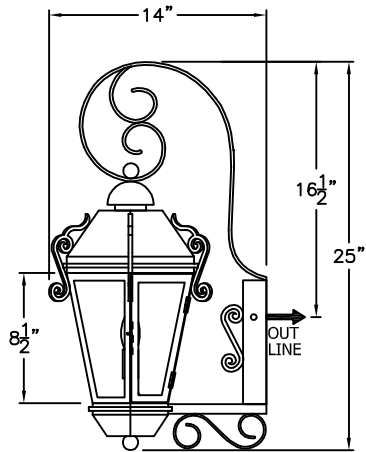

## Vienna - D006

**SMALL**  
**D-006-001**  
 12" W X 19 1/2" H X 7 1/2" D

**MEDIUM**  
**D-006-002**  
 14 1/2" W X 24" H X 9" D

**LARGE**  
**D-006-003**  
 20 1/2" W X 31" H X 12 1/2" D

**XLARGE**  
**D-006-004**  
 20 1/2" W X 33" H X 13" D

ONLY AVAILABLE  
 IN ELECTRIC

\* ACTUAL DIMENSIONS MAY VARY UP TO 1/2"

CUSTOM DRAWING CHANGES:

© 2011 SOLARA ENCHAINMENT  
 UNAUTHORIZED USE OF THIS  
 PLAN IS IN VIOLATION OF THE  
 U.S. COPYRIGHT ACT TITLE 17  
 OF THE U.S. CODE.

DESIGN:	VIENNA
LINE:	FLUSH SCONCE MOUNT
FILE:	D-006-00SET-EL-S100-1
DATE REV:	14-FEB-10

SMALL  
D-006-011  
12" W X 25" H X 14" D

MEDIUM  
D-006-012  
14 1/2" W X 36" H X 19 1/2" D

LARGE  
D-006-013  
20 1/2" W X 46" H X 24" D

XLARGE  
D-006-014  
20 1/2" W X 48" H X 24" D

AVAILABLE IN  
GAS & ELECTRIC  
WITH EXCEPTION  
OF SMALL SIZE

\* ACTUAL DIMENSIONS MAY VARY UP TO 1/2"

CUSTOM DRAWING CHANGES:

© 2011 SOLARA ENCHAINMENT  
UNAUTHORIZED USE OF THIS  
PLAN IS IN VIOLATION OF THE  
U.S. COPYRIGHT ACT TITLE 17  
OF THE U.S. CODE.