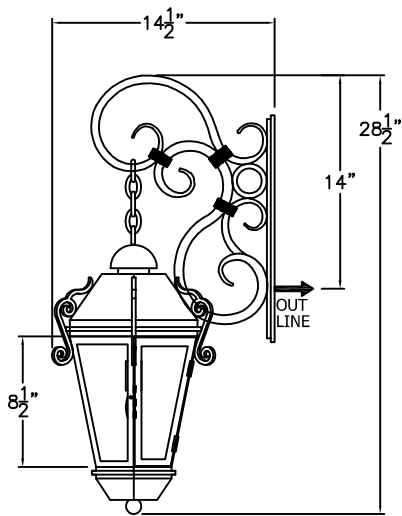

\* ACTUAL DIMENSIONS MAY VARY UP TO 1/2"

CUSTOM DRAWING CHANGES:

© 2011 SOLARA ENCHAINMENT  
UNAUTHORIZED USE OF THIS  
PLAN IS IN VIOLATION OF THE  
U.S. COPYRIGHT ACT TITLE 17  
OF THE U.S. CODE.

DESIGN:	VIENNA
LINE:	TORCH MOUNT
FILE:	D-006-08SET-EG-S100-2
DATE REV:	11-FEB-11

SMALL  
D-006-091  
12" W X 39 1/2" H X 15" D

MEDIUM  
D-006-092  
14 1/2" W X 56 1/2" H X 20" D

LARGE  
D-006-093  
20 1/2" W X 67 1/2" H X 25" D

X-LARGE  
D-006-094  
20 1/2" W X 70 1/2" H X 25" D

AVAILABLE IN  
GAS & ELECTRIC  
WITH EXCEPTION  
OF SMALL SIZE

\* ACTUAL DIMENSIONS MAY VARY UP TO 1/2"

CUSTOM DRAWING CHANGES:

© 2011 SOLARA ENCHAINMENT  
UNAUTHORIZED USE OF THIS  
PLAN IS IN VIOLATION OF THE  
U.S. COPYRIGHT ACT TITLE 17  
OF THE U.S. CODE.

DESIGN:	VIENNA
LINE:	TORCH MOUNT
FILE:	D-006-09SET-EG-S100-1
DATE REV:	11-FEB-11

SMALL  
D-006-101

12" W X 28 1/2" H X 14 1/2" D

MEDIUM  
D-006-102

14 1/2" W X 35" H X 16 1/2" D

LARGE  
D-006-103

20 1/2" W X 43" H X 20" D

XLARGE  
D-006-104

20 1/2" W X 46" H X 21 1/2" D