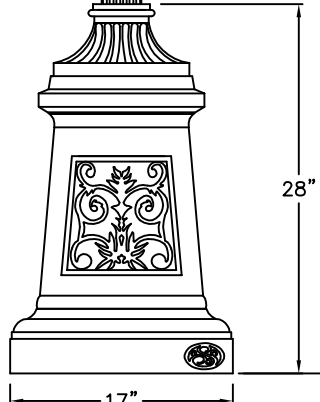

## Vienna - D006

**SMALL**  
**D-006-001**  
 12" W X 19 1/2" H X 7 1/2" D

**MEDIUM**  
**D-006-002**  
 14 1/2" W X 24" H X 9" D

**LARGE**  
**D-006-003**  
 20 1/2" W X 31" H X 12 1/2" D

**XLARGE**  
**D-006-004**  
 20 1/2" W X 33" H X 13" D

MEDIUM  
D-006-032  
17" W X 29" H X 12 1/2" D

LARGE  
D-006-033  
21" W X 38" H X 18" D

XLARGE  
D-006-034  
21" W X 40" H X 18" D

AVAILABLE IN  
GAS & ELECTRIC  
WITH EXCEPTION  
OF SMALL SIZE

\* ACTUAL DIMENSIONS MAY VARY UP TO 1/2"

MEDIUM  
D-006-052  
14 1/2" W X 26 1/2" H X 12 1/2" D

8' MIN  
or Custom

SOLARA BASE

LARGE  
D-006-053  
20 1/2" W X 34 1/2" H X 18" D

8' MIN  
or Custom

MUNICH BASE

XLARGE  
D-006-054  
20 1/2" W X 36 1/2" H X 18" D

LARGE  
D-006-063  
20 $\frac{1}{2}$ " W X 34 $\frac{1}{2}$ " H X 18" D

XLARGE  
D-006-064  
20 $\frac{1}{2}$ " W X 40 $\frac{1}{2}$ " H X 18" D

AVAILABLE IN  
GAS & ELECTRIC  
WITH EXCEPTION  
OF SMALL SIZE