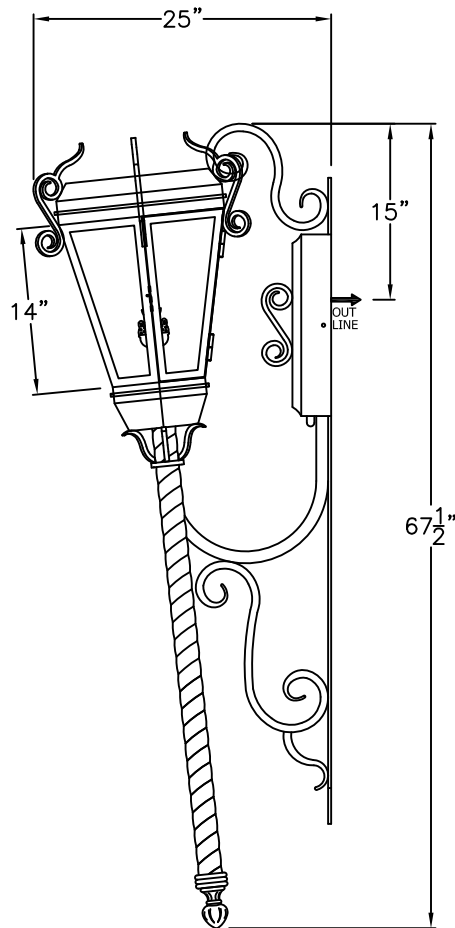

SMALL  
D-006-081  
12" W X 42" H X 15" D

MEDIUM  
D-006-082  
14 1/2" W X 61" H X 20" D

LARGE  
D-006-083  
20 1/2" W X 73" H X 25" D

X-LARGE  
D-006-084  
20 1/2" W X 76" H X 25" D

AVAILABLE IN  
GAS & ELECTRIC  
WITH EXCEPTION  
OF SMALL SIZE

\* ACTUAL DIMENSIONS MAY VARY UP TO 1/2"

CUSTOM DRAWING CHANGES:

© 2011 SOLARA ENCHAINMENT  
UNAUTHORIZED USE OF THIS  
PLAN IS IN VIOLATION OF THE  
U.S. COPYRIGHT ACT TITLE 17  
OF THE U.S. CODE.

DESIGN:	VIENNA
LINE:	TORCH MOUNT
FILE:	D-006-08SET-EG-S100-2
DATE REV:	11-FEB-11

SMALL  
D-006-091  
12" W X 39 1/2" H X 15" D

MEDIUM  
D-006-092  
14 1/2" W X 56 1/2" H X 20" D

LARGE  
D-006-093  
20 1/2" W X 67 1/2" H X 25" D

X-LARGE  
D-006-094  
20 1/2" W X 70 1/2" H X 25" D

AVAILABLE IN  
GAS & ELECTRIC  
WITH EXCEPTION  
OF SMALL SIZE

SMALL  
D-006-101

12" W X 28 1/2" H X 14 1/2" D

MEDIUM  
D-006-102

14 1/2" W X 35" H X 16 1/2" D

LARGE  
D-006-103

20 1/2" W X 43" H X 20" D

XLARGE  
D-006-104

20 1/2" W X 46" H X 21 1/2" D