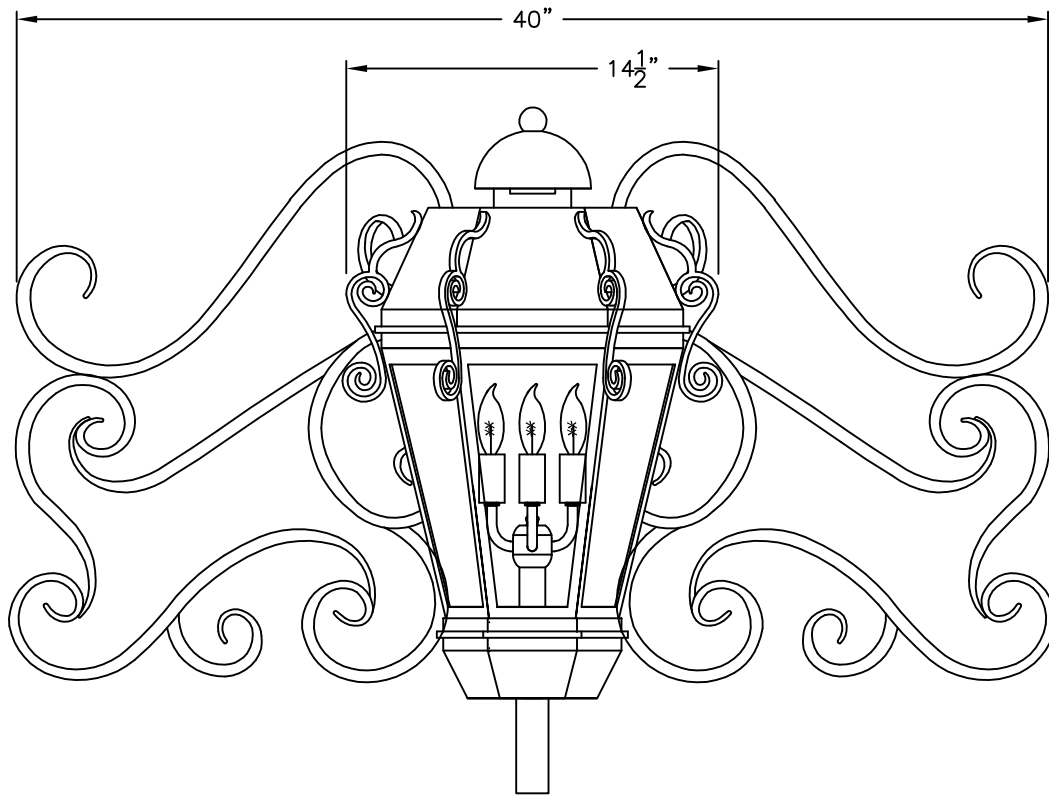

## Vienna - D006

**SMALL**  
**D-006-001**  
 12" W X 19 1/2" H X 7 1/2" D

**MEDIUM**  
**D-006-002**  
 14 1/2" W X 24" H X 9" D

**LARGE**  
**D-006-003**  
 20 1/2" W X 31" H X 12 1/2" D

**XLARGE**  
**D-006-004**  
 20 1/2" W X 33" H X 13" D

DESIGN:	VIENNA
LINE:	FLUSH SCONCE MOUNT
FILE:	D-006-00SET-EL-S100-1
DATE REV:	14-FEB-10

SMALL  
D-006-011  
12" W X 25" H X 14" D

MEDIUM  
D-006-012  
14 1/2" W X 36" H X 19 1/2" D

LARGE  
D-006-013  
20 1/2" W X 46" H X 24" D

XLARGE  
D-006-014  
20 1/2" W X 48" H X 24" D

AVAILABLE IN  
GAS & ELECTRIC  
WITH EXCEPTION  
OF SMALL SIZE

\* ACTUAL DIMENSIONS MAY VARY UP TO 1/2"

CUSTOM DRAWING CHANGES:

© 2011 SOLARA ENCHAINMENT  
UNAUTHORIZED USE OF THIS  
PLAN IS IN VIOLATION OF THE  
U.S. COPYRIGHT ACT TITLE 17  
OF THE U.S. CODE.

DESIGN:	VIENNA
LINE:	WALL MOUNT
FILE:	D-006-01SET-EG-S100-1
DATE REV:	10-FEB-11

FRONT VIEW

SIDE VIEW

AVAILABLE IN  
GAS & ELECTRIC  
WITH EXCEPTION  
OF SMALL SIZE

MEDIUM  
D-006-022  
40" W X 27" H X 19 1/2" D