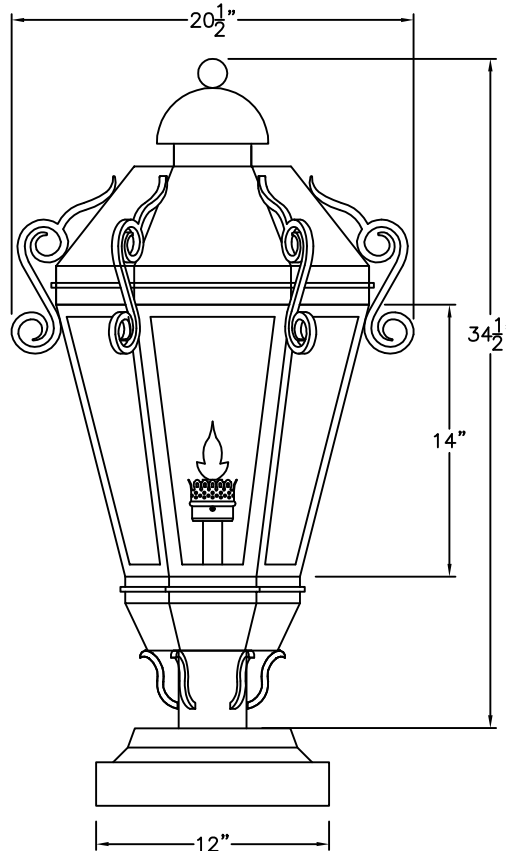

## Vienna - D006

**SMALL**  
**D-006-001**  
 12" W X 19 1/2" H X 7 1/2" D

**MEDIUM**  
**D-006-002**  
 14 1/2" W X 24" H X 9" D

**LARGE**  
**D-006-003**  
 20 1/2" W X 31" H X 12 1/2" D

**XLARGE**  
**D-006-004**  
 20 1/2" W X 33" H X 13" D

MEDIUM  
D-006-032  
17" W X 29" H X 12 1/2" D

LARGE  
D-006-033  
21" W X 38" H X 18" D

XLARGE  
D-006-034  
21" W X 40" H X 18" D

AVAILABLE IN  
GAS & ELECTRIC  
WITH EXCEPTION  
OF SMALL SIZE

\* ACTUAL DIMENSIONS MAY VARY UP TO 1/2"

MEDIUM  
D-006-052  
14 1/2" W X 26 1/2" H X 12 1/2" D

8' MIN  
or Custom

SOLARA BASE

LARGE  
D-006-053  
20 1/2" W X 34 1/2" H X 18" D

8' MIN  
or Custom

MUNICH BASE

XLARGE  
D-006-054  
20 1/2" W X 36 1/2" H X 18" D

LARGE  
D-006-063  
20 $\frac{1}{2}$ " W X 34 $\frac{1}{2}$ " H X 18" D

XLARGE  
D-006-064  
20 $\frac{1}{2}$ " W X 40 $\frac{1}{2}$ " H X 18" D

AVAILABLE IN  
GAS & ELECTRIC  
WITH EXCEPTION  
OF SMALL SIZE