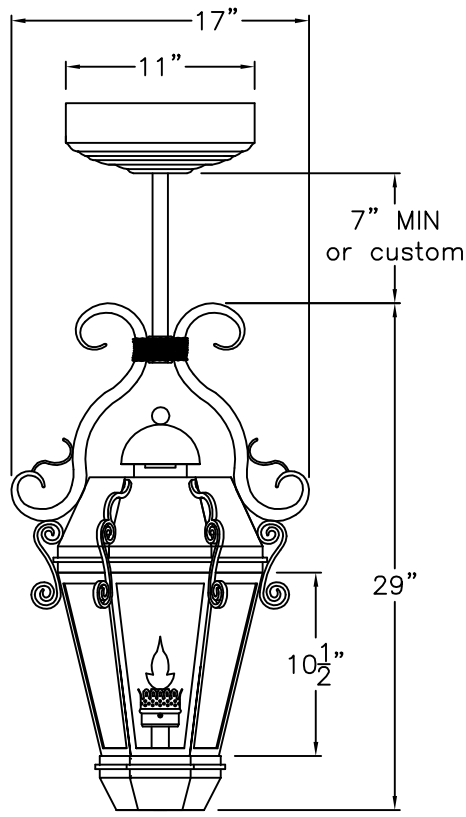

## Vienna - D006

**SMALL**  
**D-006-001**  
 12" W X 19 1/2" H X 7 1/2" D

**MEDIUM**  
**D-006-002**  
 14 1/2" W X 24" H X 9" D

**LARGE**  
**D-006-003**  
 20 1/2" W X 31" H X 12 1/2" D

**XLARGE**  
**D-006-004**  
 20 1/2" W X 33" H X 13" D

XLARGE  
D-006-014  
20 1/2" W X 48" H X 24" D

AVAILABLE IN  
GAS & ELECTRIC  
WITH EXCEPTION  
OF SMALL SIZE

\* ACTUAL DIMENSIONS MAY VARY UP TO 1/2"

CUSTOM DRAWING CHANGES:

© 2011 SOLARA ENCHAINMENT  
UNAUTHORIZED USE OF THIS  
PLAN IS IN VIOLATION OF THE  
U.S. COPYRIGHT ACT TITLE 17  
OF THE U.S. CODE.

DESIGN:	VIENNA
LINE:	WALL MOUNT
FILE:	D-006-01SET-EG-S100-1
DATE REV:	10-FEB-11

FRONT VIEW

SIDE VIEW

AVAILABLE IN  
GAS & ELECTRIC  
WITH EXCEPTION  
OF SMALL SIZE

MEDIUM  
D-006-022  
40" W X 27" H X 19 1/2" D

MEDIUM  
D-006-032  
17" W X 29" H X 12 1/2" D

LARGE  
D-006-033  
21" W X 38" H X 18" D

XLARGE  
D-006-034  
21" W X 40" H X 18" D

AVAILABLE IN  
GAS & ELECTRIC  
WITH EXCEPTION  
OF SMALL SIZE

\* ACTUAL DIMENSIONS MAY VARY UP TO 1/2"