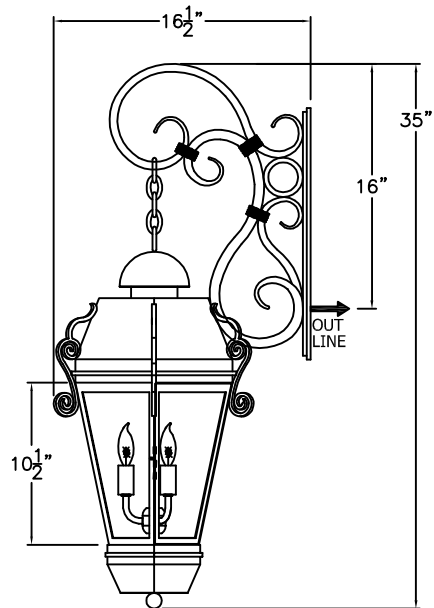

\* ACTUAL DIMENSIONS MAY VARY UP TO 1/2"

CUSTOM DRAWING CHANGES:

© 2011 SOLARA ENCHAINMENT  
UNAUTHORIZED USE OF THIS  
PLAN IS IN VIOLATION OF THE  
U.S. COPYRIGHT ACT TITLE 17  
OF THE U.S. CODE.

DESIGN:	VIENNA
LINE:	TORCH MOUNT
FILE:	D-006-08SET-EG-S100-2
DATE REV:	11-FEB-11

SMALL  
D-006-091  
12" W X 39 1/2" H X 15" D

MEDIUM  
D-006-092  
14 1/2" W X 56 1/2" H X 20" D

LARGE  
D-006-093  
20 1/2" W X 67 1/2" H X 25" D

X-LARGE  
D-006-094  
20 1/2" W X 70 1/2" H X 25" D

AVAILABLE IN  
GAS & ELECTRIC  
WITH EXCEPTION  
OF SMALL SIZE

\* ACTUAL DIMENSIONS MAY VARY UP TO 1/2"

CUSTOM DRAWING CHANGES:

© 2011 SOLARA ENCHAINMENT  
UNAUTHORIZED USE OF THIS  
PLAN IS IN VIOLATION OF THE  
U.S. COPYRIGHT ACT TITLE 17  
OF THE U.S. CODE.

DESIGN:	VIENNA
LINE:	TORCH MOUNT
FILE:	D-006-09SET-EG-S100-1
DATE REV:	11-FEB-11

SMALL  
D-006-101

12" W X 28 1/2" H X 14 1/2" D

MEDIUM  
D-006-102

14 1/2" W X 35" H X 16 1/2" D

LARGE  
D-006-103

20 1/2" W X 43" H X 20" D

XLARGE  
D-006-104

20 1/2" W X 46" H X 21 1/2" D