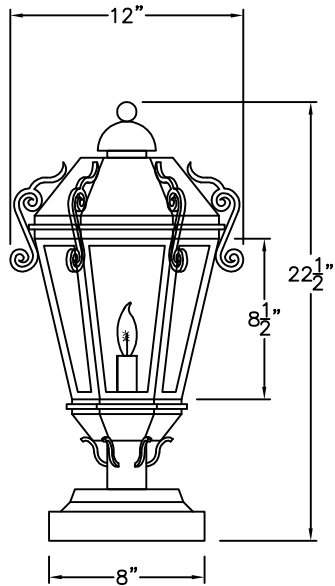

## Vienna - D006

**SMALL**  
**D-006-001**  
 12" W X 19 1/2" H X 7 1/2" D

**MEDIUM**  
**D-006-002**  
 14 1/2" W X 24" H X 9" D

**LARGE**  
**D-006-003**  
 20 1/2" W X 31" H X 12 1/2" D

**XLARGE**  
**D-006-004**  
 20 1/2" W X 33" H X 13" D

MEDIUM  
D-006-052  
14 1/2" W X 26 1/2" H X 12 1/2" D

8' MIN  
or Custom

SOLARA BASE

LARGE  
D-006-053  
20 1/2" W X 34 1/2" H X 18" D

8' MIN  
or Custom

MUNICH BASE

XLARGE  
D-006-054  
20 1/2" W X 36 1/2" H X 18" D

DESIGN: VIENNA  
LINE: POST MOUNT  
FILE: D-006-05SET-EG-S100-2  
DATE REV: 23-JUNE-11

SMALL  
D-006-061  
12" W X 22 $\frac{1}{2}$ " H X 10"D

MEDIUM  
D-006-062  
14 $\frac{1}{2}$ " W X 30 $\frac{1}{2}$ " H X 12 $\frac{1}{2}$ " D

LARGE  
D-006-063  
20 $\frac{1}{2}$ " W X 34 $\frac{1}{2}$ " H X 18" D

XLARGE  
D-006-064  
20 $\frac{1}{2}$ " W X 40 $\frac{1}{2}$ " H X 18" D

AVAILABLE IN  
GAS & ELECTRIC  
WITH EXCEPTION  
OF SMALL SIZE