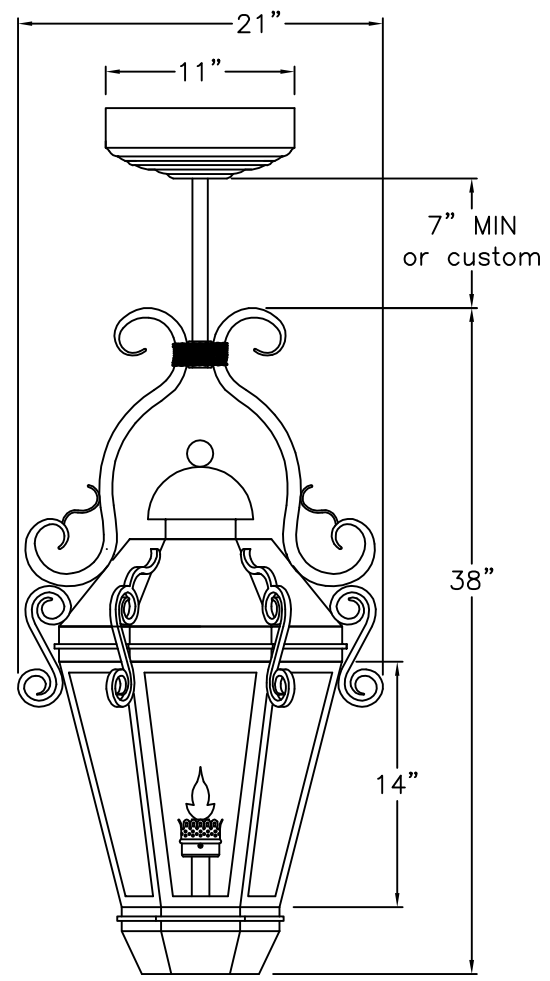

## Vienna - D006

**SMALL**  
**D-006-001**  
 12" W X 19 1/2" H X 7 1/2" D

**MEDIUM**  
**D-006-002**  
 14 1/2" W X 24" H X 9" D

**LARGE**  
**D-006-003**  
 20 1/2" W X 31" H X 12 1/2" D

**XLARGE**  
**D-006-004**  
 20 1/2" W X 33" H X 13" D

XLARGE  
D-006-014  
20 1/2" W X 48" H X 24" D

AVAILABLE IN  
GAS & ELECTRIC  
WITH EXCEPTION  
OF SMALL SIZE

\* ACTUAL DIMENSIONS MAY VARY UP TO 1/2"

CUSTOM DRAWING CHANGES:

© 2011 SOLARA ENCHAINMENT  
UNAUTHORIZED USE OF THIS  
PLAN IS IN VIOLATION OF THE  
U.S. COPYRIGHT ACT TITLE 17  
OF THE U.S. CODE.

DESIGN:	VIENNA
LINE:	WALL MOUNT
FILE:	D-006-01SET-EG-S100-1
DATE REV:	10-FEB-11

FRONT VIEW

SIDE VIEW

AVAILABLE IN  
GAS & ELECTRIC  
WITH EXCEPTION  
OF SMALL SIZE

MEDIUM  
D-006-022  
40" W X 27" H X 19 1/2" D

MEDIUM  
D-006-032  
17" W X 29" H X 12 1/2" D

LARGE  
D-006-033  
21" W X 38" H X 18" D

XLARGE  
D-006-034  
21" W X 40" H X 18" D

AVAILABLE IN  
GAS & ELECTRIC  
WITH EXCEPTION  
OF SMALL SIZE

\* ACTUAL DIMENSIONS MAY VARY UP TO 1/2"