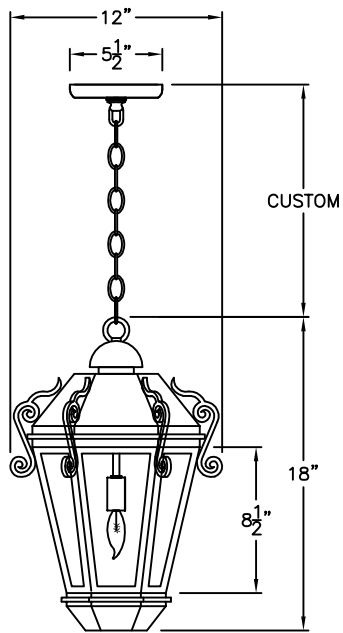

## Vienna - D006

**SMALL**  
**D-006-001**  
 12" W X 19 1/2" H X 7 1/2" D

**MEDIUM**  
**D-006-002**  
 14 1/2" W X 24" H X 9" D

**LARGE**  
**D-006-003**  
 20 1/2" W X 31" H X 12 1/2" D

**XLARGE**  
**D-006-004**  
 20 1/2" W X 33" H X 13" D

XLARGE  
D-006-014  
20 1/2" W X 48" H X 24" D

AVAILABLE IN  
GAS & ELECTRIC  
WITH EXCEPTION  
OF SMALL SIZE

\* ACTUAL DIMENSIONS MAY VARY UP TO 1/2"

CUSTOM DRAWING CHANGES:

© 2011 SOLARA ENCHAINMENT  
UNAUTHORIZED USE OF THIS  
PLAN IS IN VIOLATION OF THE  
U.S. COPYRIGHT ACT TITLE 17  
OF THE U.S. CODE.

MEDIUM  
D-006-032  
17" W X 29" H X 12 1/2" D

LARGE  
D-006-033  
21" W X 38" H X 18" D

XLARGE  
D-006-034  
21" W X 40" H X 18" D

AVAILABLE IN  
GAS & ELECTRIC  
WITH EXCEPTION  
OF SMALL SIZE

\* ACTUAL DIMENSIONS MAY VARY UP TO 1/2"

SMALL  
D-006-041  
12" W X 18" H X 10" D

MEDIUM  
D-006-042  
14½" W X 23½" H X 12½" D

LARGE  
D-006-043  
20½" W X 31½" H X 18" D

XLARGE  
D-006-044  
20½" W X 33" H X 18" D

**ONLY AVAILABLE  
IN ELECTRIC**