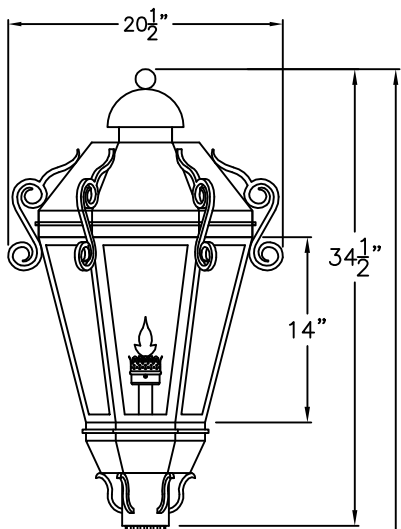

## Vienna - D006

**SMALL**  
**D-006-001**  
 12" W X 19 1/2" H X 7 1/2" D

**MEDIUM**  
**D-006-002**  
 14 1/2" W X 24" H X 9" D

**LARGE**  
**D-006-003**  
 20 1/2" W X 31" H X 12 1/2" D

**XLARGE**  
**D-006-004**  
 20 1/2" W X 33" H X 13" D

SMALL  
D-006-041  
12" W X 18" H X 10" D

MEDIUM  
D-006-042  
14½" W X 23½" H X 12½" D

LARGE  
D-006-043  
20½" W X 31½" H X 18" D

XLARGE  
D-006-044  
20½" W X 33" H X 18" D

**ONLY AVAILABLE  
IN ELECTRIC**

\* ACTUAL DIMENSIONS MAY VARY UP TO 1/2"

CUSTOM DRAWING CHANGES:

© 2011 SOLARA ENCHAINMENT  
UNAUTHORIZED USE OF THIS  
PLAN IS IN VIOLATION OF THE  
U.S. COPYRIGHT ACT TITLE 17  
OF THE U.S. CODE.

DESIGN:	VIENNA
LINE:	PENDANT CHAIN
FILE:	D-006-04SET-EL-S100-1
DATE REV:	23-JUNE-11

MEDIUM  
D-006-052  
14 1/2" W X 26 1/2" H X 12 1/2" D

8' MIN  
or Custom

SOLARA BASE

LARGE  
D-006-053  
20 1/2" W X 34 1/2" H X 18" D

8' MIN  
or Custom

MUNICH BASE

XLARGE  
D-006-054  
20 1/2" W X 36 1/2" H X 18" D