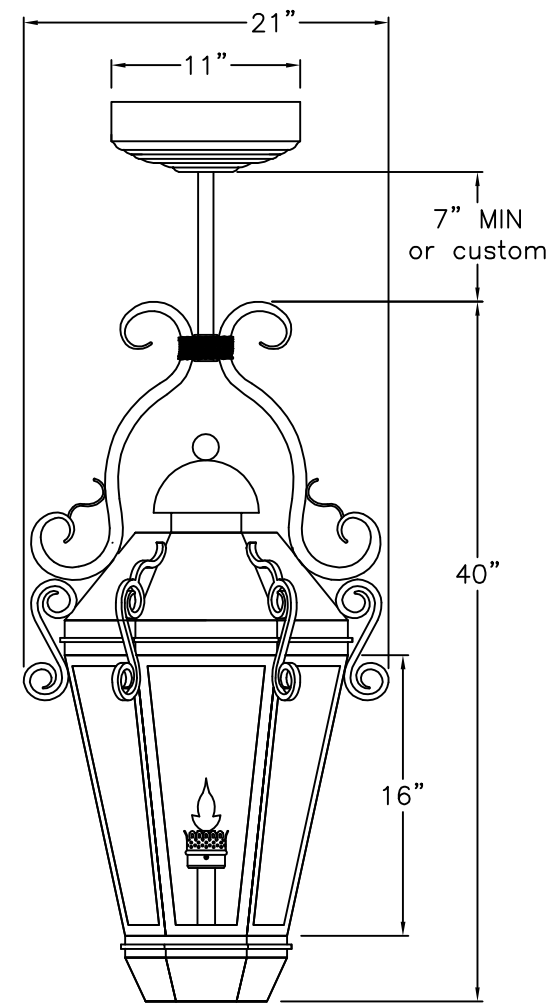

## Vienna - D006

**SMALL**  
**D-006-001**  
 12" W X 19 1/2" H X 7 1/2" D

**MEDIUM**  
**D-006-002**  
 14 1/2" W X 24" H X 9" D

**LARGE**  
**D-006-003**  
 20 1/2" W X 31" H X 12 1/2" D

**XLARGE**  
**D-006-004**  
 20 1/2" W X 33" H X 13" D

XLARGE  
D-006-014  
20 1/2" W X 48" H X 24" D

AVAILABLE IN  
GAS & ELECTRIC  
WITH EXCEPTION  
OF SMALL SIZE

\* ACTUAL DIMENSIONS MAY VARY UP TO 1/2"

CUSTOM DRAWING CHANGES:

© 2011 SOLARA ENCHAINMENT  
UNAUTHORIZED USE OF THIS  
PLAN IS IN VIOLATION OF THE  
U.S. COPYRIGHT ACT TITLE 17  
OF THE U.S. CODE.

DESIGN:	VIENNA
LINE:	WALL MOUNT
FILE:	D-006-01SET-EG-S100-1
DATE REV:	10-FEB-11

FRONT VIEW

SIDE VIEW

AVAILABLE IN  
GAS & ELECTRIC  
WITH EXCEPTION  
OF SMALL SIZE

MEDIUM  
D-006-022  
40" W X 27" H X 19 1/2" D

MEDIUM  
D-006-032  
17" W X 29" H X 12 1/2" D

LARGE  
D-006-033  
21" W X 38" H X 18" D

XLARGE  
D-006-034  
21" W X 40" H X 18" D

AVAILABLE IN  
GAS & ELECTRIC  
WITH EXCEPTION  
OF SMALL SIZE

\* ACTUAL DIMENSIONS MAY VARY UP TO 1/2"