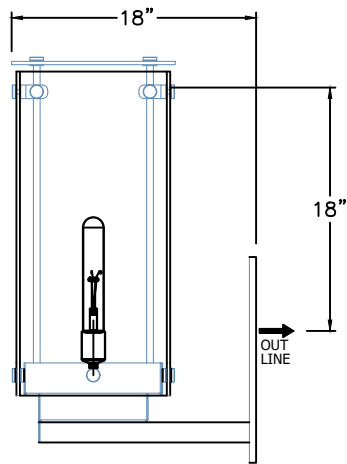

SOLARA LIGHTING

2021

GLENWICK

www.solarcustomdoorsandlighting.com

1-888-8SOLARA

SMALL
B-019-011
 11" W X 30" H X 18" D

MEDIUM
B-019-012
 12" W X 32" H X 19 1/2" D

LARGE
B-019-013
 13" W X 40 1/2" H X 21 1/2" D

X-LARGE
B-019-014
 14" W X 46" H X 23" D

AVAILABLE IN
 GAS & ELECTRIC
 WITH EXCEPTION
 OF SMALL SIZE

* ACTUAL DIMENSIONS MAY VARY UP TO 1/2"

CUSTOM DRAWING CHANGES

© 2017 SOLARA ENCHAINMENT
 UNAUTHORIZED USE OF THIS
 PLAN IS IN VIOLATION OF THE
 U.S. COPYRIGHT ACT TITLE 17
 OF THE U.S. CODE.

DESIGN:	GLENWICK
LINE:	WALL MOUNT
FILE:	OLS-TRA-B-019-01SET-EL-S100-V1
DATE REV :	11/12/20
DRAWN BY :	ADGS