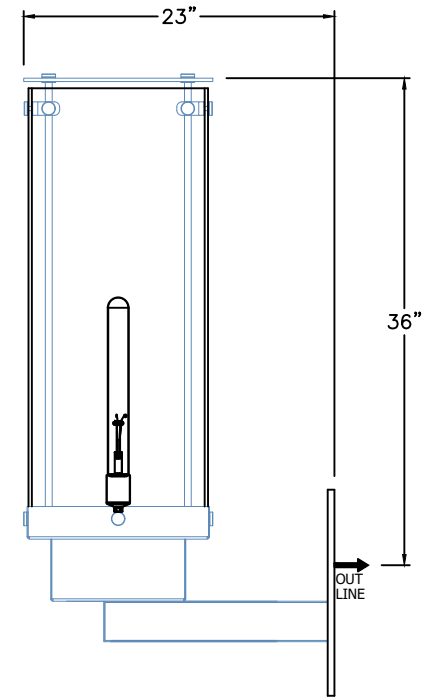

SOLARA LIGHTING

2021

GLENWICK

www.solarcustomdoorsandlighting.com

1-888-8SOLARA

SMALL
B-019-011
 11" W X 30" H X 18" D

MEDIUM
B-019-012
 12" W X 32" H X 19 1/2" D

LARGE
B-019-013
 13" W X 40 1/2" H X 21 1/2" D

X-LARGE
B-019-014
 14" W X 46" H X 23" D

AVAILABLE IN
 GAS & ELECTRIC
 WITH EXCEPTION
 OF SMALL SIZE

* ACTUAL DIMENSIONS MAY VARY UP TO 1/2"

CUSTOM DRAWING CHANGES

© 2017 SOLARA ENCHAINMENT
 UNAUTHORIZED USE OF THIS
 PLAN IS IN VIOLATION OF THE
 U.S. COPYRIGHT ACT TITLE 17
 OF THE U.S. CODE.

DESIGN:	GLENWICK
LINE:	WALL MOUNT
FILE:	OLS-TRA-B-019-01SET-EL-S100-V1
DATE REV :	11/12/20
DRAWN BY :	ADGS