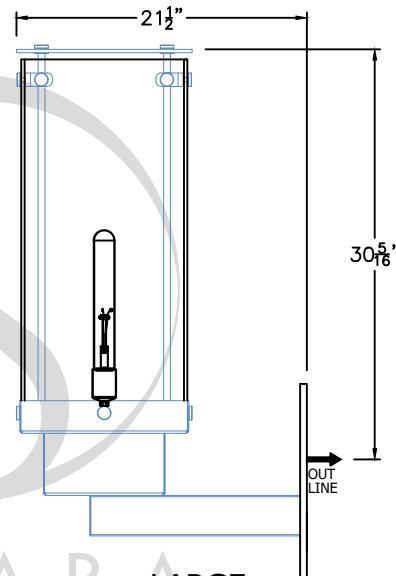

SOLARA LIGHTING

2021

GLENWICK

www.solarcustomdoorsandlighting.com

1-888-8SOLARA

SMALL
B-019-011
 11" W X 30" H X 18" D

MEDIUM
B-019-012
 12" W X 32" H X 19 1/2" D

LARGE
B-019-013
 13" W X 40 1/2" H X 21 1/2" D

X-LARGE
B-019-014
 14" W X 46" H X 23" D

AVAILABLE IN
 GAS & ELECTRIC
 WITH EXCEPTION
 OF SMALL SIZE

* ACTUAL DIMENSIONS MAY VARY UP TO 1/2"

CUSTOM DRAWING CHANGES

© 2017 SOLARA ENCHAINMENT
 UNAUTHORIZED USE OF THIS
 PLAN IS IN VIOLATION OF THE
 U.S. COPYRIGHT ACT TITLE 17
 OF THE U.S. CODE.

DESIGN:	GLENWICK
LINE:	WALL MOUNT
FILE:	OLS-TRA-B-019-01SET-EL-S100-V1
DATE REV :	11/12/20
DRAWN BY :	ADGS