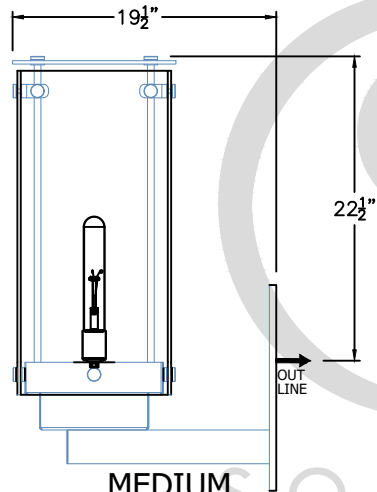

SOLARA LIGHTING

2021

GLENWICK

www.solarcustomdoorsandlighting.com

1-888-8SOLARA

SMALL
B-019-011
 11" W X 30" H X 18" D

MEDIUM
B-019-012
 12" W X 32" H X 19 1/2" D

LARGE
B-019-013
 13" W X 40 1/2" H X 21 1/2" D

X-LARGE
B-019-014
 14" W X 46" H X 23" D

AVAILABLE IN
 GAS & ELECTRIC
 WITH EXCEPTION
 OF SMALL SIZE

* ACTUAL DIMENSIONS MAY VARY UP TO 1/2"

CUSTOM DRAWING CHANGES

© 2017 SOLARA ENCHAINMENT
 UNAUTHORIZED USE OF THIS
 PLAN IS IN VIOLATION OF THE
 U.S. COPYRIGHT ACT TITLE 17
 OF THE U.S. CODE.

DESIGN:	GLENWICK
LINE:	WALL MOUNT
FILE:	OLS-TRA-B-019-01SET-EL-S100-V1
DATE REV :	11/12/20
DRAWN BY :	ADGS