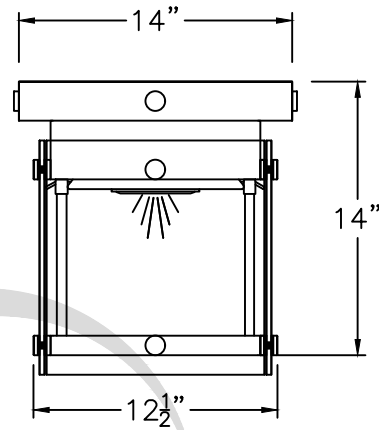

X-LARGE  
B-007-04A4  
35 1/2" W X 48 1/2" H

ONLY AVAILABLE  
IN ELECTRIC

\* ACTUAL DIMENSIONS MAY VARY UP TO 1/2"

CUSTOM DRAWING CHANGES

© 2017 SOLARA ENCHAINMENT  
UNAUTHORIZED USE OF THIS  
PLAN IS IN VIOLATION OF THE  
U.S. COPYRIGHT ACT TITLE 17  
OF THE U.S. CODE.

**LARGE**  
B-007-083

12 1/2" W\* X 77" H X 19" D

**X-LARGE**  
B-007-084

14" W\* X 85" H X 21" D

**SOLARA**  
custom doors + lighting

AVAILABLE IN  
GAS & ELECTRIC  
WITH EXCEPTION  
OF SMALL SIZE

\* ACTUAL DIMENSIONS MAY VARY UP TO 1/2"

DESIGN:	MAYA I
LINE:	TORCH MOUNT
FILE:	OLS-MOD-B-007-08SET-EL-S100-V1
DATE REV:	29/12/20
DRAWN BY:	ADGS

SMALL  
B-007-121  
8 1/2" W X 10"H

MEDIUM  
B-007-122  
10 1/2" W X 12"H

LARGE  
B-007-123  
12 1/2" W X 14"H

X LARGE  
B-007-124  
14 1/2" W X 16"H

ONLY AVAILABLE  
IN ELECTRIC

\* ACTUAL DIMENSIONS MAY VARY UP TO 1/2"

CUSTOM DRAWING CHANGES

© 2017 SOLARA ENCHAINMENT  
UNAUTHORIZED USE OF THIS  
PLAN IS IN VIOLATION OF THE  
U.S. COPYRIGHT ACT TITLE 17  
OF THE U.S. CODE.