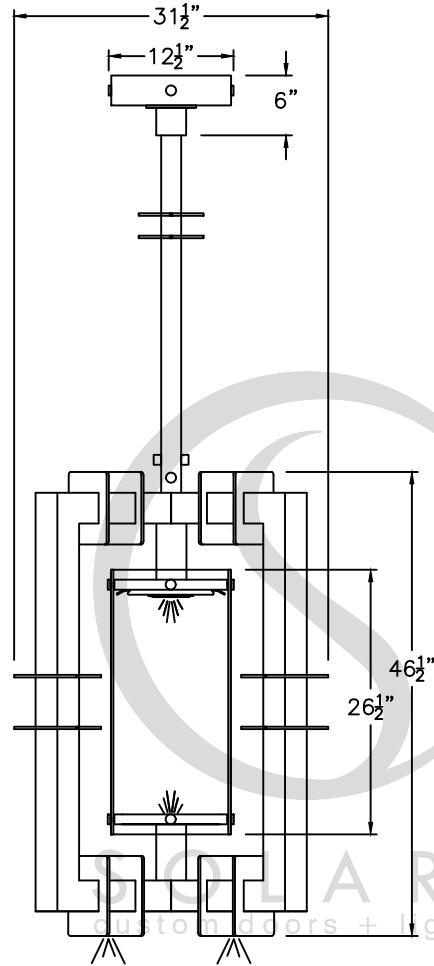

SMALL  
B-007-011  
8 1/2" W\* X 30" H X 15" D

MEDIUM  
B-007-012  
10 1/2" W\* X 40" H X 20" D

LARGE  
B-007-013  
12 1/2" W\* X 48" H X 23" D

X-LARGE  
B-007-014  
14" W\* X 53" H X 25" D

SOLARA  
custom doors + lighting

DESIGN:	MAYA I
LINE:	WALL MOUNT
FILE:	OLS-MOD-B-007-01SET-EL-S100
DATE REV:	28/12/20
DRAWN BY:	ADGS

MEDIUM  
B-007-03A2  
26" W X 38" H

LARGE  
B-007-03A3  
31 1/2" W X 46 1/2" H

X-LARGE  
B-007-03A4  
31 1/2" W X 48 1/2" H

X-LARGE  
B-007-04A4  
35 1/2" W X 48 1/2" H

ONLY AVAILABLE  
IN ELECTRIC

\* ACTUAL DIMENSIONS MAY VARY UP TO 1/2"

CUSTOM DRAWING CHANGES

© 2017 SOLARA ENCHAINMENT  
UNAUTHORIZED USE OF THIS  
PLAN IS IN VIOLATION OF THE  
U.S. COPYRIGHT ACT TITLE 17  
OF THE U.S. CODE.

X LARGE  
B-007-124  
14 1/2" W X 16"H

ONLY AVAILABLE  
IN ELECTRIC

\* ACTUAL DIMENSIONS MAY VARY UP TO 1/2"

CUSTOM DRAWING CHANGES

© 2017 SOLARA ENCHAINMENT  
UNAUTHORIZED USE OF THIS  
PLAN IS IN VIOLATION OF THE  
U.S. COPYRIGHT ACT TITLE 17  
OF THE U.S. CODE.