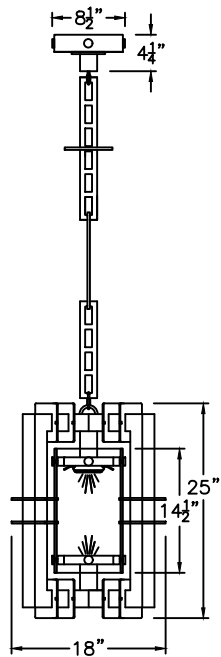

DESIGN:	MAYA I
LINE:	WALL MOUNT
FILE:	OLS-MOD-B-007-01SET-EL-S100
DATE REV:	28/12/20
DRAWN BY:	ADGS

MEDIUM  
B-007-03A2  
26" W X 38" H

LARGE  
B-007-03A3  
31 1/2" W X 46 1/2" H

X-LARGE  
B-007-03A4  
31 1/2" W X 48 1/2" H

LIGHTS AT THE BOTTOM OF THE RING

AVAILABLE IN  
GAS & ELECTRIC  
WITH EXCEPTION  
OF SMALL SIZE

\* ACTUAL DIMENSIONS MAY VARY UP TO 1/2"

CUSTOM DRAWING CHANGES

© 2017 SOLARA ENCHAINMENT  
UNAUTHORIZED USE OF THIS  
PLAN IS IN VIOLATION OF THE  
U.S. COPYRIGHT ACT TITLE 17  
OF THE U.S. CODE.

DESIGN:	MAYA I
LINE:	PENDANT STEM
FILE:	OLS-MOD-B-007-03SET-EL-S100-V1
DATE REV :	29/12/20
DRAWN BY :	ADGS

SMALL  
B-007-04A1  
18" W X 25" H

MEDIUM  
B-007-04A2  
26" W X 38" H

LARGE  
B-007-04A3  
31 1/2" W X 46 1/2" H

X-LARGE  
B-007-04A4  
35 1/2" W X 48 1/2" H

ONLY AVAILABLE  
IN ELECTRIC

\* ACTUAL DIMENSIONS MAY VARY UP TO 1/2"

CUSTOM DRAWING CHANGES

© 2017 SOLARA ENCHAINMENT  
UNAUTHORIZED USE OF THIS  
PLAN IS IN VIOLATION OF THE  
U.S. COPYRIGHT ACT TITLE 17  
OF THE U.S. CODE.