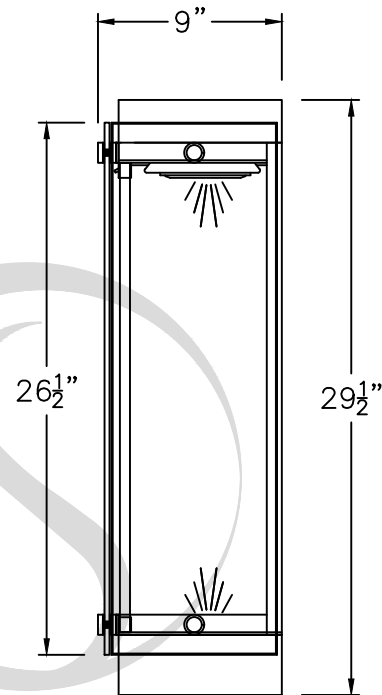

## MAYA I

[www.solarcustomdoorsandlighting.com](http://www.solarcustomdoorsandlighting.com)

1-888-8SOLARA

---

SMALL  
B-007-001  
8 1/2" W\* X 17 1/2" H X 7" D

MEDIUM  
B-007-002  
10 1/2" W\* X 25" H X 8 3/4" D

LARGE  
B-007-003  
12 1/2" W\* X 29 1/2" H X 9" D

X-LARGE  
B-007-004  
14" W\* X 34" H X 10" D

SOLARA  
custom doors + lighting

ONLY AVAILABLE  
IN ELECTRIC

\* ACTUAL DIMENSIONS MAY VARY UP TO 1/2"

\* THE WIDTH DEPENDS ON THE TYPE OF GLASS

SMALL  
B-007-011  
8 1/2" W\* X 30" H X 15" D

MEDIUM  
B-007-012  
10 1/2" W\* X 40" H X 20" D

LARGE  
B-007-013  
12 1/2" W\* X 48" H X 23" D

X-LARGE  
B-007-014  
14" W\* X 53" H X 25" D

SOLARA  
custom doors + lighting

X-LARGE  
B-007-04A4  
35 1/2" W X 48 1/2" H

ONLY AVAILABLE  
IN ELECTRIC

\* ACTUAL DIMENSIONS MAY VARY UP TO 1/2"

CUSTOM DRAWING CHANGES

© 2017 SOLARA ENCHAINMENT  
UNAUTHORIZED USE OF THIS  
PLAN IS IN VIOLATION OF THE  
U.S. COPYRIGHT ACT TITLE 17  
OF THE U.S. CODE.