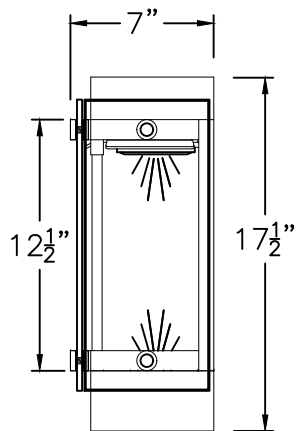

## MAYA I

[www.solarcustomdoorsandlighting.com](http://www.solarcustomdoorsandlighting.com)

1-888-8SOLARA

---

SMALL  
B-007-001  
8 1/2" W\* X 17 1/2" H X 7" D

MEDIUM  
B-007-002  
10 1/2" W\* X 25" H X 8 3/4" D

LARGE  
B-007-003  
12 1/2" W\* X 29 1/2" H X 9" D

X-LARGE  
B-007-004  
14" W\* X 34" H X 10" D

SOLARA  
custom doors + lighting

ONLY AVAILABLE  
IN ELECTRIC

\* ACTUAL DIMENSIONS MAY VARY UP TO 1/2"

\* THE WIDTH DEPENDS ON THE TYPE OF GLASS

DESIGN:	MAYA I
LINE:	WALL MOUNT
FILE:	OLS-MOD-B-007-01SET-EL-S100
DATE REV:	28/12/20
DRAWN BY:	ADGS

MEDIUM  
B-007-03A2  
26" W X 38" H

LARGE  
B-007-03A3  
31 1/2" W X 46 1/2" H

X-LARGE  
B-007-03A4  
31 1/2" W X 48 1/2" H

X-LARGE  
B-007-04A4  
35 1/2" W X 48 1/2" H

ONLY AVAILABLE  
IN ELECTRIC

\* ACTUAL DIMENSIONS MAY VARY UP TO 1/2"

CUSTOM DRAWING CHANGES

© 2017 SOLARA ENCHAINMENT  
UNAUTHORIZED USE OF THIS  
PLAN IS IN VIOLATION OF THE  
U.S. COPYRIGHT ACT TITLE 17  
OF THE U.S. CODE.