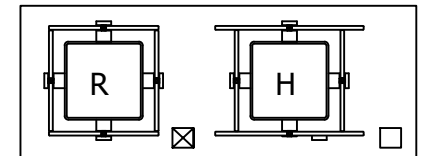

**LARGE**  
B-007-083

12 1/2" W\* X 77" H X 19" D

**X-LARGE**  
B-007-084

14" W\* X 85" H X 21" D

**SOLARA**  
custom doors + lighting

AVAILABLE IN  
GAS & ELECTRIC  
WITH EXCEPTION  
OF SMALL SIZE

\* ACTUAL DIMENSIONS MAY VARY UP TO 1/2"