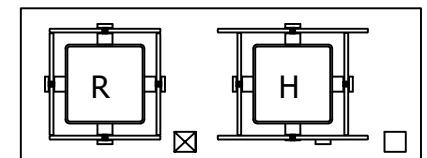

SMALL  
B-007-061  
8 1/2" W X 19" H

MEDIUM  
B-007-062  
12 1/2" W X 29" H

LARGE  
B-007-63  
13" W X 33 1/2" H

X-LARGE  
B-007-064  
15" W X 37 1/2" H

SOLARA  
custom doors + lighting

AVAILABLE IN  
GAS & ELECTRIC  
WITH EXCEPTION  
OF SMALL SIZE

\* ACTUAL DIMENSIONS MAY VARY UP TO 1/2"

\* THE WIDTH DEPENDS ON THE TYPE OF GLASS

CUSTOM DRAWING CHANGES

© 2017 SOLARA ENCHAINMENT  
UNAUTHORIZED USE OF THIS  
PLAN IS IN VIOLATION OF THE  
U.S. COPYRIGHT ACT TITLE 17  
OF THE U.S. CODE.