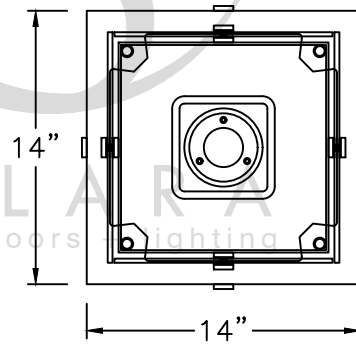

X-LARGE  
B-007-04A4  
35 1/2" W X 48 1/2" H

ONLY AVAILABLE  
IN ELECTRIC

\* ACTUAL DIMENSIONS MAY VARY UP TO 1/2"

CUSTOM DRAWING CHANGES

© 2017 SOLARA ENCHAINMENT  
UNAUTHORIZED USE OF THIS  
PLAN IS IN VIOLATION OF THE  
U.S. COPYRIGHT ACT TITLE 17  
OF THE U.S. CODE.

**LARGE**  
B-007-083

12 1/2" W\* X 77" H X 19" D

**X-LARGE**  
B-007-084

14" W\* X 85" H X 21" D

**SOLARA**  
custom doors + lighting

AVAILABLE IN  
GAS & ELECTRIC  
WITH EXCEPTION  
OF SMALL SIZE

\* ACTUAL DIMENSIONS MAY VARY UP TO 1/2"

DESIGN:	MAYA I
LINE:	TORCH MOUNT
FILE:	OLS-MOD-B-007-08SET-EL-S100-V1
DATE REV:	29/12/20
DRAWN BY:	ADGS

SMALL  
B-007-121  
8 1/2" W X 10"H

MEDIUM  
B-007-122  
10 1/2" W X 12"H

LARGE  
B-007-123  
12 1/2" W X 14"H

X LARGE  
B-007-124  
14 1/2" W X 16"H

ONLY AVAILABLE  
IN ELECTRIC

\* ACTUAL DIMENSIONS MAY VARY UP TO 1/2"

CUSTOM DRAWING CHANGES

© 2017 SOLARA ENCHAINMENT  
UNAUTHORIZED USE OF THIS  
PLAN IS IN VIOLATION OF THE  
U.S. COPYRIGHT ACT TITLE 17  
OF THE U.S. CODE.