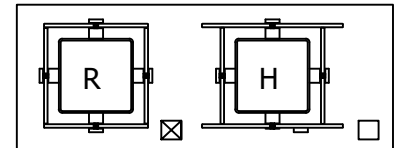

DESIGN:	MAYA I
LINE:	WALL MOUNT
FILE:	OLS-MOD-B-007-01SET-EL-S100
DATE REV:	28/12/20
DRAWN BY:	ADGS

MEDIUM  
B-007-03A2  
26" W X 38" H

LARGE  
B-007-03A3  
31 1/2" W X 46 1/2" H

X-LARGE  
B-007-03A4  
31 1/2" W X 48 1/2" H