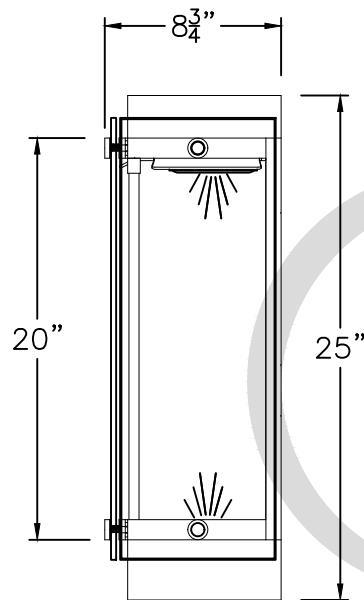

## MAYA I

[www.solarcustomdoorsandlighting.com](http://www.solarcustomdoorsandlighting.com)

1-888-8SOLARA

---

SMALL  
B-007-001  
8 1/2" W\* X 17 1/2" H X 7" D

MEDIUM  
B-007-002  
10 1/2" W\* X 25" H X 8 3/4" D

LARGE  
B-007-003  
12 1/2" W\* X 29 1/2" H X 9" D

X-LARGE  
B-007-004  
14" W\* X 34" H X 10" D

SOLARA  
custom doors + lighting

ONLY AVAILABLE  
IN ELECTRIC

\* ACTUAL DIMENSIONS MAY VARY UP TO 1/2"

\* THE WIDTH DEPENDS ON THE TYPE OF GLASS

SMALL  
B-007-011  
8 1/2" W\* X 30" H X 15" D

MEDIUM  
B-007-012  
10 1/2" W\* X 40" H X 20" D

LARGE  
B-007-013  
12 1/2" W\* X 48" H X 23" D

X-LARGE  
B-007-014  
14" W\* X 53" H X 25" D

SOLARA  
custom doors + lighting

X LARGE  
B-007-124  
14 1/2" W X 16"H

ONLY AVAILABLE  
IN ELECTRIC

\* ACTUAL DIMENSIONS MAY VARY UP TO 1/2"

CUSTOM DRAWING CHANGES

© 2017 SOLARA ENCHAINMENT  
UNAUTHORIZED USE OF THIS  
PLAN IS IN VIOLATION OF THE  
U.S. COPYRIGHT ACT TITLE 17  
OF THE U.S. CODE.