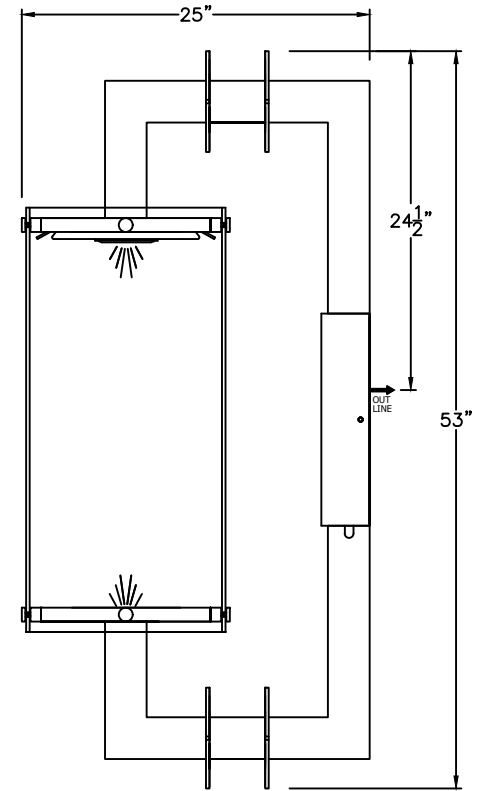

LARGE  
B-007-003  
12 1/2" W\* X 29 1/2" H X 9" D

X-LARGE  
B-007-004  
14" W\* X 34" H X 10" D

SOLARA  
custom doors + lighting

ONLY AVAILABLE  
IN ELECTRIC

\* ACTUAL DIMENSIONS MAY VARY UP TO 1/2"

\* THE WIDTH DEPENDS ON THE TYPE OF GLASS

SMALL  
B-007-011  
8 1/2" W\* X 30" H X 15" D

MEDIUM  
B-007-012  
10 1/2" W\* X 40" H X 20" D

LARGE  
B-007-013  
12 1/2" W\* X 48" H X 23" D

X-LARGE  
B-007-014  
14" W\* X 53" H X 25" D

SOLARA  
custom doors + lighting

X-LARGE  
B-007-04A4  
35 1/2" W X 48 1/2" H

ONLY AVAILABLE  
IN ELECTRIC

\* ACTUAL DIMENSIONS MAY VARY UP TO 1/2"

CUSTOM DRAWING CHANGES

© 2017 SOLARA ENCHAINMENT  
UNAUTHORIZED USE OF THIS  
PLAN IS IN VIOLATION OF THE  
U.S. COPYRIGHT ACT TITLE 17  
OF THE U.S. CODE.

X LARGE  
B-007-124  
14 1/2" W X 16"H

ONLY AVAILABLE  
IN ELECTRIC

\* ACTUAL DIMENSIONS MAY VARY UP TO 1/2"

CUSTOM DRAWING CHANGES

© 2017 SOLARA ENCHAINMENT  
UNAUTHORIZED USE OF THIS  
PLAN IS IN VIOLATION OF THE  
U.S. COPYRIGHT ACT TITLE 17  
OF THE U.S. CODE.