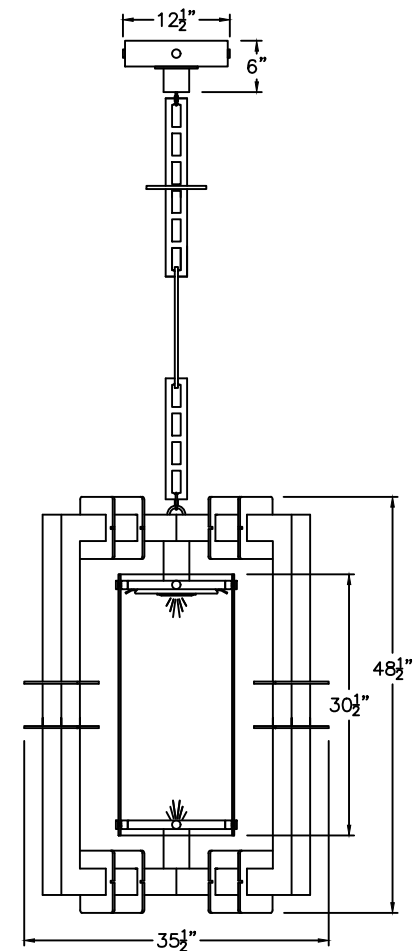

LIGHTS AT THE BOTTOM OF THE RING

AVAILABLE IN  
GAS & ELECTRIC  
WITH EXCEPTION  
OF SMALL SIZE

\* ACTUAL DIMENSIONS MAY VARY UP TO 1/2"

CUSTOM DRAWING CHANGES

© 2017 SOLARA ENCHAINMENT  
UNAUTHORIZED USE OF THIS  
PLAN IS IN VIOLATION OF THE  
U.S. COPYRIGHT ACT TITLE 17  
OF THE U.S. CODE.

DESIGN:	MAYA I
LINE:	PENDANT STEM
FILE:	OLS-MOD-B-007-03SET-EL-S100-V1
DATE REV :	29/12/20
DRAWN BY :	ADGS

SMALL  
B-007-04A1  
18" W X 25" H

MEDIUM  
B-007-04A2  
26" W X 38" H

LARGE  
B-007-04A3  
31 1/2" W X 46 1/2" H

X-LARGE  
B-007-04A4  
35 1/2" W X 48 1/2" H

ONLY AVAILABLE  
IN ELECTRIC

\* ACTUAL DIMENSIONS MAY VARY UP TO 1/2"

CUSTOM DRAWING CHANGES

© 2017 SOLARA ENCHAINMENT  
UNAUTHORIZED USE OF THIS  
PLAN IS IN VIOLATION OF THE  
U.S. COPYRIGHT ACT TITLE 17  
OF THE U.S. CODE.

X LARGE  
B-007-124  
14 1/2" W X 16"H

ONLY AVAILABLE  
IN ELECTRIC

\* ACTUAL DIMENSIONS MAY VARY UP TO 1/2"

CUSTOM DRAWING CHANGES

© 2017 SOLARA ENCHAINMENT  
UNAUTHORIZED USE OF THIS  
PLAN IS IN VIOLATION OF THE  
U.S. COPYRIGHT ACT TITLE 17  
OF THE U.S. CODE.