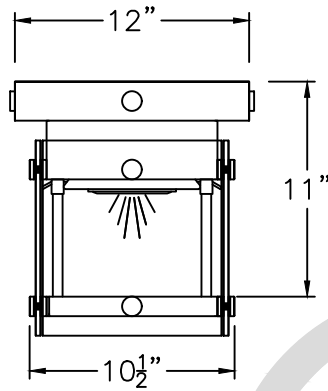

X-LARGE  
B-007-04A4  
35 1/2" W X 48 1/2" H

ONLY AVAILABLE  
IN ELECTRIC

\* ACTUAL DIMENSIONS MAY VARY UP TO 1/2"

CUSTOM DRAWING CHANGES

© 2017 SOLARA ENCHAINMENT  
UNAUTHORIZED USE OF THIS  
PLAN IS IN VIOLATION OF THE  
U.S. COPYRIGHT ACT TITLE 17  
OF THE U.S. CODE.

**LARGE**  
B-007-083

12 1/2" W\* X 77" H X 19" D

**X-LARGE**  
B-007-084

14" W\* X 85" H X 21" D

**SOLARA**  
custom doors + lighting

AVAILABLE IN  
GAS & ELECTRIC  
WITH EXCEPTION  
OF SMALL SIZE

\* ACTUAL DIMENSIONS MAY VARY UP TO 1/2"

DESIGN:	MAYA I
LINE:	TORCH MOUNT
FILE:	OLS-MOD-B-007-08SET-EL-S100-V1
DATE REV:	29/12/20
DRAWN BY:	ADGS

SMALL  
B-007-121  
8 1/2" W X 10"H

MEDIUM  
B-007-122  
10 1/2" W X 12"H

LARGE  
B-007-123  
12 1/2" W X 14"H

X LARGE  
B-007-124  
14 1/2" W X 16"H

ONLY AVAILABLE  
IN ELECTRIC

\* ACTUAL DIMENSIONS MAY VARY UP TO 1/2"

CUSTOM DRAWING CHANGES

© 2017 SOLARA ENCHAINMENT  
UNAUTHORIZED USE OF THIS  
PLAN IS IN VIOLATION OF THE  
U.S. COPYRIGHT ACT TITLE 17  
OF THE U.S. CODE.