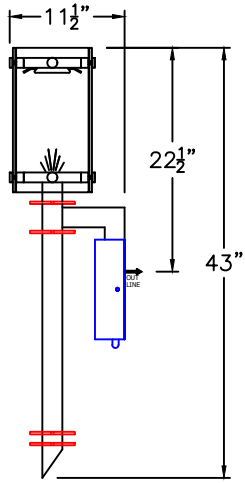

SMALL
B-007-081

8 1/2" W* X 43" H X 11 1/2" D