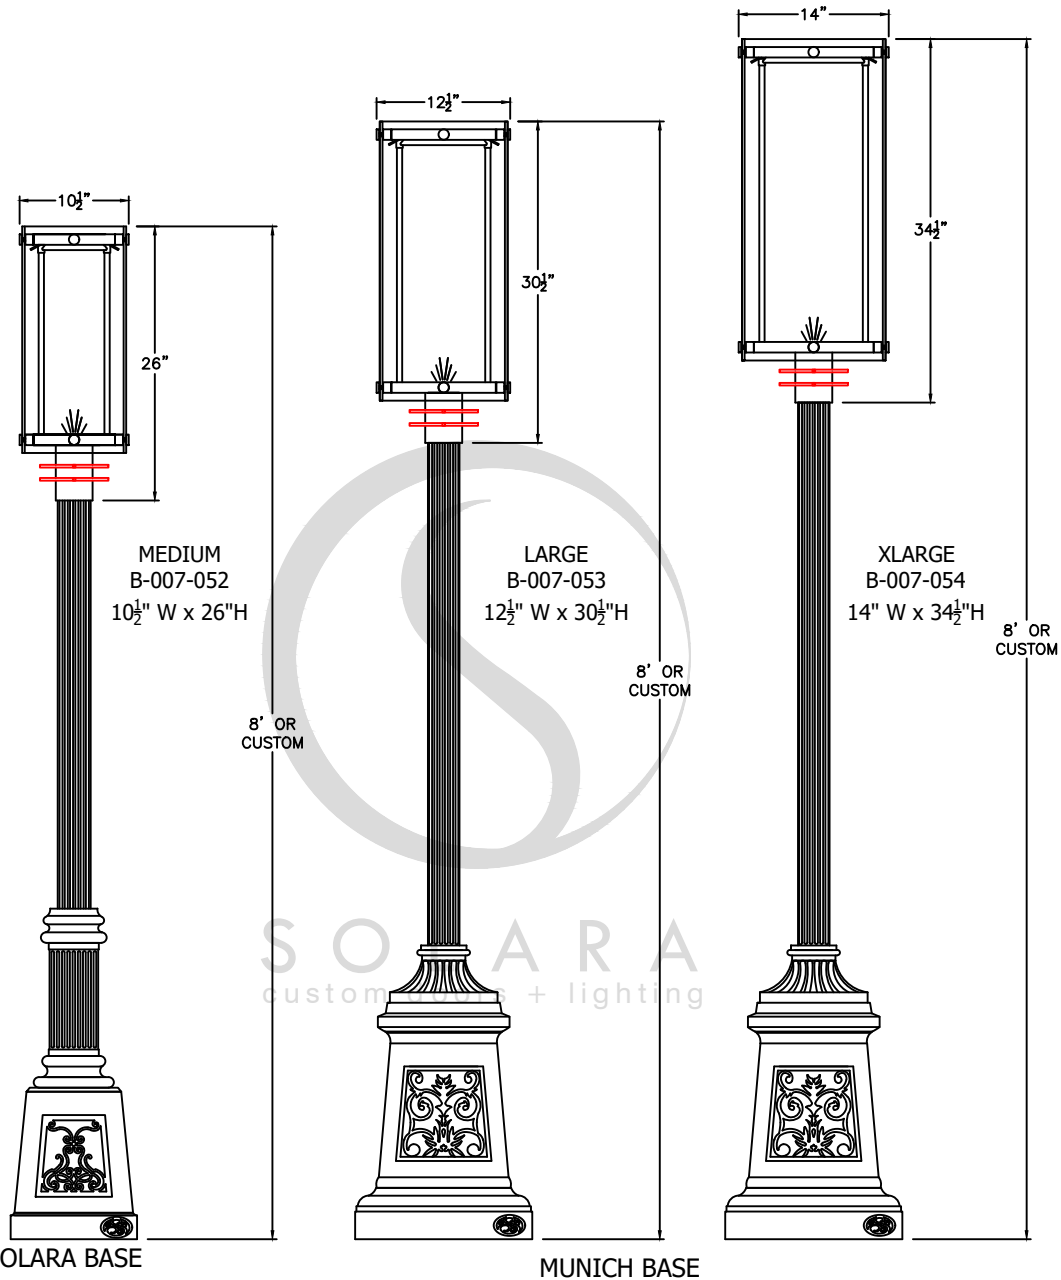

DESIGN:	MAYA I
LINE:	PENDANT STEM
FILE:	OLS-MOD-B-007-03SET-EL-S100-V1
DATE REV :	29/12/20
DRAWN BY :	ADGS

SMALL  
B-007-04A1  
18" W X 25" H

MEDIUM  
B-007-04A2  
26" W X 38" H

LARGE  
B-007-04A3  
31 1/2" W X 46 1/2" H

X-LARGE  
B-007-04A4  
35 1/2" W X 48 1/2" H

ONLY AVAILABLE  
IN ELECTRIC

\* ACTUAL DIMENSIONS MAY VARY UP TO 1/2"

CUSTOM DRAWING CHANGES

© 2017 SOLARA ENCHAINMENT  
UNAUTHORIZED USE OF THIS  
PLAN IS IN VIOLATION OF THE  
U.S. COPYRIGHT ACT TITLE 17  
OF THE U.S. CODE.

DESIGN:	MAYA I
LINE:	PENDANT CHAIN
FILE:	OLS-MOD-B-007-04SET-EL-S100-V1
DATE REV :	29/12/20
DRAWN BY :	ADGS

AVAILABLE IN  
GAS & ELECTRIC  
WITH EXCEPTION  
OF SMALL SIZE

\* ACTUAL DIMENSIONS MAY VARY UP TO 1/2"

X LARGE  
B-007-124  
14 1/2" W X 16"H

ONLY AVAILABLE  
IN ELECTRIC

\* ACTUAL DIMENSIONS MAY VARY UP TO 1/2"

CUSTOM DRAWING CHANGES

© 2017 SOLARA ENCHAINMENT  
UNAUTHORIZED USE OF THIS  
PLAN IS IN VIOLATION OF THE  
U.S. COPYRIGHT ACT TITLE 17  
OF THE U.S. CODE.