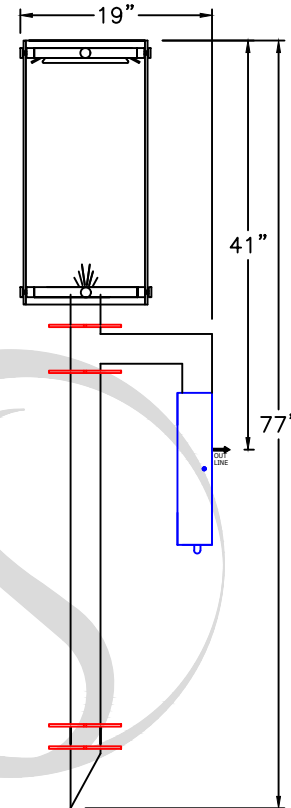

SMALL  
B-007-061  
8 1/2" W X 19" H

MEDIUM  
B-007-062  
12 1/2" W X 29" H

LARGE  
B-007-63  
13" W X 33 1/2" H

X-LARGE  
B-007-064  
15" W X 37 1/2" H

SOLARA  
custom doors + lighting

AVAILABLE IN  
GAS & ELECTRIC  
WITH EXCEPTION  
OF SMALL SIZE

DESIGN:	MAYA I
LINE:	PIER MOUNT
FILE:	OLS-MOD-B-007-06SET-EL-S100-V1
DATE REV :	29/12/20
DRAWN BY :	ADGS

**SMALL**  
B-007-081

8 1/2" W\* X 43" H X 11 1/2" D

**MEDIUM**  
B-007-082

10 1/2" W\* X 64" H X 16" D

**LARGE**  
B-007-083

12 1/2" W\* X 77" H X 19" D

**X-LARGE**  
B-007-084

14" W\* X 85" H X 21" D

**SOLARA**  
custom doors + lighting

AVAILABLE IN  
GAS & ELECTRIC  
WITH EXCEPTION  
OF SMALL SIZE

\* ACTUAL DIMENSIONS MAY VARY UP TO 1/2"

X LARGE  
B-007-124  
14 1/2" W X 16"H

ONLY AVAILABLE  
IN ELECTRIC

\* ACTUAL DIMENSIONS MAY VARY UP TO 1/2"

CUSTOM DRAWING CHANGES

© 2017 SOLARA ENCHAINMENT  
UNAUTHORIZED USE OF THIS  
PLAN IS IN VIOLATION OF THE  
U.S. COPYRIGHT ACT TITLE 17  
OF THE U.S. CODE.