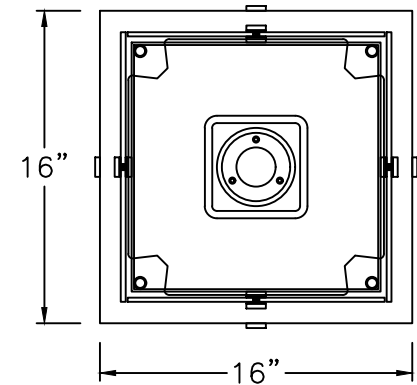

X-LARGE  
B-007-04A4  
35 1/2" W X 48 1/2" H

ONLY AVAILABLE  
IN ELECTRIC

\* ACTUAL DIMENSIONS MAY VARY UP TO 1/2"

CUSTOM DRAWING CHANGES

© 2017 SOLARA ENCHAINMENT  
UNAUTHORIZED USE OF THIS  
PLAN IS IN VIOLATION OF THE  
U.S. COPYRIGHT ACT TITLE 17  
OF THE U.S. CODE.

**LARGE**  
B-007-083

12 1/2" W\* X 77" H X 19" D

**X-LARGE**  
B-007-084

14" W\* X 85" H X 21" D

**SOLARA**  
custom doors + lighting

AVAILABLE IN  
GAS & ELECTRIC  
WITH EXCEPTION  
OF SMALL SIZE

\* ACTUAL DIMENSIONS MAY VARY UP TO 1/2"

DESIGN:	MAYA I
LINE:	TORCH MOUNT
FILE:	OLS-MOD-B-007-08SET-EL-S100-V1
DATE REV:	29/12/20
DRAWN BY:	ADGS

SMALL  
B-007-121  
8 1/2" W X 10"H

MEDIUM  
B-007-122  
10 1/2" W X 12"H

LARGE  
B-007-123  
12 1/2" W X 14"H

X LARGE  
B-007-124  
14 1/2" W X 16"H

ONLY AVAILABLE  
IN ELECTRIC

\* ACTUAL DIMENSIONS MAY VARY UP TO 1/2"

CUSTOM DRAWING CHANGES

© 2017 SOLARA ENCHAINMENT  
UNAUTHORIZED USE OF THIS  
PLAN IS IN VIOLATION OF THE  
U.S. COPYRIGHT ACT TITLE 17  
OF THE U.S. CODE.