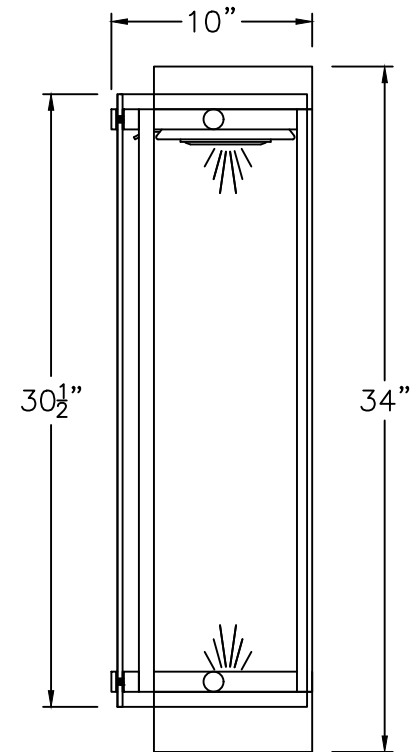

## MAYA I

[www.solarcustomdoorsandlighting.com](http://www.solarcustomdoorsandlighting.com)

1-888-8SOLARA

---

SMALL  
B-007-001  
8 1/2" W\* X 17 1/2" H X 7" D

MEDIUM  
B-007-002  
10 1/2" W\* X 25" H X 8 3/4" D

LARGE  
B-007-003  
12 1/2" W\* X 29 1/2" H X 9" D

X-LARGE  
B-007-004  
14" W\* X 34" H X 10" D

SOLARA  
custom doors + lighting

ONLY AVAILABLE  
IN ELECTRIC

\* ACTUAL DIMENSIONS MAY VARY UP TO 1/2"

\* THE WIDTH DEPENDS ON THE TYPE OF GLASS

SMALL  
B-007-011  
8 1/2" W\* X 30" H X 15" D

MEDIUM  
B-007-012  
10 1/2" W\* X 40" H X 20" D

LARGE  
B-007-013  
12 1/2" W\* X 48" H X 23" D

X-LARGE  
B-007-014  
14" W\* X 53" H X 25" D

SOLARA  
custom doors + lighting

X LARGE  
B-007-124  
14 1/2" W X 16"H

ONLY AVAILABLE  
IN ELECTRIC

\* ACTUAL DIMENSIONS MAY VARY UP TO 1/2"

CUSTOM DRAWING CHANGES

© 2017 SOLARA ENCHAINMENT  
UNAUTHORIZED USE OF THIS  
PLAN IS IN VIOLATION OF THE  
U.S. COPYRIGHT ACT TITLE 17  
OF THE U.S. CODE.