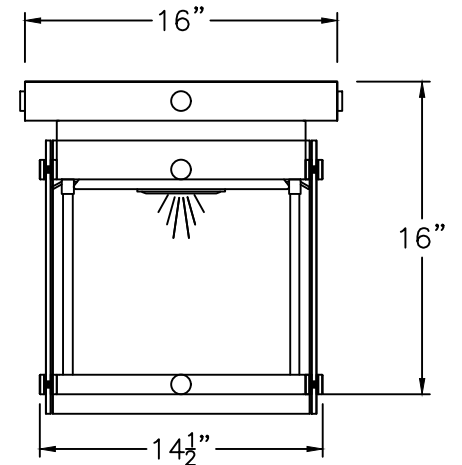

X-LARGE  
B-007-04A4  
35 1/2" W X 48 1/2" H

ONLY AVAILABLE  
IN ELECTRIC

\* ACTUAL DIMENSIONS MAY VARY UP TO 1/2"

CUSTOM DRAWING CHANGES

© 2017 SOLARA ENCHAINMENT  
UNAUTHORIZED USE OF THIS  
PLAN IS IN VIOLATION OF THE  
U.S. COPYRIGHT ACT TITLE 17  
OF THE U.S. CODE.

**LARGE**  
B-007-083

12 1/2" W\* X 77" H X 19" D

**X-LARGE**  
B-007-084

14" W\* X 85" H X 21" D

**SOLARA**  
custom doors + lighting

AVAILABLE IN  
GAS & ELECTRIC  
WITH EXCEPTION  
OF SMALL SIZE

\* ACTUAL DIMENSIONS MAY VARY UP TO 1/2"

DESIGN:	MAYA I
LINE:	TORCH MOUNT
FILE:	OLS-MOD-B-007-08SET-EL-S100-V1
DATE REV:	29/12/20
DRAWN BY:	ADGS

SMALL  
B-007-121  
8 1/2" W X 10"H

MEDIUM  
B-007-122  
10 1/2" W X 12"H

LARGE  
B-007-123  
12 1/2" W X 14"H

X LARGE  
B-007-124  
14 1/2" W X 16"H

ONLY AVAILABLE  
IN ELECTRIC

\* ACTUAL DIMENSIONS MAY VARY UP TO 1/2"

CUSTOM DRAWING CHANGES

© 2017 SOLARA ENCHAINMENT  
UNAUTHORIZED USE OF THIS  
PLAN IS IN VIOLATION OF THE  
U.S. COPYRIGHT ACT TITLE 17  
OF THE U.S. CODE.