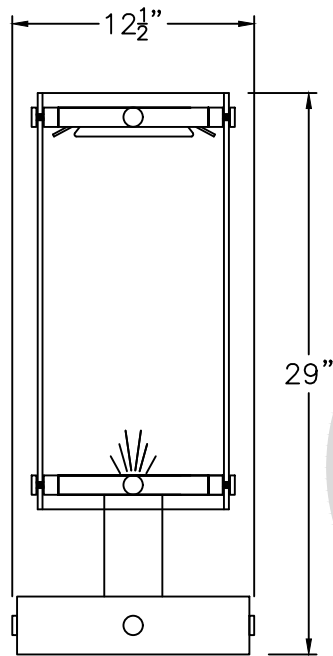

X-LARGE  
B-007-04A4  
35 1/2" W X 48 1/2" H

ONLY AVAILABLE  
IN ELECTRIC

\* ACTUAL DIMENSIONS MAY VARY UP TO 1/2"

CUSTOM DRAWING CHANGES

© 2017 SOLARA ENCHAINMENT  
UNAUTHORIZED USE OF THIS  
PLAN IS IN VIOLATION OF THE  
U.S. COPYRIGHT ACT TITLE 17  
OF THE U.S. CODE.

SMALL  
B-007-061  
8 1/2" W X 19" H

MEDIUM  
B-007-062  
12 1/2" W X 29" H

LARGE  
B-007-63  
13" W X 33 1/2" H

X-LARGE  
B-007-064  
15" W X 37 1/2" H

SOLARA  
custom doors + lighting

AVAILABLE IN  
GAS & ELECTRIC  
WITH EXCEPTION  
OF SMALL SIZE

**LARGE**  
B-007-083

12 1/2" W\* X 77" H X 19" D

**X-LARGE**  
B-007-084

14" W\* X 85" H X 21" D

**SOLARA**  
custom doors + lighting

AVAILABLE IN  
GAS & ELECTRIC  
WITH EXCEPTION  
OF SMALL SIZE

\* ACTUAL DIMENSIONS MAY VARY UP TO 1/2"

X LARGE  
B-007-124  
14 1/2" W X 16"H

ONLY AVAILABLE  
IN ELECTRIC

\* ACTUAL DIMENSIONS MAY VARY UP TO 1/2"

CUSTOM DRAWING CHANGES

© 2017 SOLARA ENCHAINMENT  
UNAUTHORIZED USE OF THIS  
PLAN IS IN VIOLATION OF THE  
U.S. COPYRIGHT ACT TITLE 17  
OF THE U.S. CODE.