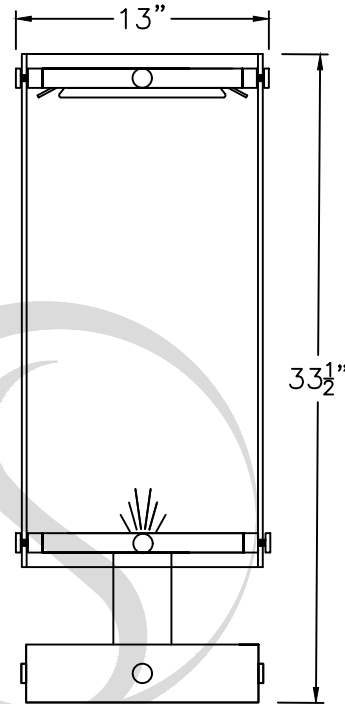

X-LARGE  
B-007-04A4  
35 1/2" W X 48 1/2" H

ONLY AVAILABLE  
IN ELECTRIC

\* ACTUAL DIMENSIONS MAY VARY UP TO 1/2"

CUSTOM DRAWING CHANGES

© 2017 SOLARA ENCHAINMENT  
UNAUTHORIZED USE OF THIS  
PLAN IS IN VIOLATION OF THE  
U.S. COPYRIGHT ACT TITLE 17  
OF THE U.S. CODE.

SMALL  
B-007-061  
8 1/2" W X 19" H

MEDIUM  
B-007-062  
12 1/2" W X 29" H

LARGE  
B-007-63  
13" W X 33 1/2" H

X-LARGE  
B-007-064  
15" W X 37 1/2" H

SOLARA  
custom doors + lighting

AVAILABLE IN  
GAS & ELECTRIC  
WITH EXCEPTION  
OF SMALL SIZE

**LARGE**  
B-007-083

12 1/2" W\* X 77" H X 19" D

**X-LARGE**  
B-007-084

14" W\* X 85" H X 21" D

**SOLARA**  
custom doors + lighting

AVAILABLE IN  
GAS & ELECTRIC  
WITH EXCEPTION  
OF SMALL SIZE

\* ACTUAL DIMENSIONS MAY VARY UP TO 1/2"

X LARGE  
B-007-124  
14 1/2" W X 16"H

ONLY AVAILABLE  
IN ELECTRIC

\* ACTUAL DIMENSIONS MAY VARY UP TO 1/2"

CUSTOM DRAWING CHANGES

© 2017 SOLARA ENCHAINMENT  
UNAUTHORIZED USE OF THIS  
PLAN IS IN VIOLATION OF THE  
U.S. COPYRIGHT ACT TITLE 17  
OF THE U.S. CODE.