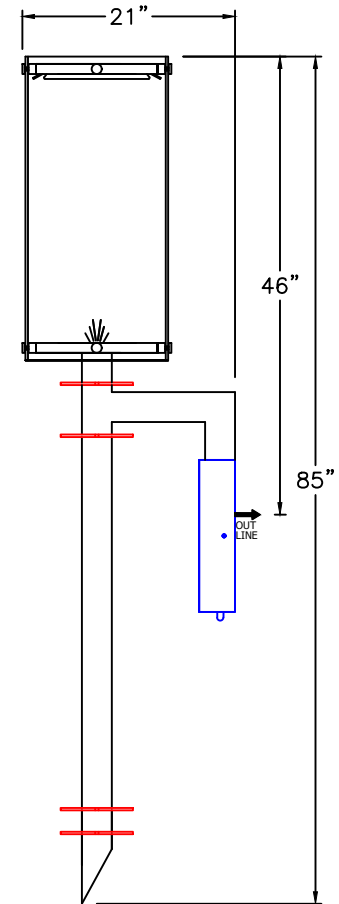

SMALL  
B-007-061  
8 1/2" W X 19" H

MEDIUM  
B-007-062  
12 1/2" W X 29" H

LARGE  
B-007-63  
13" W X 33 1/2" H

X-LARGE  
B-007-064  
15" W X 37 1/2" H

SOLARA  
custom doors + lighting

AVAILABLE IN  
GAS & ELECTRIC  
WITH EXCEPTION  
OF SMALL SIZE

DESIGN:	MAYA I
LINE:	PIER MOUNT
FILE:	OLS-MOD-B-007-06SET-EL-S100-V1
DATE REV :	29/12/20
DRAWN BY :	ADGS

**SMALL**  
B-007-081

8 1/2" W\* X 43" H X 11 1/2" D

**MEDIUM**  
B-007-082

10 1/2" W\* X 64" H X 16" D

**LARGE**  
B-007-083

12 1/2" W\* X 77" H X 19" D

**X-LARGE**  
B-007-084

14" W\* X 85" H X 21" D

**SOLARA**  
custom doors + lighting

AVAILABLE IN  
GAS & ELECTRIC  
WITH EXCEPTION  
OF SMALL SIZE

\* ACTUAL DIMENSIONS MAY VARY UP TO 1/2"

X LARGE  
B-007-124  
14 1/2" W X 16"H

ONLY AVAILABLE  
IN ELECTRIC

\* ACTUAL DIMENSIONS MAY VARY UP TO 1/2"

CUSTOM DRAWING CHANGES

© 2017 SOLARA ENCHAINMENT  
UNAUTHORIZED USE OF THIS  
PLAN IS IN VIOLATION OF THE  
U.S. COPYRIGHT ACT TITLE 17  
OF THE U.S. CODE.