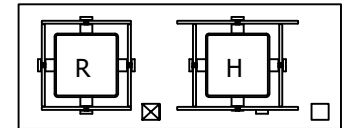

DESIGN:	MAYA I
LINE:	PENDANT STEM
FILE:	OLS-MOD-B-007-03SET-EL-S100-V1
DATE REV :	29/12/20
DRAWN BY :	ADGS

SMALL  
B-007-04A1  
18" W X 25" H

MEDIUM  
B-007-04A2  
26" W X 38" H

LARGE  
B-007-04A3  
31 1/2" W X 46 1/2" H

X-LARGE  
B-007-04A4  
35 1/2" W X 48 1/2" H

ONLY AVAILABLE  
IN ELECTRIC

\* ACTUAL DIMENSIONS MAY VARY UP TO 1/2"

CUSTOM DRAWING CHANGES

© 2017 SOLARA ENCHAINMENT  
UNAUTHORIZED USE OF THIS  
PLAN IS IN VIOLATION OF THE  
U.S. COPYRIGHT ACT TITLE 17  
OF THE U.S. CODE.