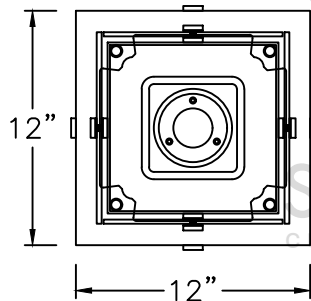

X-LARGE  
B-007-04A4  
35 1/2" W X 48 1/2" H

ONLY AVAILABLE  
IN ELECTRIC

\* ACTUAL DIMENSIONS MAY VARY UP TO 1/2"

CUSTOM DRAWING CHANGES

© 2017 SOLARA ENCHAINMENT  
UNAUTHORIZED USE OF THIS  
PLAN IS IN VIOLATION OF THE  
U.S. COPYRIGHT ACT TITLE 17  
OF THE U.S. CODE.

**LARGE**  
B-007-083

12 1/2" W\* X 77" H X 19" D

**X-LARGE**  
B-007-084

14" W\* X 85" H X 21" D

**SOLARA**  
custom doors + lighting

AVAILABLE IN  
GAS & ELECTRIC  
WITH EXCEPTION  
OF SMALL SIZE

\* ACTUAL DIMENSIONS MAY VARY UP TO 1/2"

DESIGN:	MAYA I
LINE:	TORCH MOUNT
FILE:	OLS-MOD-B-007-08SET-EL-S100-V1
DATE REV:	29/12/20
DRAWN BY:	ADGS

SMALL  
B-007-121  
8 1/2" W X 10"H

MEDIUM  
B-007-122  
10 1/2" W X 12"H

LARGE  
B-007-123  
12 1/2" W X 14"H

X LARGE  
B-007-124  
14 1/2" W X 16"H

ONLY AVAILABLE  
IN ELECTRIC

\* ACTUAL DIMENSIONS MAY VARY UP TO 1/2"

CUSTOM DRAWING CHANGES

© 2017 SOLARA ENCHAINMENT  
UNAUTHORIZED USE OF THIS  
PLAN IS IN VIOLATION OF THE  
U.S. COPYRIGHT ACT TITLE 17  
OF THE U.S. CODE.