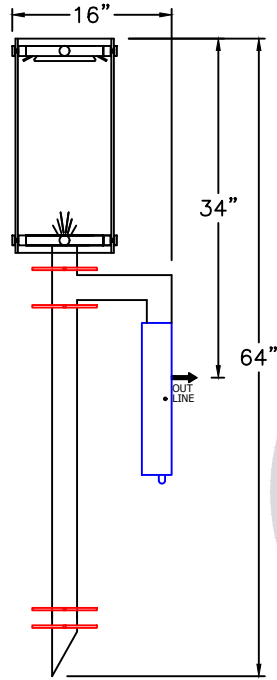

MEDIUM
B-007-082

10 1/2" W* X 64" H X 16" D