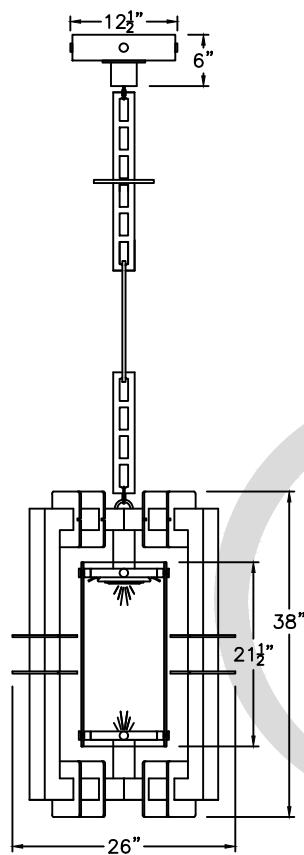

DESIGN:	MAYA I
LINE:	WALL MOUNT
FILE:	OLS-MOD-B-007-01SET-EL-S100
DATE REV:	28/12/20
DRAWN BY:	ADGS

MEDIUM  
B-007-03A2  
26" W X 38" H

LARGE  
B-007-03A3  
31 1/2" W X 46 1/2" H

X-LARGE  
B-007-03A4  
31 1/2" W X 48 1/2" H

LIGHTS AT THE BOTTOM OF THE RING

AVAILABLE IN  
GAS & ELECTRIC  
WITH EXCEPTION  
OF SMALL SIZE

\* ACTUAL DIMENSIONS MAY VARY UP TO 1/2"

CUSTOM DRAWING CHANGES

© 2017 SOLARA ENCHAINMENT  
UNAUTHORIZED USE OF THIS  
PLAN IS IN VIOLATION OF THE  
U.S. COPYRIGHT ACT TITLE 17  
OF THE U.S. CODE.

DESIGN:	MAYA I
LINE:	PENDANT STEM
FILE:	OLS-MOD-B-007-03SET-EL-S100-V1
DATE REV :	29/12/20
DRAWN BY :	ADGS

SMALL  
B-007-04A1  
18" W X 25" H

MEDIUM  
B-007-04A2  
26" W X 38" H

LARGE  
B-007-04A3  
31 1/2" W X 46 1/2" H

X-LARGE  
B-007-04A4  
35 1/2" W X 48 1/2" H

ONLY AVAILABLE  
IN ELECTRIC

\* ACTUAL DIMENSIONS MAY VARY UP TO 1/2"

CUSTOM DRAWING CHANGES

© 2017 SOLARA ENCHAINMENT  
UNAUTHORIZED USE OF THIS  
PLAN IS IN VIOLATION OF THE  
U.S. COPYRIGHT ACT TITLE 17  
OF THE U.S. CODE.