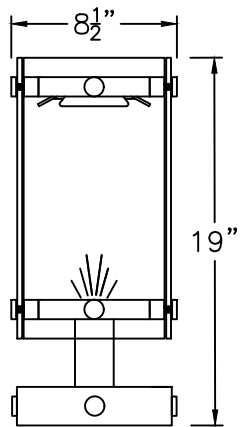

X-LARGE  
B-007-04A4  
35 1/2" W X 48 1/2" H

ONLY AVAILABLE  
IN ELECTRIC

\* ACTUAL DIMENSIONS MAY VARY UP TO 1/2"

CUSTOM DRAWING CHANGES

© 2017 SOLARA ENCHAINMENT  
UNAUTHORIZED USE OF THIS  
PLAN IS IN VIOLATION OF THE  
U.S. COPYRIGHT ACT TITLE 17  
OF THE U.S. CODE.

SMALL  
B-007-061  
8 1/2" W X 19" H

MEDIUM  
B-007-062  
12 1/2" W X 29" H

LARGE  
B-007-63  
13" W X 33 1/2" H

X-LARGE  
B-007-064  
15" W X 37 1/2" H

SOLARA  
custom doors + lighting

AVAILABLE IN  
GAS & ELECTRIC  
WITH EXCEPTION  
OF SMALL SIZE

**LARGE**  
B-007-083

12 1/2" W\* X 77" H X 19" D

**X-LARGE**  
B-007-084

14" W\* X 85" H X 21" D

**SOLARA**  
custom doors + lighting

AVAILABLE IN  
GAS & ELECTRIC  
WITH EXCEPTION  
OF SMALL SIZE

\* ACTUAL DIMENSIONS MAY VARY UP TO 1/2"

X LARGE  
B-007-124  
14 1/2" W X 16"H

ONLY AVAILABLE  
IN ELECTRIC

\* ACTUAL DIMENSIONS MAY VARY UP TO 1/2"

CUSTOM DRAWING CHANGES

© 2017 SOLARA ENCHAINMENT  
UNAUTHORIZED USE OF THIS  
PLAN IS IN VIOLATION OF THE  
U.S. COPYRIGHT ACT TITLE 17  
OF THE U.S. CODE.