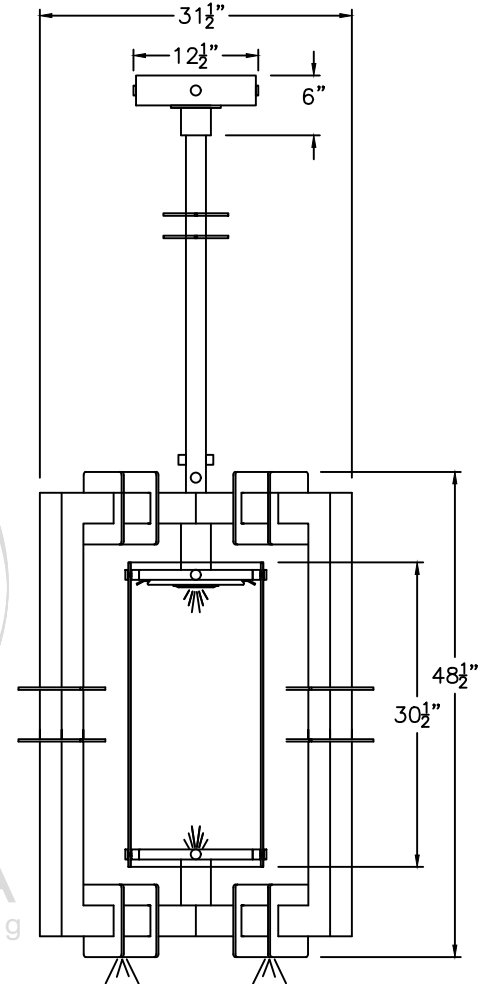

SMALL  
B-007-011  
8 1/2" W\* X 30" H X 15" D

MEDIUM  
B-007-012  
10 1/2" W\* X 40" H X 20" D

LARGE  
B-007-013  
12 1/2" W\* X 48" H X 23" D

X-LARGE  
B-007-014  
14" W\* X 53" H X 25" D

SOLARA  
custom doors + lighting

DESIGN:	MAYA I
LINE:	WALL MOUNT
FILE:	OLS-MOD-B-007-01SET-EL-S100
DATE REV:	28/12/20
DRAWN BY:	ADGS

MEDIUM  
B-007-03A2  
26" W X 38" H

LARGE  
B-007-03A3  
31 1/2" W X 46 1/2" H

X-LARGE  
B-007-03A4  
31 1/2" W X 48 1/2" H

X-LARGE  
B-007-04A4  
35 1/2" W X 48 1/2" H

ONLY AVAILABLE  
IN ELECTRIC

\* ACTUAL DIMENSIONS MAY VARY UP TO 1/2"

CUSTOM DRAWING CHANGES

© 2017 SOLARA ENCHAINMENT  
UNAUTHORIZED USE OF THIS  
PLAN IS IN VIOLATION OF THE  
U.S. COPYRIGHT ACT TITLE 17  
OF THE U.S. CODE.

X LARGE  
B-007-124  
14 1/2" W X 16"H

ONLY AVAILABLE  
IN ELECTRIC

\* ACTUAL DIMENSIONS MAY VARY UP TO 1/2"

CUSTOM DRAWING CHANGES

© 2017 SOLARA ENCHAINMENT  
UNAUTHORIZED USE OF THIS  
PLAN IS IN VIOLATION OF THE  
U.S. COPYRIGHT ACT TITLE 17  
OF THE U.S. CODE.