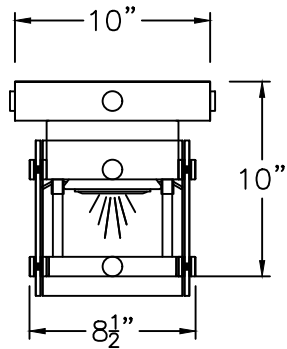

X-LARGE  
B-007-04A4  
35 1/2" W X 48 1/2" H

ONLY AVAILABLE  
IN ELECTRIC

\* ACTUAL DIMENSIONS MAY VARY UP TO 1/2"

CUSTOM DRAWING CHANGES

© 2017 SOLARA ENCHAINMENT  
UNAUTHORIZED USE OF THIS  
PLAN IS IN VIOLATION OF THE  
U.S. COPYRIGHT ACT TITLE 17  
OF THE U.S. CODE.

**LARGE**  
B-007-083

12 1/2" W\* X 77" H X 19" D

**X-LARGE**  
B-007-084

14" W\* X 85" H X 21" D

**SOLARA**  
custom doors + lighting

AVAILABLE IN  
GAS & ELECTRIC  
WITH EXCEPTION  
OF SMALL SIZE

\* ACTUAL DIMENSIONS MAY VARY UP TO 1/2"

DESIGN:	MAYA I
LINE:	TORCH MOUNT
FILE:	OLS-MOD-B-007-08SET-EL-S100-V1
DATE REV:	29/12/20
DRAWN BY:	ADGS

SMALL  
B-007-121  
8 1/2" W X 10"H

MEDIUM  
B-007-122  
10 1/2" W X 12"H

LARGE  
B-007-123  
12 1/2" W X 14"H

X LARGE  
B-007-124  
14 1/2" W X 16"H

ONLY AVAILABLE  
IN ELECTRIC

\* ACTUAL DIMENSIONS MAY VARY UP TO 1/2"

CUSTOM DRAWING CHANGES

© 2017 SOLARA ENCHAINMENT  
UNAUTHORIZED USE OF THIS  
PLAN IS IN VIOLATION OF THE  
U.S. COPYRIGHT ACT TITLE 17  
OF THE U.S. CODE.