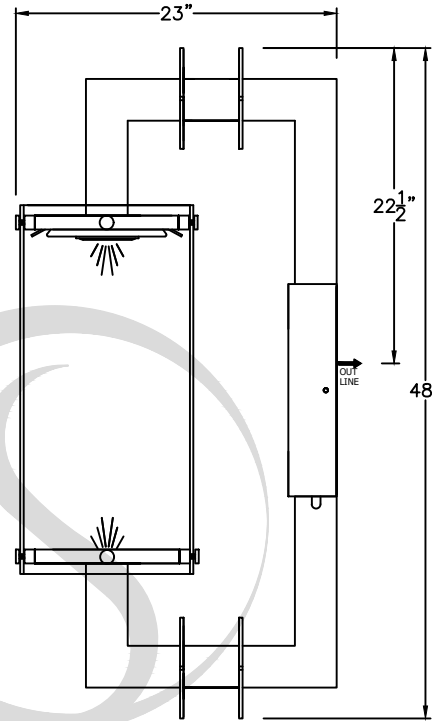

LARGE  
B-007-003  
12 1/2" W\* X 29 1/2" H X 9" D

X-LARGE  
B-007-004  
14" W\* X 34" H X 10" D

SOLARA  
custom doors + lighting

ONLY AVAILABLE  
IN ELECTRIC

\* ACTUAL DIMENSIONS MAY VARY UP TO 1/2"

\* THE WIDTH DEPENDS ON THE TYPE OF GLASS

SMALL  
B-007-011  
8 1/2" W\* X 30" H X 15" D

MEDIUM  
B-007-012  
10 1/2" W\* X 40" H X 20" D

LARGE  
B-007-013  
12 1/2" W\* X 48" H X 23" D

X-LARGE  
B-007-014  
14" W\* X 53" H X 25" D

SOLARA  
custom doors + lighting

X-LARGE  
B-007-04A4  
35 1/2" W X 48 1/2" H

ONLY AVAILABLE  
IN ELECTRIC

\* ACTUAL DIMENSIONS MAY VARY UP TO 1/2"

CUSTOM DRAWING CHANGES

© 2017 SOLARA ENCHAINMENT  
UNAUTHORIZED USE OF THIS  
PLAN IS IN VIOLATION OF THE  
U.S. COPYRIGHT ACT TITLE 17  
OF THE U.S. CODE.

X LARGE  
B-007-124  
14 1/2" W X 16"H

ONLY AVAILABLE  
IN ELECTRIC

\* ACTUAL DIMENSIONS MAY VARY UP TO 1/2"

CUSTOM DRAWING CHANGES

© 2017 SOLARA ENCHAINMENT  
UNAUTHORIZED USE OF THIS  
PLAN IS IN VIOLATION OF THE  
U.S. COPYRIGHT ACT TITLE 17  
OF THE U.S. CODE.