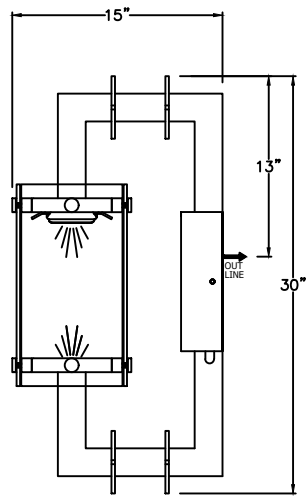

SMALL
B-007-011
8 1/2" W* X 30" H X 15" D