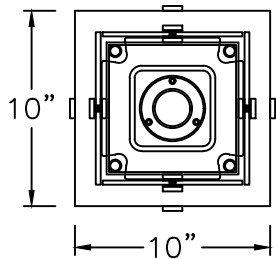

X-LARGE  
B-007-04A4  
35 1/2" W X 48 1/2" H

ONLY AVAILABLE  
IN ELECTRIC

\* ACTUAL DIMENSIONS MAY VARY UP TO 1/2"

CUSTOM DRAWING CHANGES

© 2017 SOLARA ENCHAINMENT  
UNAUTHORIZED USE OF THIS  
PLAN IS IN VIOLATION OF THE  
U.S. COPYRIGHT ACT TITLE 17  
OF THE U.S. CODE.

**LARGE**  
B-007-083

12 1/2" W\* X 77" H X 19" D

**X-LARGE**  
B-007-084

14" W\* X 85" H X 21" D

**SOLARA**  
custom doors + lighting

AVAILABLE IN  
GAS & ELECTRIC  
WITH EXCEPTION  
OF SMALL SIZE

\* ACTUAL DIMENSIONS MAY VARY UP TO 1/2"

DESIGN:	MAYA I
LINE:	TORCH MOUNT
FILE:	OLS-MOD-B-007-08SET-EL-S100-V1
DATE REV:	29/12/20
DRAWN BY:	ADGS

SMALL  
B-007-121  
8 1/2" W X 10"H

MEDIUM  
B-007-122  
10 1/2" W X 12"H

LARGE  
B-007-123  
12 1/2" W X 14"H

X LARGE  
B-007-124  
14 1/2" W X 16"H

ONLY AVAILABLE  
IN ELECTRIC

\* ACTUAL DIMENSIONS MAY VARY UP TO 1/2"

CUSTOM DRAWING CHANGES

© 2017 SOLARA ENCHAINMENT  
UNAUTHORIZED USE OF THIS  
PLAN IS IN VIOLATION OF THE  
U.S. COPYRIGHT ACT TITLE 17  
OF THE U.S. CODE.