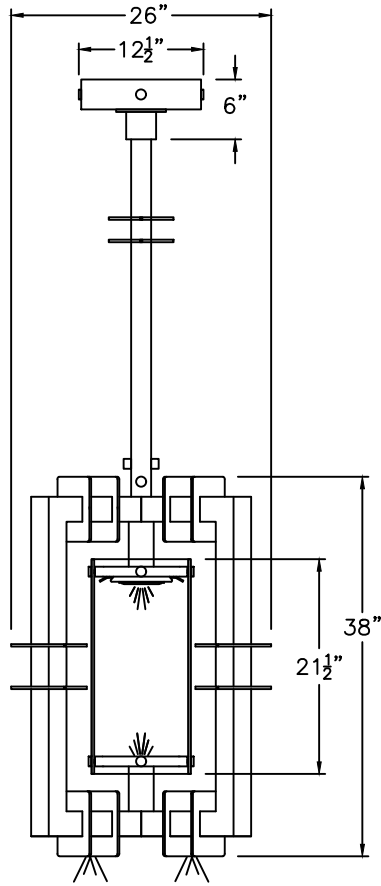

SMALL  
B-007-011  
8 1/2" W\* X 30" H X 15" D

MEDIUM  
B-007-012  
10 1/2" W\* X 40" H X 20" D

LARGE  
B-007-013  
12 1/2" W\* X 48" H X 23" D

X-LARGE  
B-007-014  
14" W\* X 53" H X 25" D

SOLARA  
custom doors + lighting

DESIGN:	MAYA I
LINE:	WALL MOUNT
FILE:	OLS-MOD-B-007-01SET-EL-S100
DATE REV:	28/12/20
DRAWN BY:	ADGS

MEDIUM  
B-007-03A2  
26" W X 38" H

LARGE  
B-007-03A3  
31 1/2" W X 46 1/2" H

X-LARGE  
B-007-03A4  
31 1/2" W X 48 1/2" H

X-LARGE  
B-007-04A4  
35 1/2" W X 48 1/2" H

ONLY AVAILABLE  
IN ELECTRIC

\* ACTUAL DIMENSIONS MAY VARY UP TO 1/2"

CUSTOM DRAWING CHANGES

© 2017 SOLARA ENCHAINMENT  
UNAUTHORIZED USE OF THIS  
PLAN IS IN VIOLATION OF THE  
U.S. COPYRIGHT ACT TITLE 17  
OF THE U.S. CODE.

X LARGE  
B-007-124  
14 1/2" W X 16"H

ONLY AVAILABLE  
IN ELECTRIC

\* ACTUAL DIMENSIONS MAY VARY UP TO 1/2"

CUSTOM DRAWING CHANGES

© 2017 SOLARA ENCHAINMENT  
UNAUTHORIZED USE OF THIS  
PLAN IS IN VIOLATION OF THE  
U.S. COPYRIGHT ACT TITLE 17  
OF THE U.S. CODE.