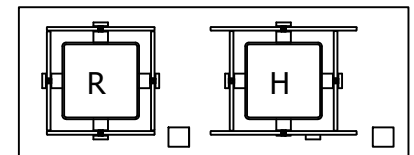

SOLARA
custom doors + lighting

AVAILABLE IN
GAS & ELECTRIC
WITH EXCEPTION
OF SMALL SIZE

* ACTUAL DIMENSIONS MAY VARY UP TO 1/2"

CUSTOM DRAWING CHANGES

© 2017 SOLARA ENCHAINMENT
UNAUTHORIZED USE OF THIS
PLAN IS IN VIOLATION OF THE
U.S. COPYRIGHT ACT TITLE 17
OF THE U.S. CODE.

DESIGN:	MAYA I
LINE:	WALL MOUNT
FILE:	OLS-MOD-B-007-01SET-EL-S100
DATE REV:	28/12/20
DRAWN BY:	ADGS