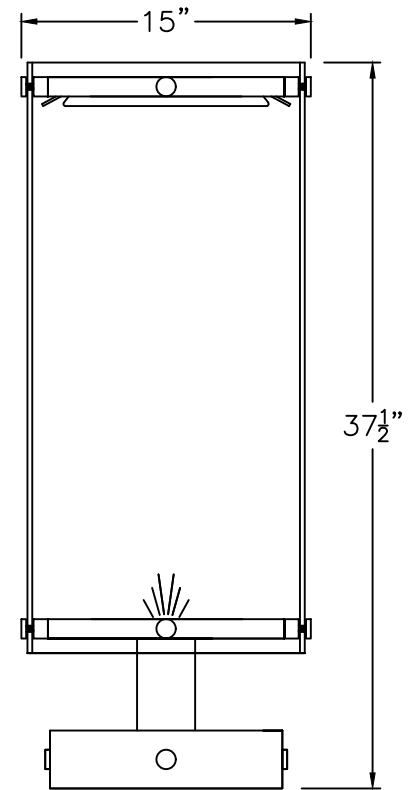

X-LARGE  
B-007-04A4  
35 1/2" W X 48 1/2" H

ONLY AVAILABLE  
IN ELECTRIC

\* ACTUAL DIMENSIONS MAY VARY UP TO 1/2"

CUSTOM DRAWING CHANGES

© 2017 SOLARA ENCHAINMENT  
UNAUTHORIZED USE OF THIS  
PLAN IS IN VIOLATION OF THE  
U.S. COPYRIGHT ACT TITLE 17  
OF THE U.S. CODE.

SMALL  
B-007-061  
8 1/2" W X 19" H

MEDIUM  
B-007-062  
12 1/2" W X 29" H

LARGE  
B-007-63  
13" W X 33 1/2" H

X-LARGE  
B-007-064  
15" W X 37 1/2" H

SOLARA  
custom doors + lighting

AVAILABLE IN  
GAS & ELECTRIC  
WITH EXCEPTION  
OF SMALL SIZE

**LARGE**  
B-007-083

12 1/2" W\* X 77" H X 19" D

**X-LARGE**  
B-007-084

14" W\* X 85" H X 21" D

**SOLARA**  
custom doors + lighting

AVAILABLE IN  
GAS & ELECTRIC  
WITH EXCEPTION  
OF SMALL SIZE

\* ACTUAL DIMENSIONS MAY VARY UP TO 1/2"

X LARGE  
B-007-124  
14 1/2" W X 16"H

ONLY AVAILABLE  
IN ELECTRIC

\* ACTUAL DIMENSIONS MAY VARY UP TO 1/2"

CUSTOM DRAWING CHANGES

© 2017 SOLARA ENCHAINMENT  
UNAUTHORIZED USE OF THIS  
PLAN IS IN VIOLATION OF THE  
U.S. COPYRIGHT ACT TITLE 17  
OF THE U.S. CODE.