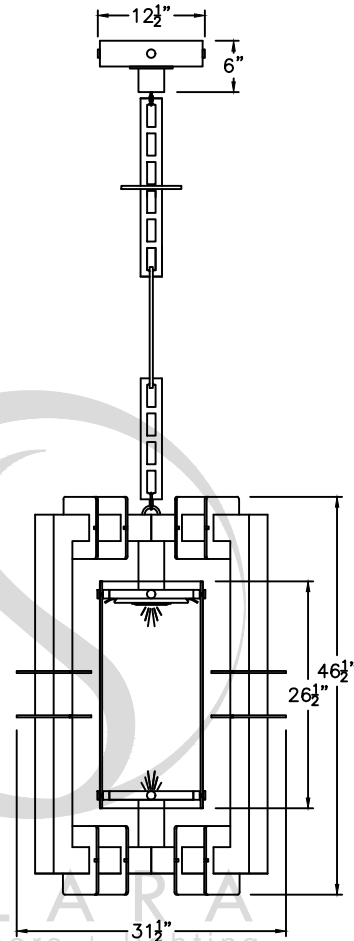

LIGHTS AT THE BOTTOM OF THE RING

AVAILABLE IN  
GAS & ELECTRIC  
WITH EXCEPTION  
OF SMALL SIZE

\* ACTUAL DIMENSIONS MAY VARY UP TO 1/2"

CUSTOM DRAWING CHANGES

© 2017 SOLARA ENCHAINMENT  
UNAUTHORIZED USE OF THIS  
PLAN IS IN VIOLATION OF THE  
U.S. COPYRIGHT ACT TITLE 17  
OF THE U.S. CODE.

DESIGN:	MAYA I
LINE:	PENDANT STEM
FILE:	OLS-MOD-B-007-03SET-EL-S100-V1
DATE REV :	29/12/20
DRAWN BY :	ADGS

SMALL  
B-007-04A1  
18" W X 25" H

MEDIUM  
B-007-04A2  
26" W X 38" H

LARGE  
B-007-04A3  
31 1/2" W X 46 1/2" H

X-LARGE  
B-007-04A4  
35 1/2" W X 48 1/2" H

ONLY AVAILABLE  
IN ELECTRIC

\* ACTUAL DIMENSIONS MAY VARY UP TO 1/2"

CUSTOM DRAWING CHANGES

© 2017 SOLARA ENCHAINMENT  
UNAUTHORIZED USE OF THIS  
PLAN IS IN VIOLATION OF THE  
U.S. COPYRIGHT ACT TITLE 17  
OF THE U.S. CODE.

X LARGE  
B-007-124  
14 1/2" W X 16"H

ONLY AVAILABLE  
IN ELECTRIC

\* ACTUAL DIMENSIONS MAY VARY UP TO 1/2"

CUSTOM DRAWING CHANGES

© 2017 SOLARA ENCHAINMENT  
UNAUTHORIZED USE OF THIS  
PLAN IS IN VIOLATION OF THE  
U.S. COPYRIGHT ACT TITLE 17  
OF THE U.S. CODE.