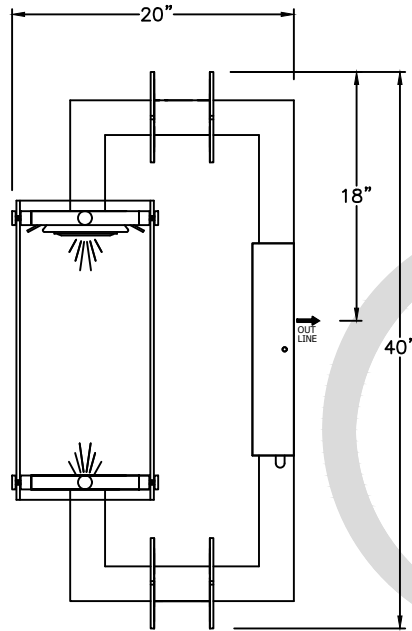

LARGE  
B-007-003  
12 1/2" W\* X 29 1/2" H X 9" D

X-LARGE  
B-007-004  
14" W\* X 34" H X 10" D

SOLARA  
custom doors + lighting

ONLY AVAILABLE  
IN ELECTRIC

\* ACTUAL DIMENSIONS MAY VARY UP TO 1/2"

\* THE WIDTH DEPENDS ON THE TYPE OF GLASS

SMALL  
B-007-011  
8 1/2" W\* X 30" H X 15" D

MEDIUM  
B-007-012  
10 1/2" W\* X 40" H X 20" D

LARGE  
B-007-013  
12 1/2" W\* X 48" H X 23" D

X-LARGE  
B-007-014  
14" W\* X 53" H X 25" D

SOLARA  
custom doors + lighting

X-LARGE  
B-007-04A4  
35 1/2" W X 48 1/2" H

ONLY AVAILABLE  
IN ELECTRIC

\* ACTUAL DIMENSIONS MAY VARY UP TO 1/2"

CUSTOM DRAWING CHANGES

© 2017 SOLARA ENCHAINMENT  
UNAUTHORIZED USE OF THIS  
PLAN IS IN VIOLATION OF THE  
U.S. COPYRIGHT ACT TITLE 17  
OF THE U.S. CODE.

X LARGE  
B-007-124  
14 1/2" W X 16"H

ONLY AVAILABLE  
IN ELECTRIC

\* ACTUAL DIMENSIONS MAY VARY UP TO 1/2"

CUSTOM DRAWING CHANGES

© 2017 SOLARA ENCHAINMENT  
UNAUTHORIZED USE OF THIS  
PLAN IS IN VIOLATION OF THE  
U.S. COPYRIGHT ACT TITLE 17  
OF THE U.S. CODE.