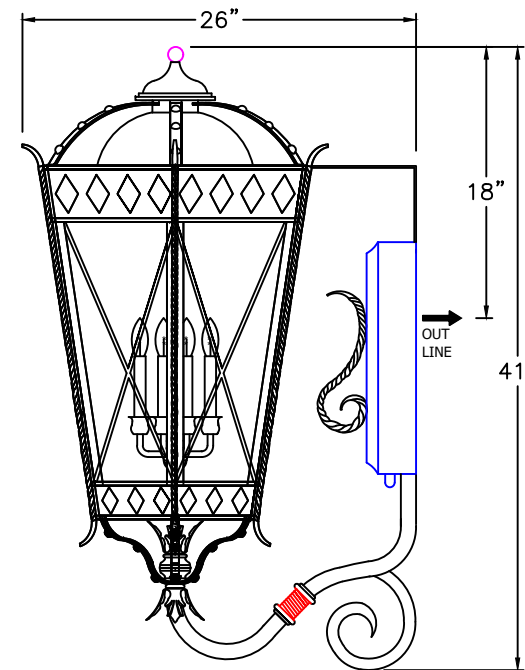

SOLARA LIGHTING

2021

PRAHA

www.solarcustomdoorsandlighting.com

1-888-8SOLARA

SMALL
D-007-011
12 1/2" W X 24 1/2" H X 14 3/4" D

MEDIUM
D-007-012
16 1/2" W X 31 1/2" H X 21" D

LARGE
D-007-013
17" W x 34 1/2" H x 22 1/2" D

XLARGE
D-007-014
23" W x 41" H x 26" D

AVAILABLE IN
GAS & ELECTRIC
WITH EXCEPTION
OF SMALL SIZE

* ACTUAL DIMENSIONS MAY VARY UP TO 1/2"

CUSTOM DRAWING CHANGES

© 2017 SOLARA ENCHAINMENT
UNAUTHORIZED USE OF THIS
PLAN IS IN VIOLATION OF THE
U.S. COPYRIGHT ACT TITLE 17
OF THE U.S. CODE.

DESIGN:	PRAHA
LINE:	WALL MOUNT
FILE:	OLS-CLA-D-007-01SET-EL-S100-V1
DATE REV :	17/12/20
DRAWN BY :	ADGS