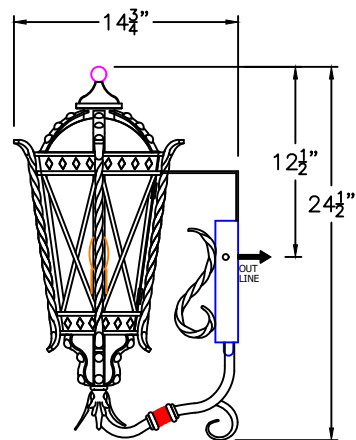

SOLARA LIGHTING

2021

PRAHA

www.solarcustomdoorsandlighting.com

1-888-8SOLARA

SMALL
D-007-011
12 1/2" W X 24 1/2" H X 14 3/4" D

MEDIUM
D-007-012
16 1/2" W X 31 1/2" H X 21" D

LARGE
D-007-013
17" W x 34 1/2" H x 22 1/2" D

XLARGE
D-007-014
23" W x 41" H x 26" D

AVAILABLE IN
GAS & ELECTRIC
WITH EXCEPTION
OF SMALL SIZE

* ACTUAL DIMENSIONS MAY VARY UP TO 1/2"

CUSTOM DRAWING CHANGES

© 2017 SOLARA ENCHAINMENT
UNAUTHORIZED USE OF THIS
PLAN IS IN VIOLATION OF THE
U.S. COPYRIGHT ACT TITLE 17
OF THE U.S. CODE.

DESIGN:	PRAHA
LINE:	WALL MOUNT
FILE:	OLS-CLA-D-007-01SET-EL-S100-V1
DATE REV :	17/12/20
DRAWN BY :	ADGS