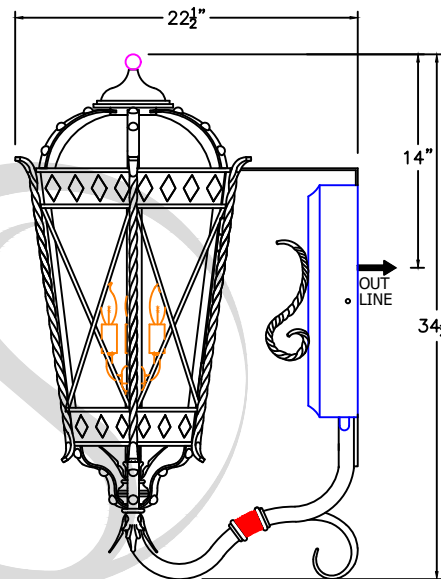

SOLARA LIGHTING

2021

PRAHA

www.solarcustomdoorsandlighting.com

1-888-8SOLARA

SMALL
D-007-011
12 1/2" W X 24 1/2" H X 14 3/4" D

MEDIUM
D-007-012
16 1/2" W X 31 1/2" H X 21" D

LARGE
D-007-013
17" W x 34 1/2" H x 22 1/2" D

XLARGE
D-007-014
23" W x 41" H x 26" D

AVAILABLE IN
GAS & ELECTRIC
WITH EXCEPTION
OF SMALL SIZE

* ACTUAL DIMENSIONS MAY VARY UP TO 1/2"

CUSTOM DRAWING CHANGES

© 2017 SOLARA ENCHAINMENT
UNAUTHORIZED USE OF THIS
PLAN IS IN VIOLATION OF THE
U.S. COPYRIGHT ACT TITLE 17
OF THE U.S. CODE.

DESIGN:	PRAHA
LINE:	WALL MOUNT
FILE:	OLS-CLA-D-007-01SET-EL-S100-V1
DATE REV :	17/12/20
DRAWN BY :	ADGS