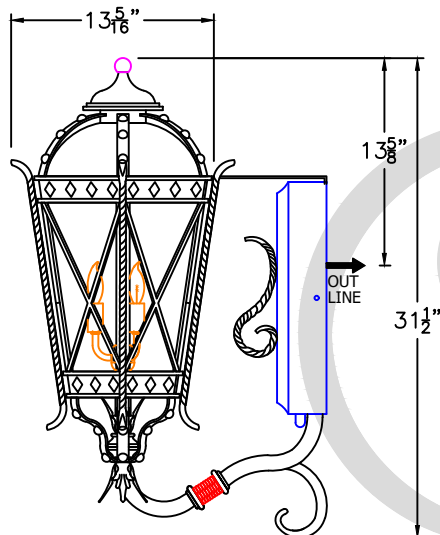

SOLARA LIGHTING

2021

PRAHA

www.solarcustomdoorsandlighting.com

1-888-8SOLARA

SMALL
D-007-011
12 1/2" W X 24 1/2" H X 14 3/4" D

MEDIUM
D-007-012
16 1/2" W X 31 1/2" H X 21" D

LARGE
D-007-013
17" W x 34 1/2" H x 22 1/2" D

XLARGE
D-007-014
23" W x 41" H x 26" D

AVAILABLE IN
GAS & ELECTRIC
WITH EXCEPTION
OF SMALL SIZE

* ACTUAL DIMENSIONS MAY VARY UP TO 1/2"

CUSTOM DRAWING CHANGES

© 2017 SOLARA ENCHAINMENT
UNAUTHORIZED USE OF THIS
PLAN IS IN VIOLATION OF THE
U.S. COPYRIGHT ACT TITLE 17
OF THE U.S. CODE.

DESIGN:	PRAHA
LINE:	WALL MOUNT
FILE:	OLS-CLA-D-007-01SET-EL-S100-V1
DATE REV :	17/12/20
DRAWN BY :	ADGS