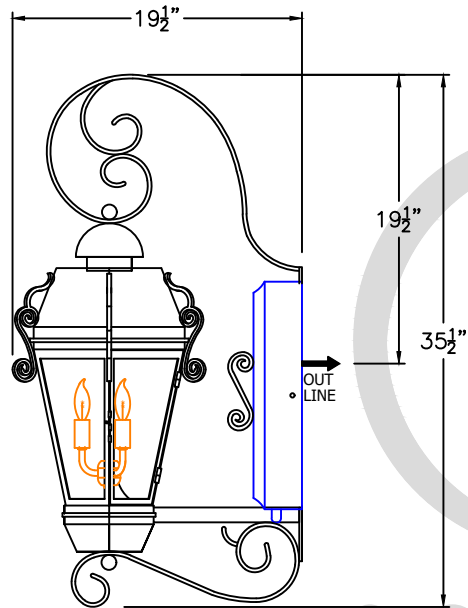

SOLARA LIGHTING

2021

VIENNA

www.solarcustomdoorsandlighting.com

1-888-8SOLARA

SMALL
D-006-011
12" W X 25 1/2" H X 14" D

MEDIUM
D-006-012
14 1/2" W X 35 1/2" H X 19 1/2" D

LARGE
D-006-013
20 1/2" W X 46" H X 24" D

XLARGE
D-006-014
21" W X 48" H X 24" D

AVAILABLE IN
GAS & ELECTRIC
WITH EXCEPTION
OF SMALL SIZE

* ACTUAL DIMENSIONS MAY VARY UP TO 1/2"

CUSTOM DRAWING CHANGES

© 2017 SOLARA ENCHAINMENT
UNAUTHORIZED USE OF THIS
PLAN IS IN VIOLATION OF THE
U.S. COPYRIGHT ACT TITLE 17
OF THE U.S. CODE.

DESIGN:	VIENNA
LINE:	WALL MOUNT
FILE:	OLS-CLA-D-006-01SET-EL-S100-V1
DATE REV :	23/12/20
DRAWN BY :	ADGS