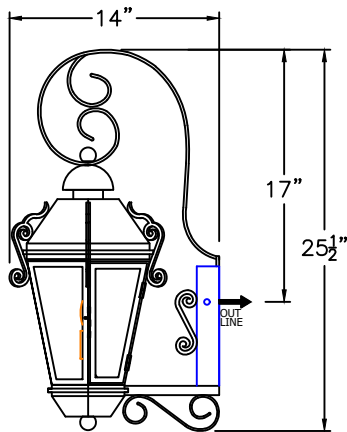

SOLARA LIGHTING

2021

VIENNA

www.solarcustomdoorsandlighting.com

1-888-8SOLARA

SMALL
D-006-011
12" W X 25 1/2" H X 14" D

MEDIUM
D-006-012
14 1/2" W X 35 1/2" H X 19 1/2" D

LARGE
D-006-013
20 1/2" W X 46" H X 24" D

XLARGE
D-006-014
21" W X 48" H X 24" D

AVAILABLE IN
GAS & ELECTRIC
WITH EXCEPTION
OF SMALL SIZE

* ACTUAL DIMENSIONS MAY VARY UP TO 1/2"

CUSTOM DRAWING CHANGES

© 2017 SOLARA ENCHAINMENT
UNAUTHORIZED USE OF THIS
PLAN IS IN VIOLATION OF THE
U.S. COPYRIGHT ACT TITLE 17
OF THE U.S. CODE.

DESIGN:	VIENNA
LINE:	WALL MOUNT
FILE:	OLS-CLA-D-006-01SET-EL-S100-V1
DATE REV :	23/12/20
DRAWN BY :	ADGS