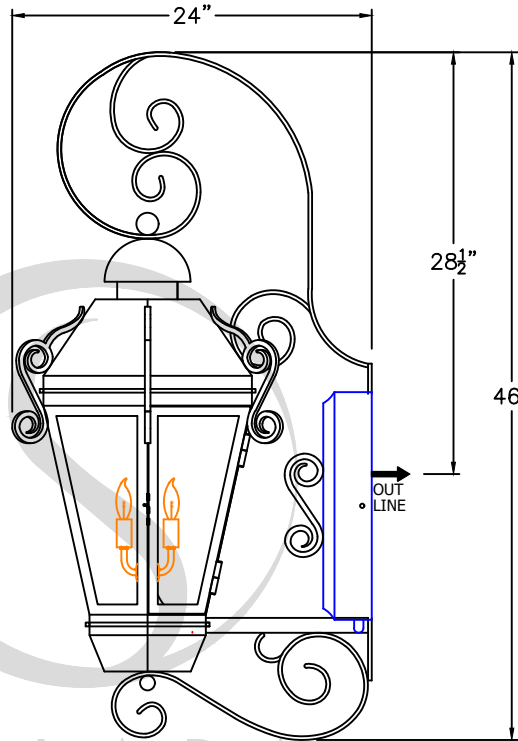

SOLARA LIGHTING

2021

VIENNA

www.solarcustomdoorsandlighting.com

1-888-8SOLARA

SMALL
D-006-011
12" W X 25 1/2" H X 14" D

MEDIUM
D-006-012
14 1/2" W X 35 1/2" H X 19 1/2" D

LARGE
D-006-013
20 1/2" W X 46" H X 24" D

XLARGE
D-006-014
21" W X 48" H X 24" D

AVAILABLE IN
GAS & ELECTRIC
WITH EXCEPTION
OF SMALL SIZE

* ACTUAL DIMENSIONS MAY VARY UP TO 1/2"

CUSTOM DRAWING CHANGES

© 2017 SOLARA ENCHAINMENT
UNAUTHORIZED USE OF THIS
PLAN IS IN VIOLATION OF THE
U.S. COPYRIGHT ACT TITLE 17
OF THE U.S. CODE.

DESIGN:	VIENNA
LINE:	WALL MOUNT
FILE:	OLS-CLA-D-006-01SET-EL-S100-V1
DATE REV :	23/12/20
DRAWN BY :	ADGS