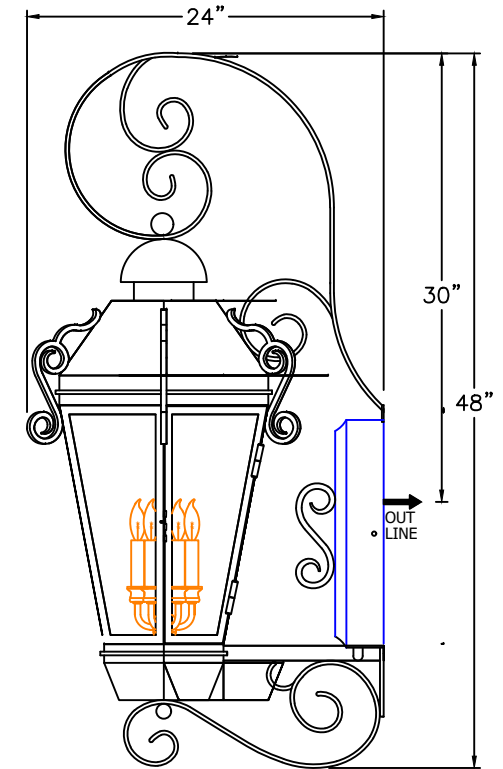

SOLARA LIGHTING

2021

VIENNA

www.solarcustomdoorsandlighting.com

1-888-8SOLARA

SMALL
D-006-011
12" W X 25 1/2" H X 14" D

MEDIUM
D-006-012
14 1/2" W X 35 1/2" H X 19 1/2" D

LARGE
D-006-013
20 1/2" W X 46" H X 24" D

XLARGE
D-006-014
21" W X 48" H X 24" D

AVAILABLE IN
GAS & ELECTRIC
WITH EXCEPTION
OF SMALL SIZE

* ACTUAL DIMENSIONS MAY VARY UP TO 1/2"

CUSTOM DRAWING CHANGES

© 2017 SOLARA ENCHAINMENT
UNAUTHORIZED USE OF THIS
PLAN IS IN VIOLATION OF THE
U.S. COPYRIGHT ACT TITLE 17
OF THE U.S. CODE.

DESIGN:	VIENNA
LINE:	WALL MOUNT
FILE:	OLS-CLA-D-006-01SET-EL-S100-V1
DATE REV :	23/12/20
DRAWN BY :	ADGS