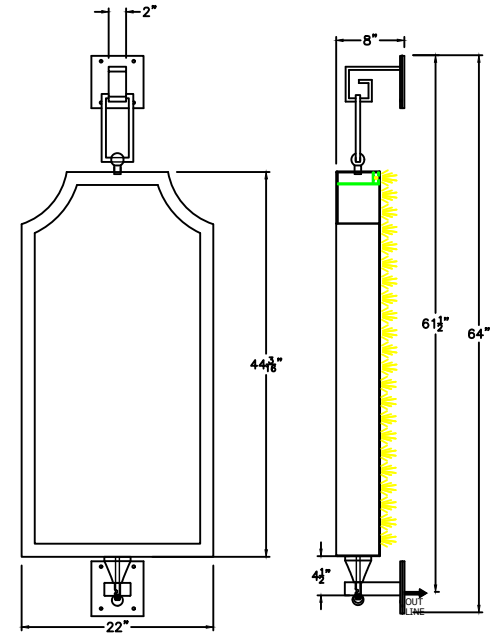

SOLARA LIGHTING

2022

ALINA

www.solarcustomdoorsandlighting.com

1-888-8SOLARA

SMALL
OLB-TRA-D-026-011
11-3/16" W x 33" H x 4" D

MEDIUM
OLB-TRA-D-026-012
17" W x 52-1/2" H x 7" D

LARGE
OLB-TRA-D-026-013
20-1/2" W x 61" H x 8" D

XLARGE
OLB-TRA-D-026-014
22" W x 64" H x 8" D

ONLY AVAILABLE
IN ELECTRIC

* ACTUAL DIMENSIONS MAY VARY UP TO 1/2"

CUSTOM DRAWING CHANGES

© 2017 SOLARA ENCHAINMENT
UNAUTHORIZED USE OF THIS
PLAN IS IN VIOLATION OF THE
U.S. COPYRIGHT ACT TITLE 17
OF THE U.S. CODE.

DESIGN:	ALINA
LINE:	WALL MOUNT
FILE:	OLB-TRA-D-026-01SET-EL-S100-V1
DATE REV :	20/10/20
DRAWN BY :	ADGS