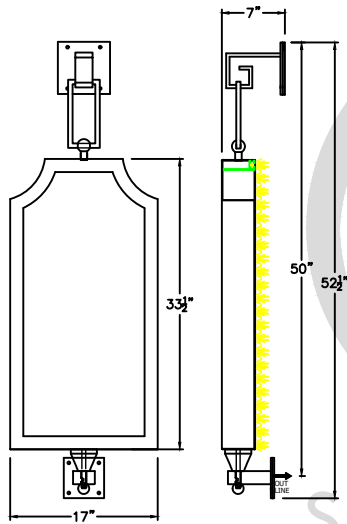

SOLARA LIGHTING

2022

ALINA

www.solarcustomdoorsandlighting.com

1-888-8SOLARA

SMALL
OLB-TRA-D-026-011
11-3/16" W x 33" H x 4" D

MEDIUM
OLB-TRA-D-026-012
17" W x 52-1/2" H x 7" D

LARGE
OLB-TRA-D-026-013
20-1/2" W x 61" H x 8" D

XLARGE
OLB-TRA-D-026-014
22" W x 64" H x 8" D

ONLY AVAILABLE
IN ELECTRIC

* ACTUAL DIMENSIONS MAY VARY UP TO 1/2"

CUSTOM DRAWING CHANGES

© 2017 SOLARA ENCHAINMENT
UNAUTHORIZED USE OF THIS
PLAN IS IN VIOLATION OF THE
U.S. COPYRIGHT ACT TITLE 17
OF THE U.S. CODE.

DESIGN:	ALINA
LINE:	WALL MOUNT
FILE:	OLB-TRA-D-026-01SET-EL-S100-V1
DATE REV :	20/10/20
DRAWN BY :	ADGS