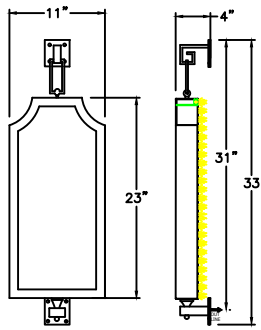

SOLARA LIGHTING

2022

ALINA

www.solarcustomdoorsandlighting.com

1-888-8SOLARA

SMALL
OLB-TRA-D-026-011
11-3/16" W x 33" H x 4" D

MEDIUM
OLB-TRA-D-026-012
17" W x 52-1/2" H x 7" D

LARGE
OLB-TRA-D-026-013
20-1/2" W x 61" H x 8" D

XLARGE
OLB-TRA-D-026-014
22" W x 64" H x 8" D

ONLY AVAILABLE
IN ELECTRIC

* ACTUAL DIMENSIONS MAY VARY UP TO 1/2"

CUSTOM DRAWING CHANGES

© 2017 SOLARA ENCHAINMENT
UNAUTHORIZED USE OF THIS
PLAN IS IN VIOLATION OF THE
U.S. COPYRIGHT ACT TITLE 17
OF THE U.S. CODE.

DESIGN:	ALINA
LINE:	WALL MOUNT
FILE:	OLB-TRA-D-026-01SET-EL-S100-V1
DATE REV :	20/10/20
DRAWN BY :	ADGS