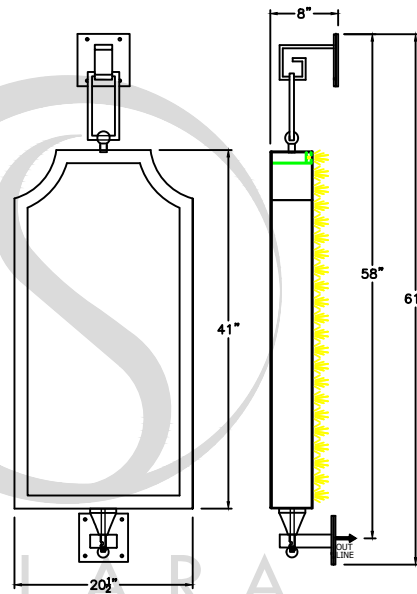

SOLARA LIGHTING

2022

ALINA

www.solarcustomdoorsandlighting.com

1-888-8SOLARA

SMALL
OLB-TRA-D-026-011
11-3/16" W x 33" H x 4" D

MEDIUM
OLB-TRA-D-026-012
17" W x 52-1/2" H x 7" D

LARGE
OLB-TRA-D-026-013
20-1/2" W x 61" H x 8" D

XLARGE
OLB-TRA-D-026-014
22" W x 64" H x 8" D

ONLY AVAILABLE
IN ELECTRIC

* ACTUAL DIMENSIONS MAY VARY UP TO 1/2"

CUSTOM DRAWING CHANGES

© 2017 SOLARA ENCHAINMENT
UNAUTHORIZED USE OF THIS
PLAN IS IN VIOLATION OF THE
U.S. COPYRIGHT ACT TITLE 17
OF THE U.S. CODE.

DESIGN:	ALINA
LINE:	WALL MOUNT
FILE:	OLB-TRA-D-026-01SET-EL-S100-V1
DATE REV :	20/10/20
DRAWN BY :	ADGS