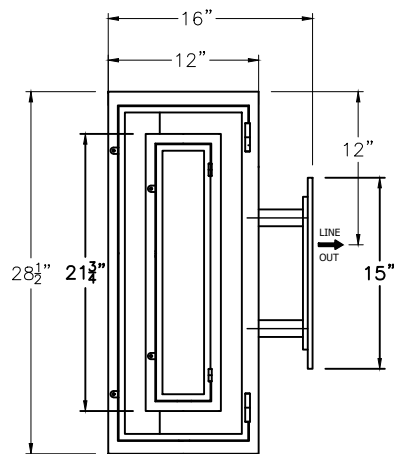

# SOLARA LIGHTING

2021

MILAN

[www.solarcustomdoorsandlighting.com](http://www.solarcustomdoorsandlighting.com)

1-888-8SOLARA

---

SMALL  
E-011-011  
12" W X 28 1/2" H X 16" D

MEDIUM  
E-011-012  
12" W X 33 1/2" H X 16" D

LARGE  
E-011-013  
14" W X 38 1/2" H X 18" D

X-LARGE  
E-011-014  
16" W X 43 1/2" H X 19 1/2" D

SOLARA  
CUSTOM DOORS & LIGHTING

ONLY AVAILABLE  
IN ELECTRIC

\* ACTUAL DIMENSIONS MAY VARY UP TO 1/2"

SIZE	CODE
SET	E-011-01SET

CUSTOM DRAWING CHANGES

© 2021 SOLARA ENCHAINMENT  
UNAUTHORIZED USE OF THIS  
PLAN IS IN VIOLATION OF THE  
U.S. COPYRIGHT ACT TITLE 17  
OF THE U.S. CODE.

DESIGN:	MILAN
LINE:	WALL MOUNT
FILE:	MOD-E-011-01SET-EL-S100-V1
DATE REV :	21/12/2021
DRAWN BY :	IAVS