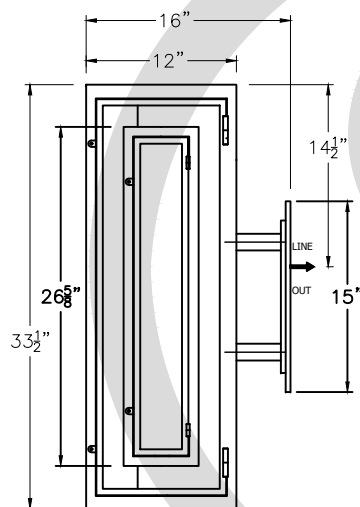

# SOLARA LIGHTING

2021

MILAN

[www.solarcustomdoorsandlighting.com](http://www.solarcustomdoorsandlighting.com)

1-888-8SOLARA

---

SMALL  
E-011-011  
12" W X 28 1/2" H X 16" D

MEDIUM  
E-011-012  
12" W X 33 1/2" H X 16" D

LARGE  
E-011-013  
14" W X 38 1/2" H X 18" D

X-LARGE  
E-011-014  
16" W X 43 1/2" H X 19 1/2" D

SOLARA  
CUSTOM DOORS & LIGHTING

ONLY AVAILABLE  
IN ELECTRIC

\* ACTUAL DIMENSIONS MAY VARY UP TO 1/2"

SIZE	CODE
SET	E-011-01SET

CUSTOM DRAWING CHANGES

© 2021 SOLARA ENCHAINMENT  
UNAUTHORIZED USE OF THIS  
PLAN IS IN VIOLATION OF THE  
U.S. COPYRIGHT ACT TITLE 17  
OF THE U.S. CODE.

DESIGN:	MILAN
LINE:	WALL MOUNT
FILE:	MOD-E-011-01SET-EL-S100-V1
DATE REV :	21/12/2021
DRAWN BY :	IAVS