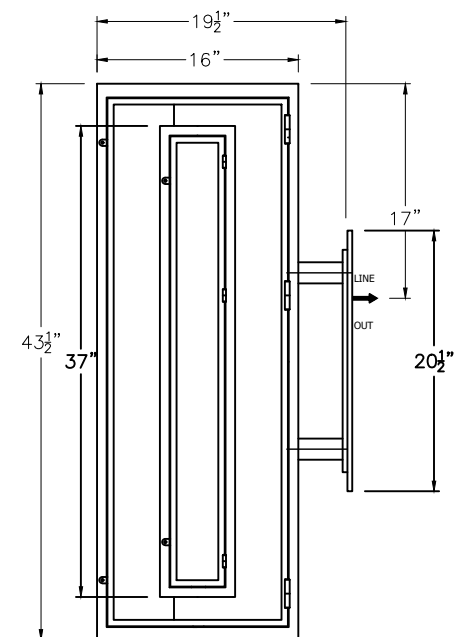

# SOLARA LIGHTING

2021

MILAN

[www.solarcustomdoorsandlighting.com](http://www.solarcustomdoorsandlighting.com)

1-888-8SOLARA

---

SMALL  
E-011-011  
12" W X 28 1/2" H X 16" D

MEDIUM  
E-011-012  
12" W X 33 1/2" H X 16" D

LARGE  
E-011-013  
14" W X 38 1/2" H X 18" D

X-LARGE  
E-011-014  
16" W X 43 1/2" H X 19 1/2" D

SOLARA  
CUSTOM DOORS & LIGHTING

ONLY AVAILABLE  
IN ELECTRIC

\* ACTUAL DIMENSIONS MAY VARY UP TO 1/2"

SIZE	CODE
SET	E-011-01SET

CUSTOM DRAWING CHANGES

© 2021 SOLARA ENCHAINMENT  
UNAUTHORIZED USE OF THIS  
PLAN IS IN VIOLATION OF THE  
U.S. COPYRIGHT ACT TITLE 17  
OF THE U.S. CODE.

DESIGN:	MILAN
LINE:	WALL MOUNT
FILE:	MOD-E-011-01SET-EL-S100-V1
DATE REV :	21/12/2021
DRAWN BY :	IAVS