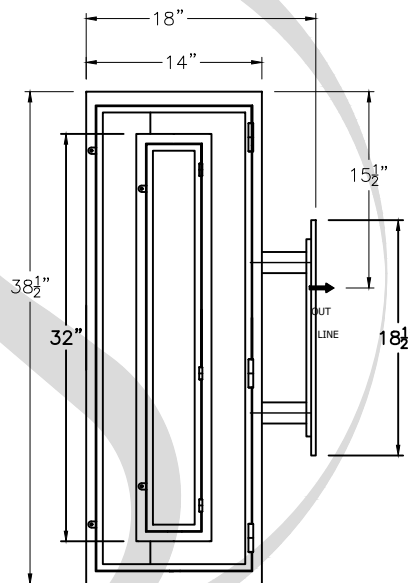

# SOLARA LIGHTING

2021

MILAN

[www.solarcustomdoorsandlighting.com](http://www.solarcustomdoorsandlighting.com)

1-888-8SOLARA

---

SMALL  
E-011-011  
12" W X 28 1/2" H X 16" D

MEDIUM  
E-011-012  
12" W X 33 1/2" H X 16" D

LARGE  
E-011-013  
14" W X 38 1/2" H X 18" D

X-LARGE  
E-011-014  
16" W X 43 1/2" H X 19 1/2" D

SOLARA  
CUSTOM DOORS & LIGHTING

ONLY AVAILABLE  
IN ELECTRIC

\* ACTUAL DIMENSIONS MAY VARY UP TO 1/2"

SIZE	CODE
SET	E-011-01SET

CUSTOM DRAWING CHANGES

© 2021 SOLARA ENCHAINMENT  
UNAUTHORIZED USE OF THIS  
PLAN IS IN VIOLATION OF THE  
U.S. COPYRIGHT ACT TITLE 17  
OF THE U.S. CODE.

DESIGN:	MILAN
LINE:	WALL MOUNT
FILE:	MOD-E-011-01SET-EL-S100-V1
DATE REV :	21/12/2021
DRAWN BY :	IAVS