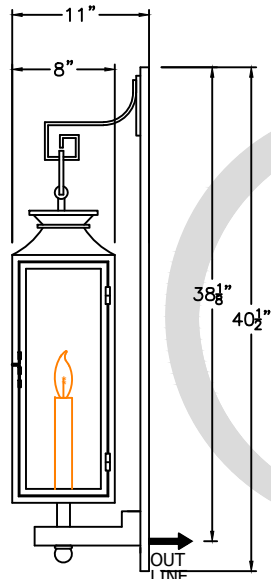

SOLARA LIGHTING

2021

NIKOS

www.solarcustomdoorsandlighting.com

1-888-8SOLARA

SMALL
C-023-011
9" W x 29-1/2" H x 8" D

MEDIUM
C-023-012
12-3/8" W x 40-1/2" H x 11" D

LARGE
C-023-013
15" W x 48-1/2" H x 13" D

XLARGE
C-023-014
16-5/8" W x 54-1/2" H x 15" D

ONLY AVAILABLE
IN ELECTRIC

* ACTUAL DIMENSIONS MAY VARY UP TO 1/2"

CUSTOM DRAWING CHANGES

© 2017 SOLARA ENCHAINMENT
UNAUTHORIZED USE OF THIS
PLAN IS IN VIOLATION OF THE
U.S. COPYRIGHT ACT TITLE 17
OF THE U.S. CODE.

DESIGN:	NIKOS
LINE:	WALL MOUNT
FILE:	OLS-TRA-C-023-01SET-EL-S100-V1
DATE REV :	15/12/20
DRAWN BY :	ADGS