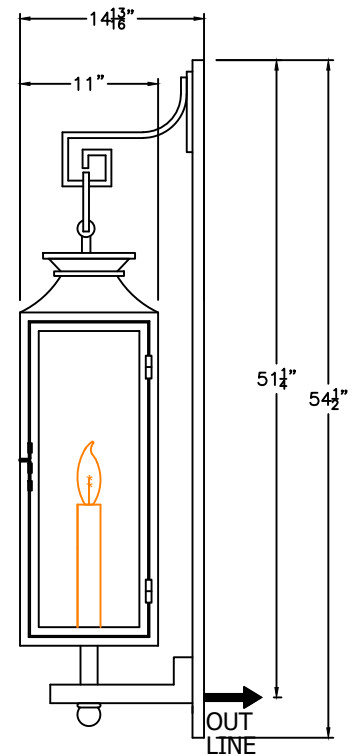

SOLARA LIGHTING

2021

NIKOS

www.solarcustomdoorsandlighting.com

1-888-8SOLARA

SMALL
C-023-011
9" W x 29-1/2" H x 8" D

MEDIUM
C-023-012
12-3/8" W x 40-1/2" H x 11" D

LARGE
C-023-013
15" W x 48-1/2" H x 13" D

XLARGE
C-023-014
16-5/8" W x 54-1/2" H x 15" D

ONLY AVAILABLE
IN ELECTRIC

* ACTUAL DIMENSIONS MAY VARY UP TO 1/2"

CUSTOM DRAWING CHANGES

© 2017 SOLARA ENCHAINMENT
UNAUTHORIZED USE OF THIS
PLAN IS IN VIOLATION OF THE
U.S. COPYRIGHT ACT TITLE 17
OF THE U.S. CODE.

DESIGN:	NIKOS
LINE:	WALL MOUNT
FILE:	OLS-TRA-C-023-01SET-EL-S100-V1
DATE REV :	15/12/20
DRAWN BY :	ADGS