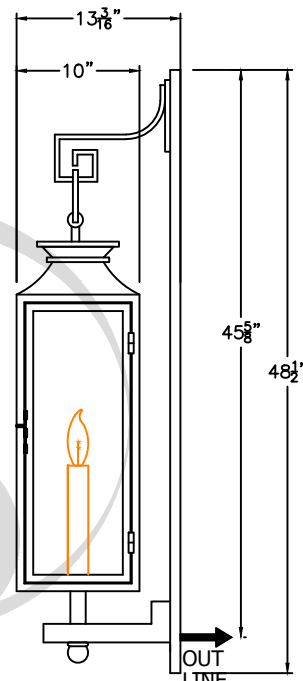

SOLARA LIGHTING

2021

NIKOS

www.solarcustomdoorsandlighting.com

1-888-8SOLARA

SMALL
C-023-011
9" W x 29-1/2" H x 8" D

MEDIUM
C-023-012
12-3/8" W x 40-1/2" H x 11" D

LARGE
C-023-013
15" W x 48-1/2" H x 13" D

XLARGE
C-023-014
16-5/8" W x 54-1/2" H x 15" D

ONLY AVAILABLE
IN ELECTRIC

* ACTUAL DIMENSIONS MAY VARY UP TO 1/2"

CUSTOM DRAWING CHANGES

© 2017 SOLARA ENCHAINMENT
UNAUTHORIZED USE OF THIS
PLAN IS IN VIOLATION OF THE
U.S. COPYRIGHT ACT TITLE 17
OF THE U.S. CODE.

DESIGN:	NIKOS
LINE:	WALL MOUNT
FILE:	OLS-TRA-C-023-01SET-EL-S100-V1
DATE REV :	15/12/20
DRAWN BY :	ADGS