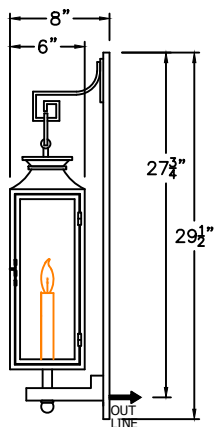

SOLARA LIGHTING

2021

NIKOS

www.solarcustomdoorsandlighting.com

1-888-8SOLARA

SMALL
C-023-011
9" W x 29-1/2" H x 8" D

MEDIUM
C-023-012
12-3/8" W x 40-1/2" H x 11" D

LARGE
C-023-013
15" W x 48-1/2" H x 13" D

XLARGE
C-023-014
16-5/8" W x 54-1/2" H x 15" D

ONLY AVAILABLE
IN ELECTRIC

* ACTUAL DIMENSIONS MAY VARY UP TO 1/2"

CUSTOM DRAWING CHANGES

© 2017 SOLARA ENCHAINMENT
UNAUTHORIZED USE OF THIS
PLAN IS IN VIOLATION OF THE
U.S. COPYRIGHT ACT TITLE 17
OF THE U.S. CODE.

DESIGN:	NIKOS
LINE:	WALL MOUNT
FILE:	OLS-TRA-C-023-01SET-EL-S100-V1
DATE REV :	15/12/20
DRAWN BY :	ADGS